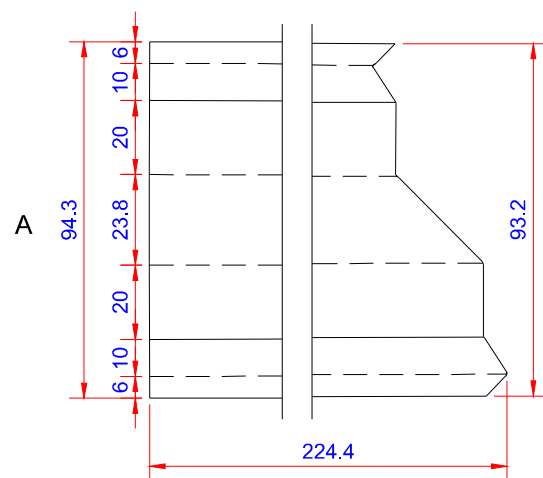

Product:

Stern kapsel 22mm vinkel 270 - SORT

Data:	
Scale:	1:1
Material	EN AW-1060-H24
Material thickness	0.6 mm.
Material length	225 mm.
Pcs/pallet	
Pcs/box	

NOTE:
Black paint, RAL9005

This side is black paint+film.