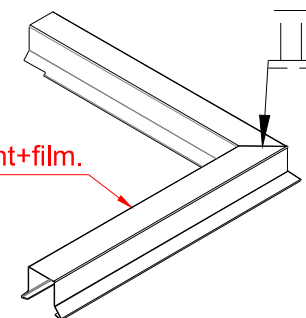

Product:

Stern kapsel 22mm vinkel 270 - SORT

Data:	
Scale:	1:1
Material	EN AW-1060-H24
Material thickness	0.6 mm.
Material length	225 mm.
Pcs/pallet	
Pcs/box	

NOTE:
Black paint, RAL9005

This side is black paint+film.