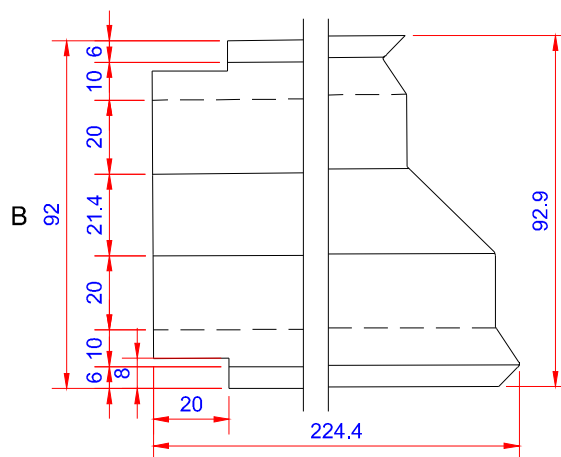

Product:

Stern kapsel 22mm vinkel 270 - SORT

Data:	
Scale:	1:1
Material	EN AW-1060-H24
Material thickness	0.6 mm.
Material length	225 mm.
Pcs/pallet	
Pcs/box	

NOTE:
Black paint, RAL9005

This side is black paint+film.