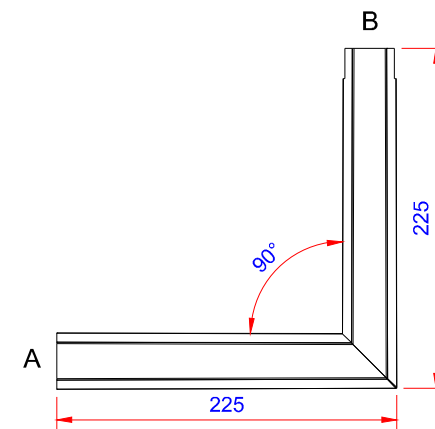

Product:

Stern kapsel 22mm vinkel 270 - SORT

Data:	
Scale:	1:1
Material	EN AW-1060-H24
Material thickness	0.6 mm.
Material length	225 mm.
Pcs/pallet	
Pcs/box	

NOTE:
Black paint, RAL9005

This side is black paint+film.