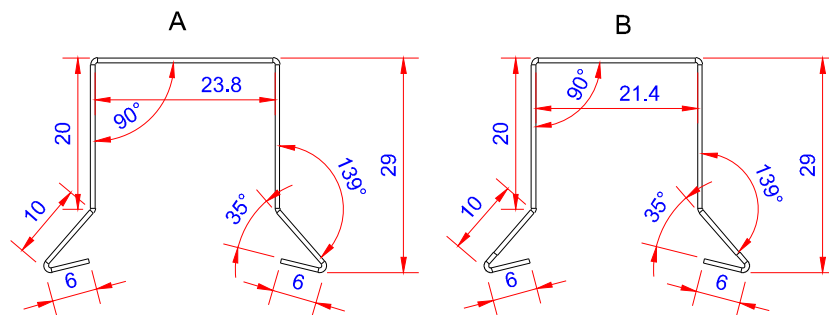

Product:

Stern kapsel 22mm vinkel 270 - SORT

Data:	
Scale:	1:1
Material	EN AW-1060-H24
Material thickness	0.6 mm.
Material length	225 mm.
Pcs/pallet	
Pcs/box	

NOTE:
Black paint, RAL9005

This side is black paint+film.