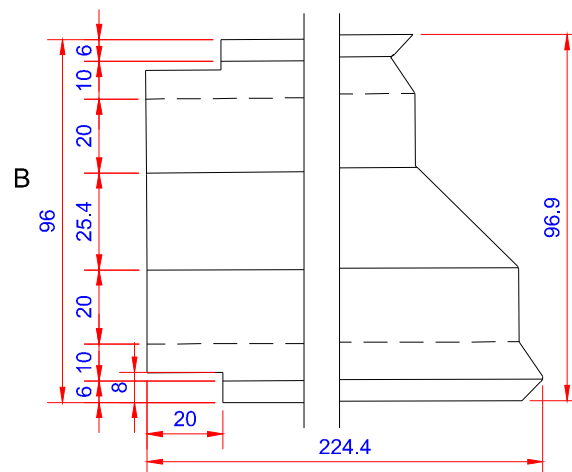

Product:

Stern kapsel 26mm vinkel 270 - SORT

Data:	
Scale:	1:1
Material	EN AW-1060-H24
Material thickness	0.6 mm.
Material length	225 mm.
Pcs/pallet	
Pcs/box	

NOTE:
Black paint, RAL9005

This side is black paint+film.