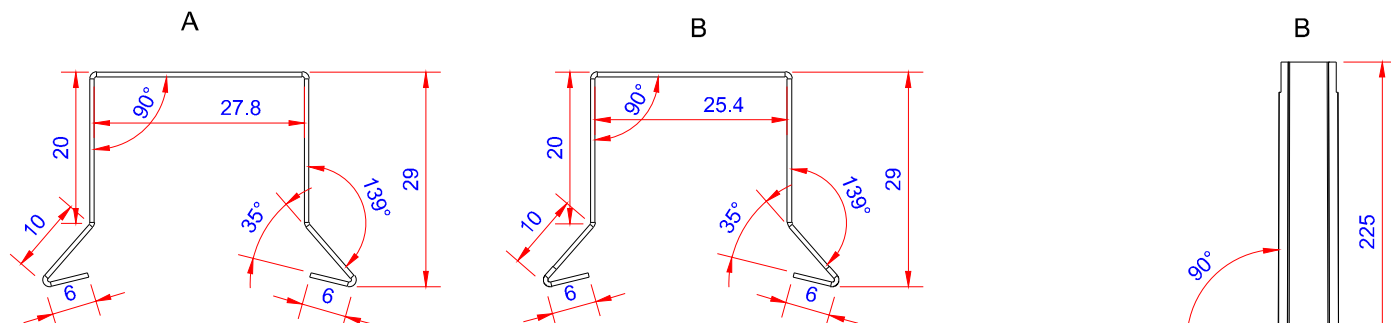

Product:

Stern kapsel 26mm vinkel 270 - SORT

Data:	
Scale:	1:1
Material	EN AW-1060-H24
Material thickness	0.6 mm.
Material length	225 mm.
Pcs/pallet	
Pcs/box	

NOTE:
Black paint, RAL9005

This side is black paint+film.