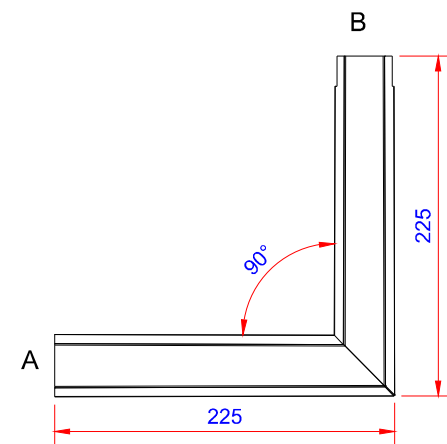

Product:

Stern kapsel 26mm vinkel 270 - SORT

Data:	
Scale:	1:1
Material	EN AW-1060-H24
Material thickness	0.6 mm.
Material length	225 mm.
Pcs/pallet	
Pcs/box	

NOTE:
Black paint, RAL9005

This side is black paint+film.