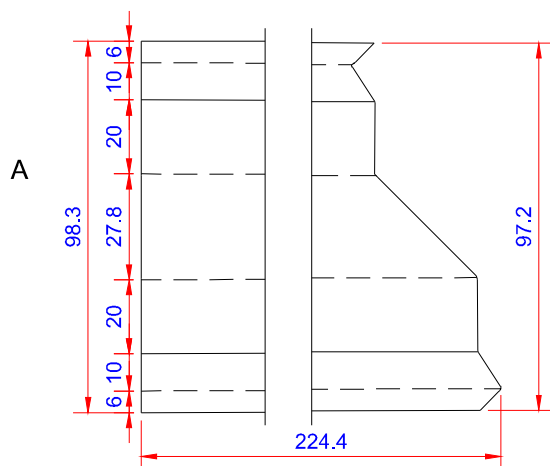

Product:

Stern kapsel 26mm vinkel 270 - SORT

Data:	
Scale:	1:1
Material	EN AW-1060-H24
Material thickness	0.6 mm.
Material length	225 mm.
Pcs/pallet	
Pcs/box	

NOTE:
Black paint, RAL9005

This side is black paint+film.