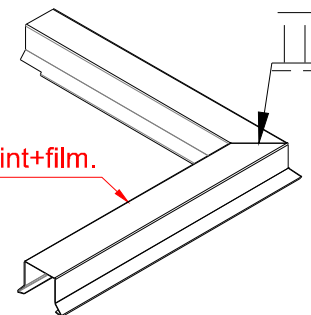

Product:

Stern kapsel 26mm vinkel 270 - SORT

Data:	
Scale:	1:1
Material	EN AW-1060-H24
Material thickness	0.6 mm.
Material length	225 mm.
Pcs/pallet	
Pcs/box	

NOTE:
Black paint, RAL9005

This side is black paint+film.