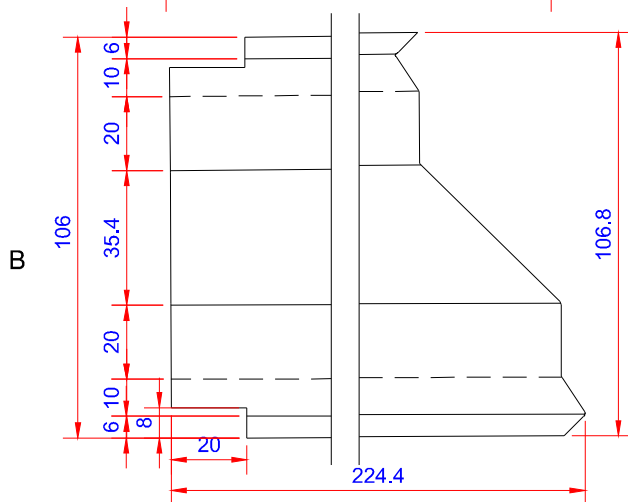

Product: Stern kapsel 36mm vinkel 270 - SORT

Data:	
Scale:	1:1
Material	EN AW-1060-H24
Material thickness	0.6 mm.
Material length	225 mm.
Pcs/pallet	
Pcs/box	

NOTE:
 Black paint, RAL9005

This side is black paint+film.