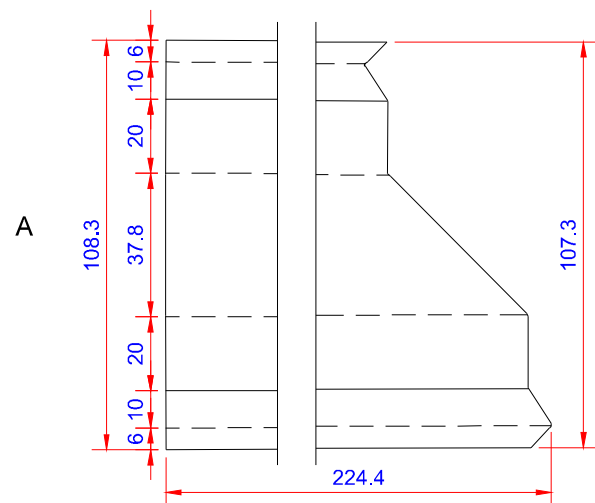

Product: Stern kapsel 36mm vinkel 270 - SORT

Data:	
Scale:	1:1
Material	EN AW-1060-H24
Material thickness	0.6 mm.
Material length	225 mm.
Pcs/pallet	
Pcs/box	

NOTE:
 Black paint, RAL9005

This side is black paint+film.