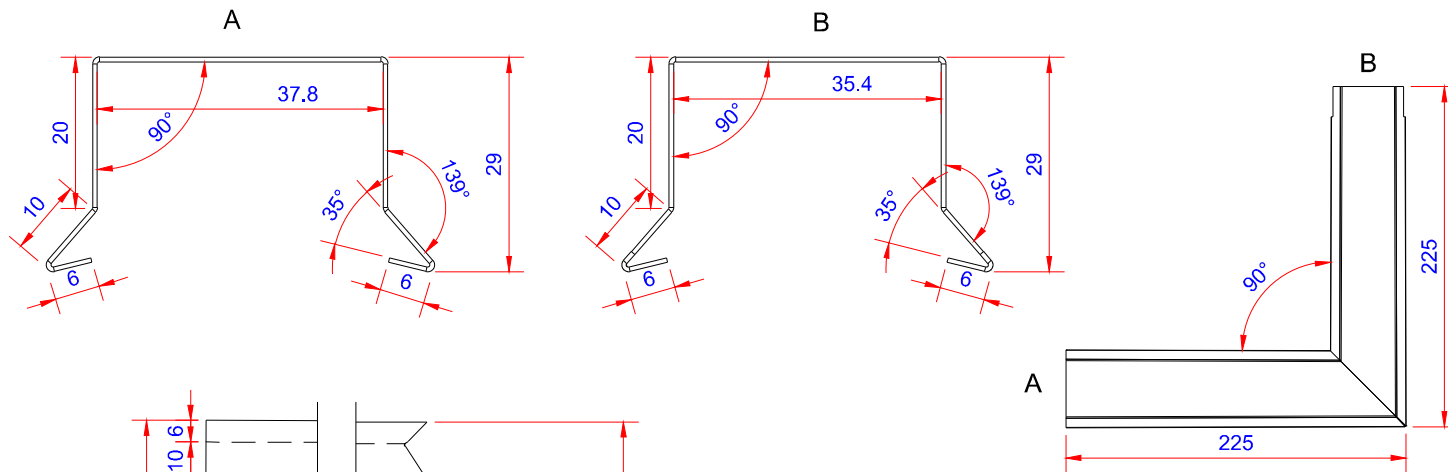

Product: Stern kapsel 36mm vinkel 270 - SORT

Data:	
Scale:	1:1
Material	EN AW-1060-H24
Material thickness	0.6 mm.
Material length	225 mm.
Pcs/pallet	
Pcs/box	

NOTE:
 Black paint, RAL9005

This side is black paint+film.