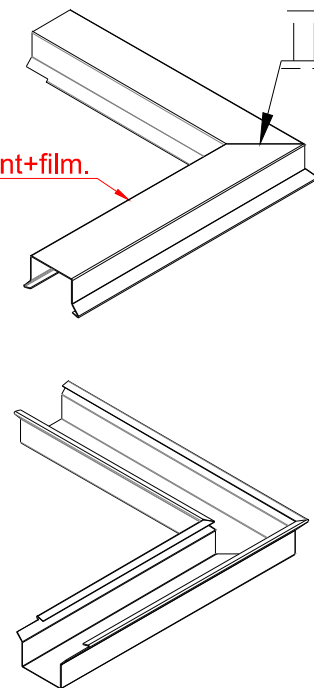

Product: Stern kapsel 36mm vinkel 270 - SORT

Data:	
Scale:	1:1
Material	EN AW-1060-H24
Material thickness	0.6 mm.
Material length	225 mm.
Pcs/pallet	
Pcs/box	

NOTE:
 Black paint, RAL9005

This side is black paint+film.