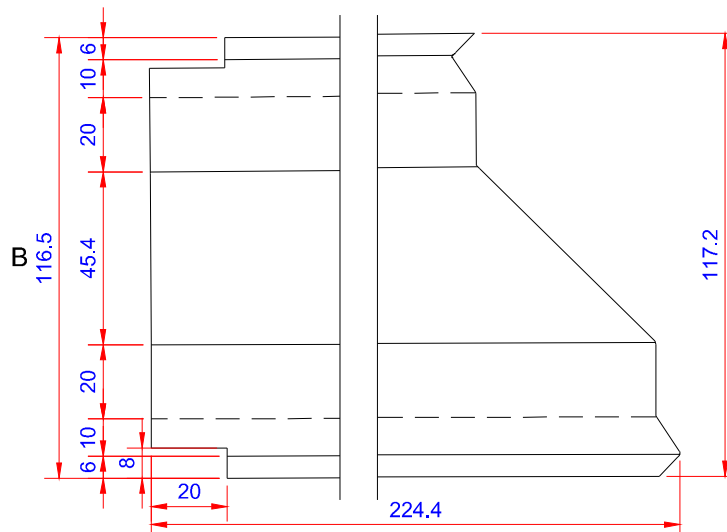

Product:

Stern kapsel 46mm vinkel 270 - SORT

Data:	
Scale:	1:1
Material	EN AW-1060-H24
Material thickness	0.6 mm.
Material length	225 mm.
Pcs/pallet	
Pcs/box	

NOTE:  
Black paint, RAL9005

This side is black paint+film.