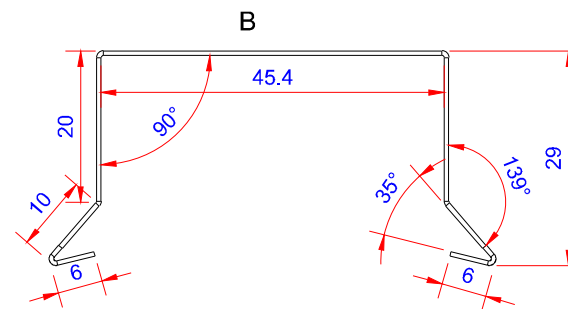

Product:

Stern kapsel 46mm vinkel 270 - SORT

Data:	
Scale:	1:1
Material	EN AW-1060-H24
Material thickness	0.6 mm.
Material length	225 mm.
Pcs/pallet	
Pcs/box	

NOTE:  
Black paint, RAL9005

This side is black paint+film.