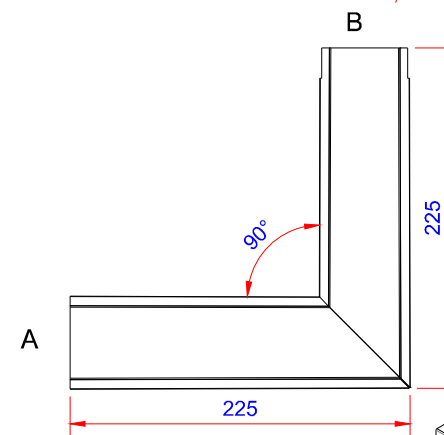

Product:

Stern kapsel 46mm vinkel 270 - SORT

Data:	
Scale:	1:1
Material	EN AW-1060-H24
Material thickness	0.6 mm.
Material length	225 mm.
Pcs/pallet	
Pcs/box	

NOTE:  
Black paint, RAL9005

This side is black paint+film.