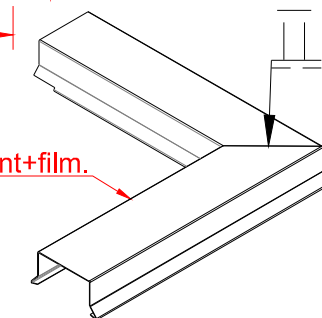

Product:

Stern kapsel 46mm vinkel 270 - SORT

Data:	
Scale:	1:1
Material	EN AW-1060-H24
Material thickness	0.6 mm.
Material length	225 mm.
Pcs/pallet	
Pcs/box	

NOTE:  
Black paint, RAL9005

This side is black paint+film.