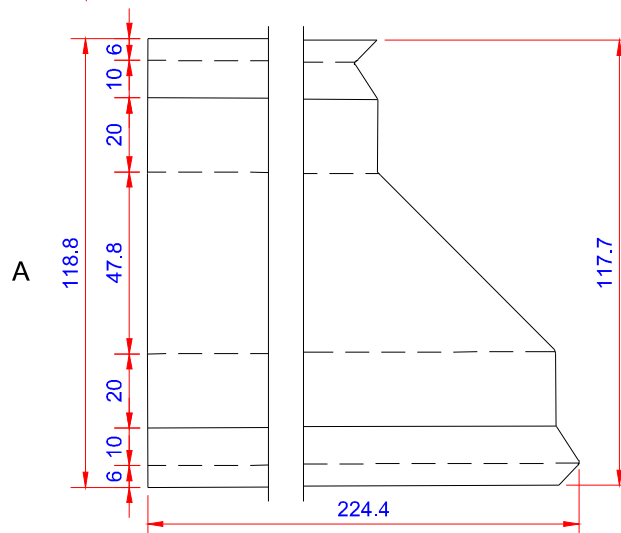

Product:

Stern kapsel 46mm vinkel 270 - SORT

Data:	
Scale:	1:1
Material	EN AW-1060-H24
Material thickness	0.6 mm.
Material length	225 mm.
Pcs/pallet	
Pcs/box	

NOTE:  
Black paint, RAL9005

This side is black paint+film.