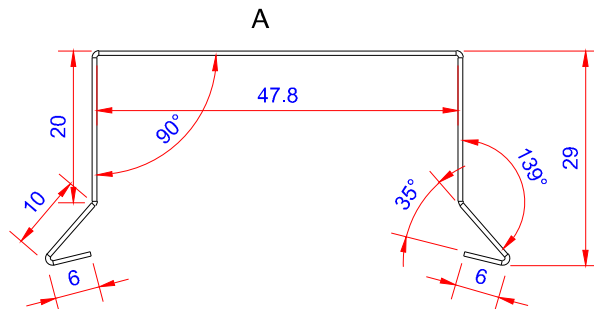

Product:

Stern kapsel 46mm vinkel 270 - SORT

Data:	
Scale:	1:1
Material	EN AW-1060-H24
Material thickness	0.6 mm.
Material length	225 mm.
Pcs/pallet	
Pcs/box	

NOTE:  
Black paint, RAL9005

This side is black paint+film.