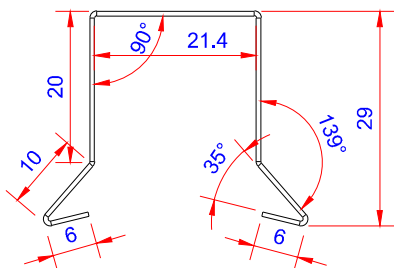

Product:

Stern kapsel 22mm muffe lille - SORT

Data:	
Scale:	1:1
Material	EN AW-1060-H24
Material thickness	0.6 mm.
Material length	225 mm.
Pcs/pallet	
Pcs/box	

NOTE:
Black paint, RAL9005

Date	17.03.2023
NO	TPB04302-GTB