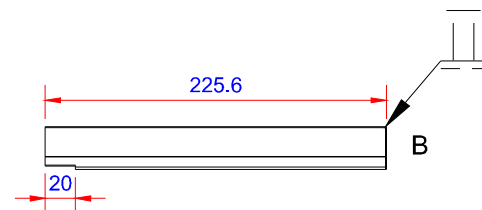

Product:

Stern kapsel 22mm muffe lille - SORT

Data:	
Scale:	1:1
Material	EN AW-1060-H24
Material thickness	0.6 mm.
Material length	225 mm.
Pcs/pallet	
Pcs/box	

NOTE:
Black paint, RAL9005

Date	17.03.2023
NO	TPB04302-GTB