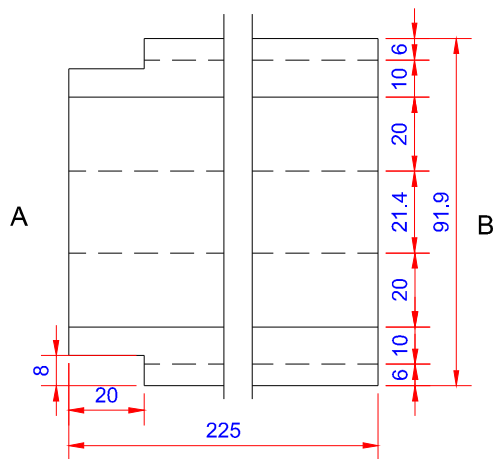

Product:

Stern kapsel 22mm muffe lille - SORT

Data:	
Scale:	1:1
Material	EN AW-1060-H24
Material thickness	0.6 mm.
Material length	225 mm.
Pcs/pallet	
Pcs/box	

NOTE:
Black paint, RAL9005

Date	17.03.2023
NO	TPB04302-GTB