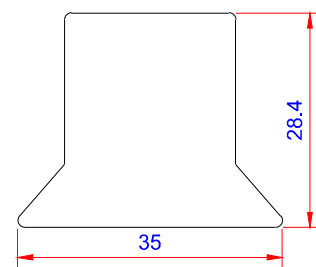

Product:

Stern kapsel 22mm muffe lille - SORT

Data:	
Scale:	1:1
Material	EN AW-1060-H24
Material thickness	0.6 mm.
Material length	225 mm.
Pcs/pallet	
Pcs/box	

NOTE:
Black paint, RAL9005

Date	17.03.2023
NO	TPB04302-GTB