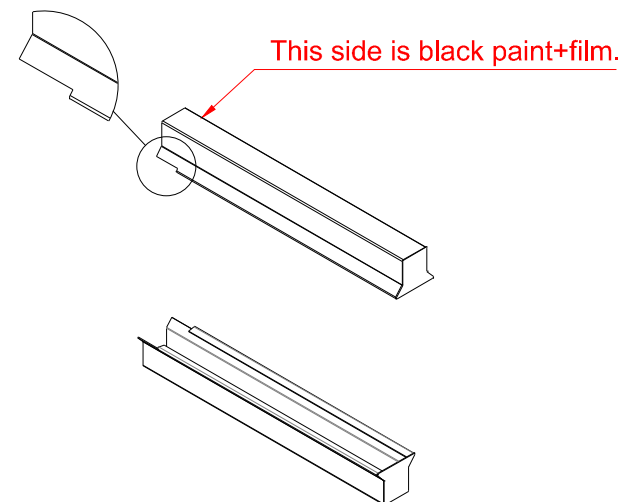

Product:

Stern kapsel 22mm muffe lille - SORT

Data:	
Scale:	1:1
Material	EN AW-1060-H24
Material thickness	0.6 mm.
Material length	225 mm.
Pcs/pallet	
Pcs/box	

NOTE:
Black paint, RAL9005

Date	17.03.2023
NO	TPB04302-GTB