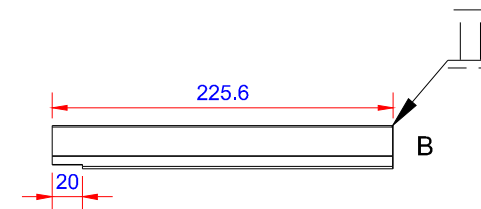

Product:

Stern kapsel 26mm muffe lille - SORT

Data:	
Scale:	1:1
Material	EN AW-1060-H24
Material thickness	0.6 mm.
Material length	225 mm.
Pcs/pallet	
Pcs/box	

NOTE:  
Black paint, RAL9005

This side is black paint+film.