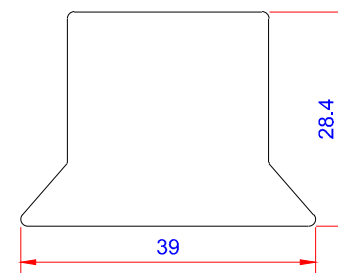

Product:

Stern kapsel 26mm muffe lille - SORT

Data:	
Scale:	1:1
Material	EN AW-1060-H24
Material thickness	0.6 mm.
Material length	225 mm.
Pcs/pallet	
Pcs/box	

NOTE:  
Black paint, RAL9005

This side is black paint+film.