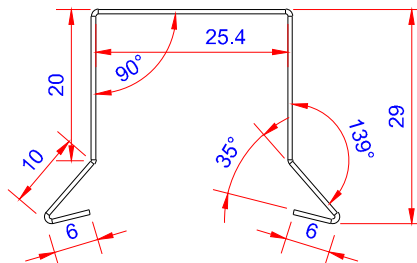

Product:

Stern kapsel 26mm muffe lille - SORT

Data:	
Scale:	1:1
Material	EN AW-1060-H24
Material thickness	0.6 mm.
Material length	225 mm.
Pcs/pallet	
Pcs/box	

NOTE:  
Black paint, RAL9005

This side is black paint+film.