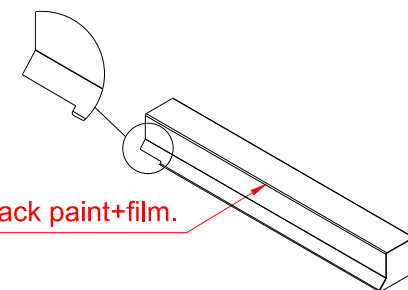

Product:

Stern kapsel 26mm muffe lille - SORT

Data:	
Scale:	1:1
Material	EN AW-1060-H24
Material thickness	0.6 mm.
Material length	225 mm.
Pcs/pallet	
Pcs/box	

NOTE:  
Black paint, RAL9005

This side is black paint+film.