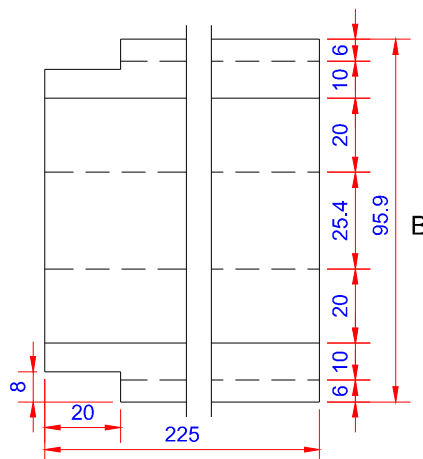

Product:

Stern kapsel 26mm muffe lille - SORT

Data:	
Scale:	1:1
Material	EN AW-1060-H24
Material thickness	0.6 mm.
Material length	225 mm.
Pcs/pallet	
Pcs/box	

NOTE:  
Black paint, RAL9005

This side is black paint+film.