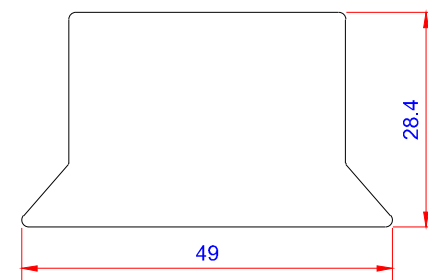

Product:

Stern kapsel 36mm muffe lille - SORT

Data:	
Scale:	1:1
Material	EN AW-1060-H24
Material thickness	0.6 mm.
Material length	225 mm.
Pcs/pallet	
Pcs/box	

NOTE:
Black paint, RAL9005

Date	17.03.2023
NO	TPB04304-GTB