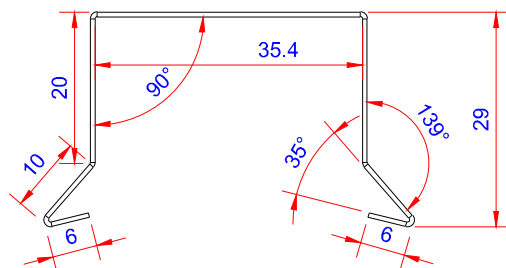

Product:

Stern kapsel 36mm muffe lille - SORT

Data:	
Scale:	1:1
Material	EN AW-1060-H24
Material thickness	0.6 mm.
Material length	225 mm.
Pcs/pallet	
Pcs/box	

NOTE:
Black paint, RAL9005

Date	17.03.2023
NO	TPB04304-GTB