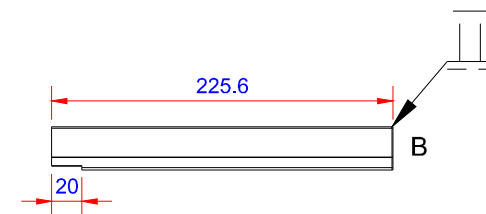

Product:

Stern kapsel 36mm muffe lille - SORT

Data:	
Scale:	1:1
Material	EN AW-1060-H24
Material thickness	0.6 mm.
Material length	225 mm.
Pcs/pallet	
Pcs/box	

NOTE:
Black paint, RAL9005

Date	17.03.2023
NO	TPB04304-GTB