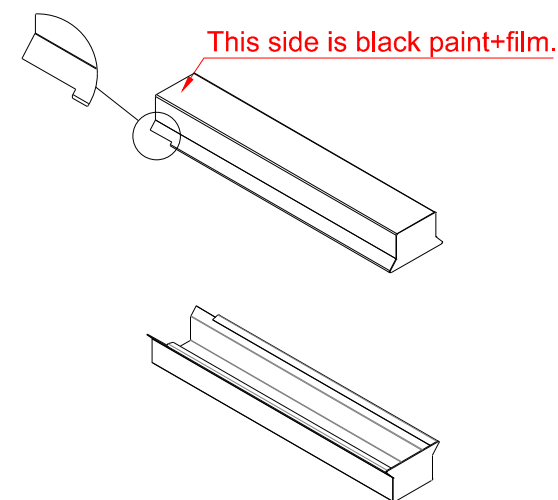

Product:

Stern kapsel 36mm muffe lille - SORT

Data:	
Scale:	1:1
Material	EN AW-1060-H24
Material thickness	0.6 mm.
Material length	225 mm.
Pcs/pallet	
Pcs/box	

NOTE:
Black paint, RAL9005

Date	17.03.2023
NO	TPB04304-GTB