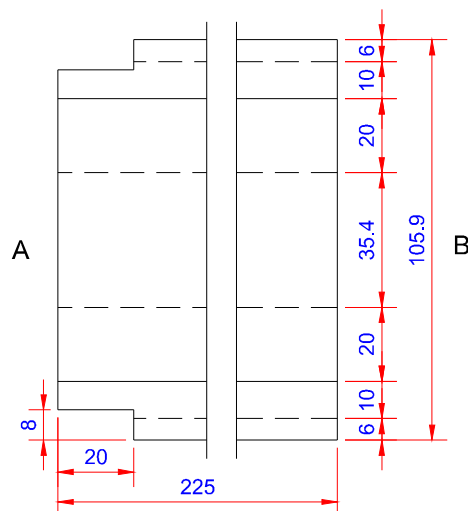

Product:

Stern kapsel 36mm muffe lille - SORT

Data:	
Scale:	1:1
Material	EN AW-1060-H24
Material thickness	0.6 mm.
Material length	225 mm.
Pcs/pallet	
Pcs/box	

NOTE:
Black paint, RAL9005

Date	17.03.2023
NO	TPB04304-GTB