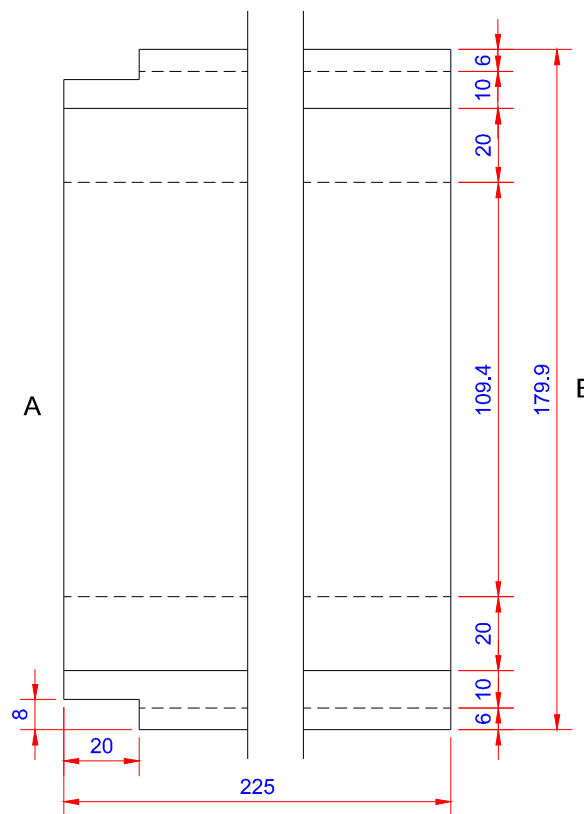

Product:

Stern kapsel 110mm muffe lille - SORT

Data:	
Scale:	1:2
Material	EN AW-1060-H24
Material thickness	0.6 mm.
Material length	225 mm.
Pcs/pallet	
Pcs/box	

NOTE:
Black paint, RAL9005

Date	17.03.2023
NO	TPB04305-GTB