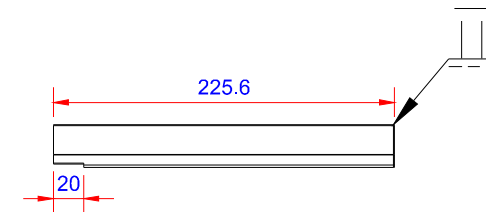

Product:

Stern kapsel 110mm muffe lille - SORT

Data:	
Scale:	1:2
Material	EN AW-1060-H24
Material thickness	0.6 mm.
Material length	225 mm.
Pcs/pallet	
Pcs/box	

NOTE:
Black paint, RAL9005

Date	17.03.2023
NO	TPB04305-GTB