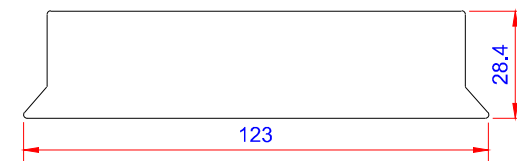

Product:

Stern kapsel 110mm muffe lille - SORT

Data:	
Scale:	1:2
Material	EN AW-1060-H24
Material thickness	0.6 mm.
Material length	225 mm.
Pcs/pallet	
Pcs/box	

NOTE:
Black paint, RAL9005

Date	17.03.2023
NO	TPB04305-GTB