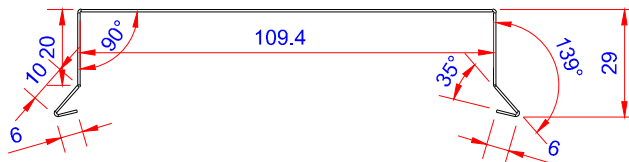

Product:

Stern kapsel 110mm muffe lille - SORT

Data:	
Scale:	1:2
Material	EN AW-1060-H24
Material thickness	0.6 mm.
Material length	225 mm.
Pcs/pallet	
Pcs/box	

NOTE:
Black paint, RAL9005

Date	17.03.2023
NO	TPB04305-GTB