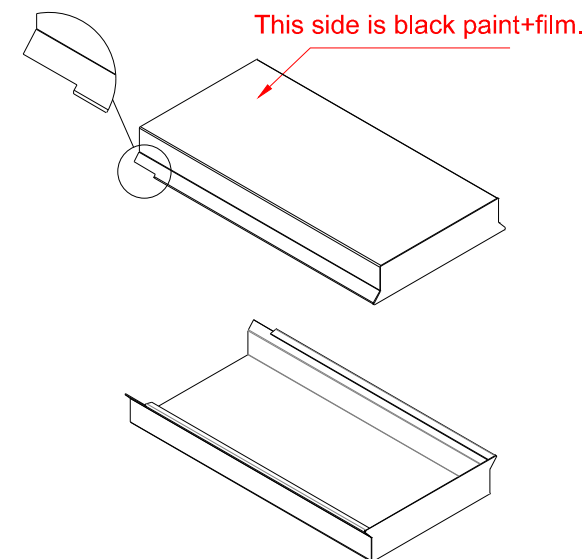

Product:

Stern kapsel 110mm muffe lille - SORT

Data:	
Scale:	1:2
Material	EN AW-1060-H24
Material thickness	0.6 mm.
Material length	225 mm.
Pcs/pallet	
Pcs/box	

NOTE:
Black paint, RAL9005

Date	17.03.2023
NO	TPB04305-GTB