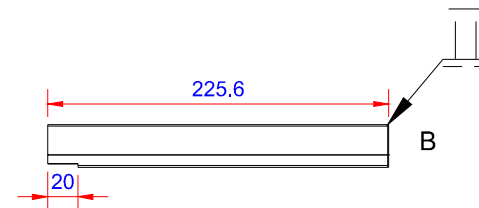

Product:

Stern kapsel 46mm muffe lille - SORT

Data:	
Scale:	1:1
Material	EN AW-1060-H24
Material thickness	0.6 mm.
Material length	225 mm.
Pcs/pallet	
Pcs/box	

NOTE:
Black paint, RAL9005

Date	17.03.2023
NO	TPB04306-GTB