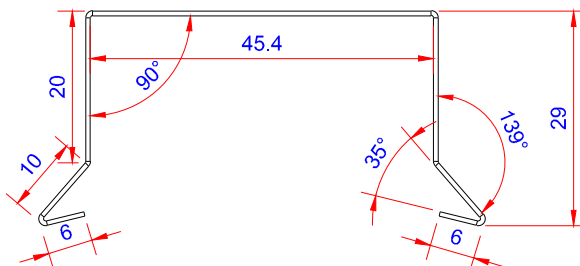

Product:

Stern kapsel 46mm muffe lille - SORT

Data:	
Scale:	1:1
Material	EN AW-1060-H24
Material thickness	0.6 mm.
Material length	225 mm.
Pcs/pallet	
Pcs/box	

NOTE:
Black paint, RAL9005

Date	17.03.2023
NO	TPB04306-GTB