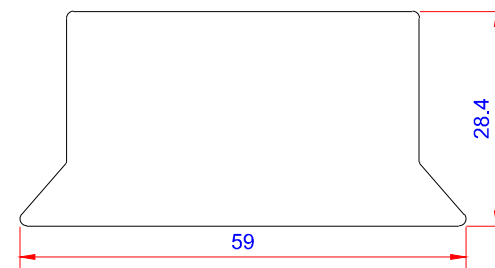

Product:

Stern kapsel 46mm muffe lille - SORT

Data:	
Scale:	1:1
Material	EN AW-1060-H24
Material thickness	0.6 mm.
Material length	225 mm.
Pcs/pallet	
Pcs/box	

NOTE:
Black paint, RAL9005

Date	17.03.2023
NO	TPB04306-GTB