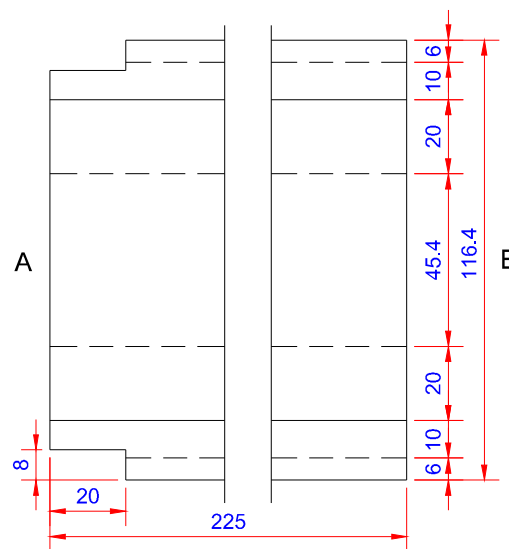

Product:

Stern kapsel 46mm muffe lille - SORT

Data:	
Scale:	1:1
Material	EN AW-1060-H24
Material thickness	0.6 mm.
Material length	225 mm.
Pcs/pallet	
Pcs/box	

NOTE:
Black paint, RAL9005

Date	17.03.2023
NO	TPB04306-GTB