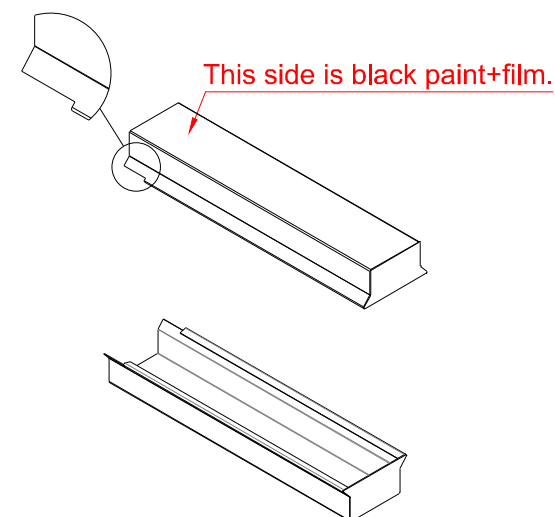

Product:

Stern kapsel 46mm muffe lille - SORT

Data:	
Scale:	1:1
Material	EN AW-1060-H24
Material thickness	0.6 mm.
Material length	225 mm.
Pcs/pallet	
Pcs/box	

NOTE:
Black paint, RAL9005

Date	17.03.2023
NO	TPB04306-GTB