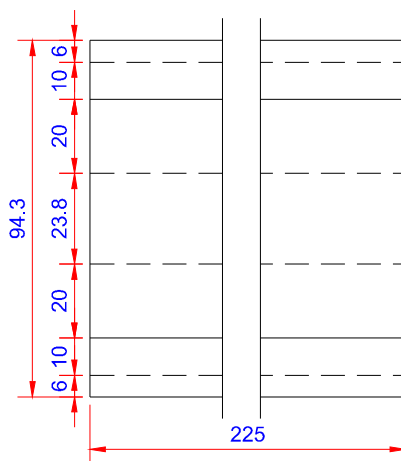

Product:

Stern kapsel 22mm muffe stor - SORT

Data:	
Scale:	1:1
Material	EN AW-1060-H24
Material thickness	0.6 mm.
Material length	225 mm.
Pcs/pallet	
Pcs/box	

NOTE:
Black paint, RAL9005

This side is black paint+film.