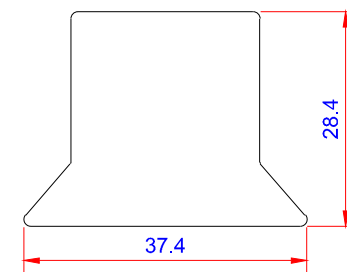

Product:

Stern kapsel 22mm muffe stor - SORT

Data:	
Scale:	1:1
Material	EN AW-1060-H24
Material thickness	0.6 mm.
Material length	225 mm.
Pcs/pallet	
Pcs/box	

NOTE:
Black paint, RAL9005

This side is black paint+film.