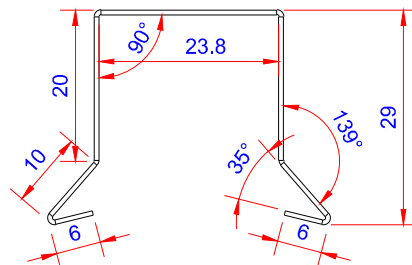

Product:

Stern kapsel 22mm muffe stor - SORT

Data:	
Scale:	1:1
Material	EN AW-1060-H24
Material thickness	0.6 mm.
Material length	225 mm.
Pcs/pallet	
Pcs/box	

NOTE:
Black paint, RAL9005

This side is black paint+film.