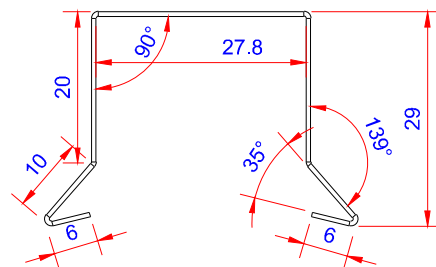

Product:

Stern kapsel 26mm muffe stor - SORT

Data:	
Scale:	1:1
Material	EN AW-1060-H24
Material thickness	0.6 mm.
Material length	225 mm.
Pcs/pallet	
Pcs/box	

NOTE:
Black paint, RAL9005

Date	17.03.2023
NO	TPB04403-GTB