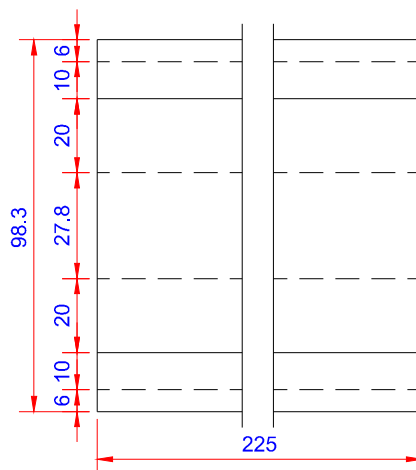

Product:

Stern kapsel 26mm muffe stor - SORT

Data:	
Scale:	1:1
Material	EN AW-1060-H24
Material thickness	0.6 mm.
Material length	225 mm.
Pcs/pallet	
Pcs/box	

NOTE:
Black paint, RAL9005

Date	17.03.2023
NO	TPB04403-GTB