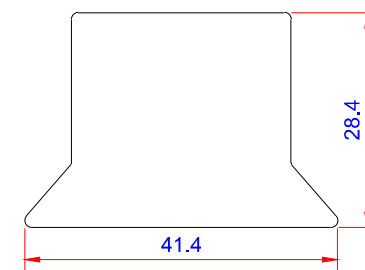

Product:

Stern kapsel 26mm muffe stor - SORT

Data:	
Scale:	1:1
Material	EN AW-1060-H24
Material thickness	0.6 mm.
Material length	225 mm.
Pcs/pallet	
Pcs/box	

NOTE:
Black paint, RAL9005

Date	17.03.2023
NO	TPB04403-GTB