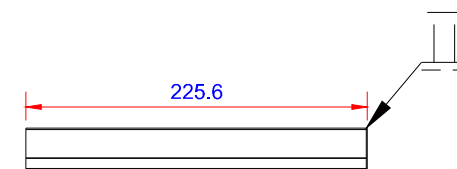

Product:

Stern kapsel 36mm muffe stor - SORT

Data:	
Scale:	1:1
Material	EN AW-1060-H24
Material thickness	0.6 mm.
Material length	225 mm.
Pcs/pallet	
Pcs/box	

NOTE:
Black paint, RAL9005

Date	17.03.2023
NO	TPB04404-GTB