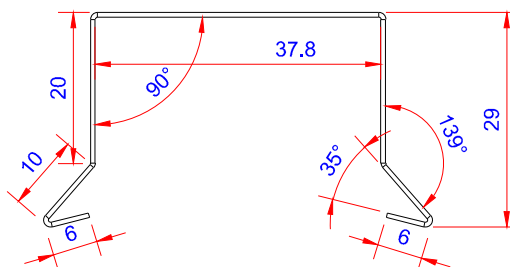

Product:

Stern kapsel 36mm muffe stor - SORT

Data:	
Scale:	1:1
Material	EN AW-1060-H24
Material thickness	0.6 mm.
Material length	225 mm.
Pcs/pallet	
Pcs/box	

NOTE:
Black paint, RAL9005

Date	17.03.2023
NO	TPB04404-GTB