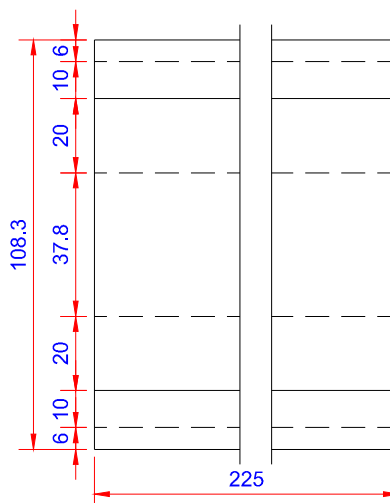

Product:

Stern kapsel 36mm muffe stor - SORT

Data:	
Scale:	1:1
Material	EN AW-1060-H24
Material thickness	0.6 mm.
Material length	225 mm.
Pcs/pallet	
Pcs/box	

NOTE:
Black paint, RAL9005

Date	17.03.2023
NO	TPB04404-GTB