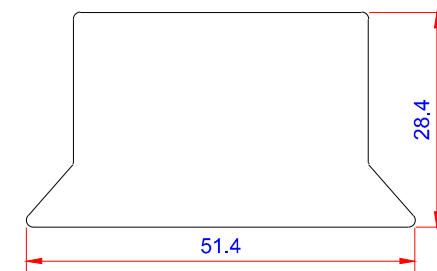

Product:

Stern kapsel 36mm muffe stor - SORT

Data:	
Scale:	1:1
Material	EN AW-1060-H24
Material thickness	0.6 mm.
Material length	225 mm.
Pcs/pallet	
Pcs/box	

NOTE:
Black paint, RAL9005

Date	17.03.2023
NO	TPB04404-GTB