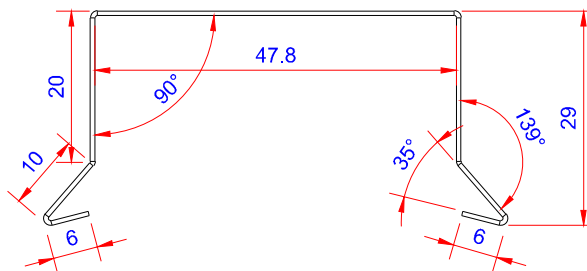

Product:

Stern kapsel 46mm muffe stor - SORT

Data:	
Scale:	1:1
Material	EN AW-1060-H24
Material thickness	0.6 mm.
Material length	225 mm.
Pcs/pallet	
Pcs/box	

NOTE:
Black paint, RAL9005

This side is black paint+film.