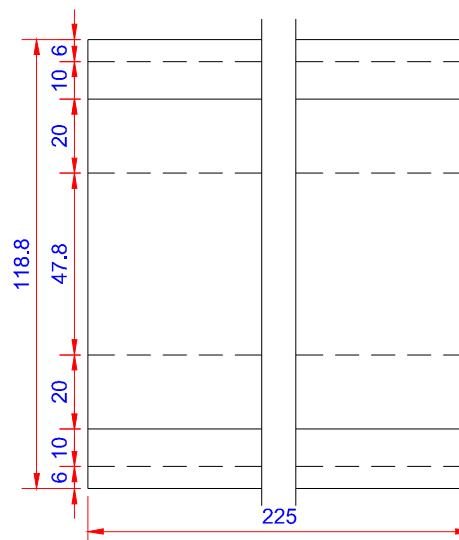

Product:

Stern kapsel 46mm muffe stor - SORT

Data:	
Scale:	1:1
Material	EN AW-1060-H24
Material thickness	0.6 mm.
Material length	225 mm.
Pcs/pallet	
Pcs/box	

NOTE:
Black paint, RAL9005

This side is black paint+film.