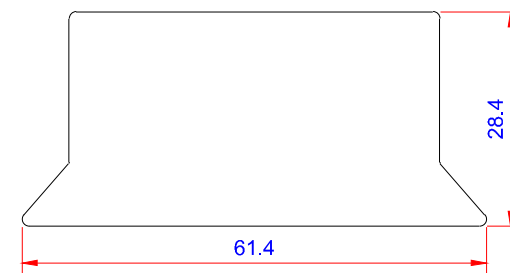

Product:

Stern kapsel 46mm muffe stor - SORT

Data:	
Scale:	1:1
Material	EN AW-1060-H24
Material thickness	0.6 mm.
Material length	225 mm.
Pcs/pallet	
Pcs/box	

NOTE:
Black paint, RAL9005

This side is black paint+film.