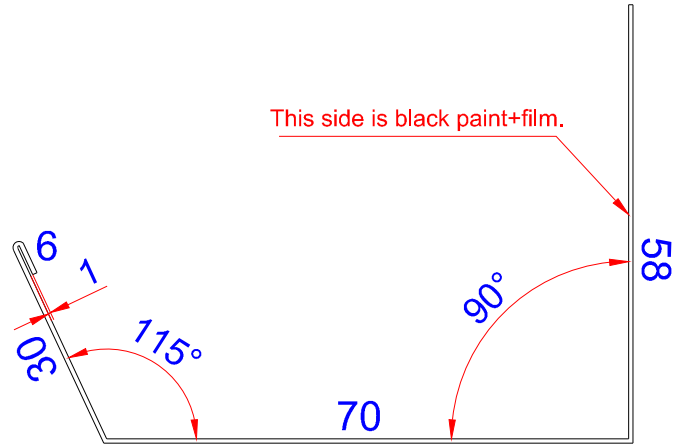

Product:

Sternrende-SORT

Data:	
Scale:	1:1
Material	EN AW-1060-H14
Material thickness	0.6 mm.
Material length	1000 mm.
Pcs/pallet	1000
Pcs/box	50

NOTE:
Black paint+film

Date	07.05.2021
NO	TPB07001-GTB