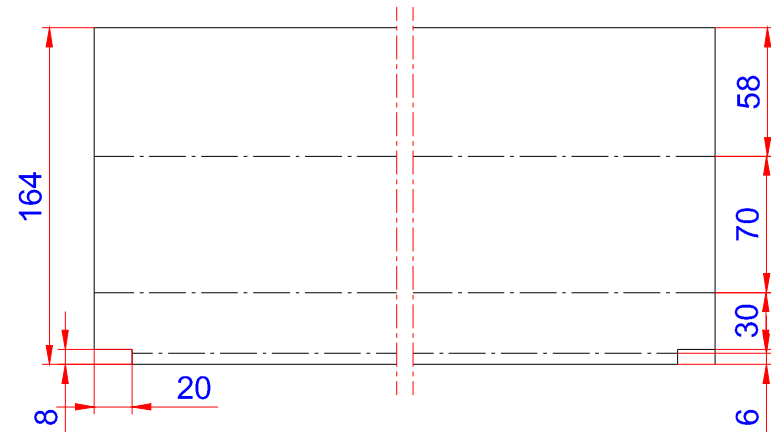

Product:

Sternrende-SORT

Data:	
Scale:	1:1
Material	EN AW-1060-H14
Material thickness	0.6 mm.
Material length	1000 mm.
Pcs/pallet	1000
Pcs/box	50

NOTE:
Black paint+film

Date	07.05.2021
NO	TPB07001-GTB