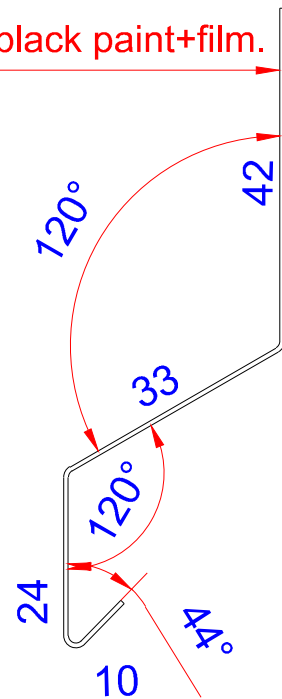

Product:

Alu Facadeprofil 6A-SORT

Data:	
Scale:	1:1
Material	EN AW-1060-H14
Material thickness	0.6 mm.
Material length	1000 mm.
Pcs/pallet	
Pcs/box	

NOTE:
Black paint+film

This side is black paint+film.

Date	07.05.2021
NO	TPB09011-GTB