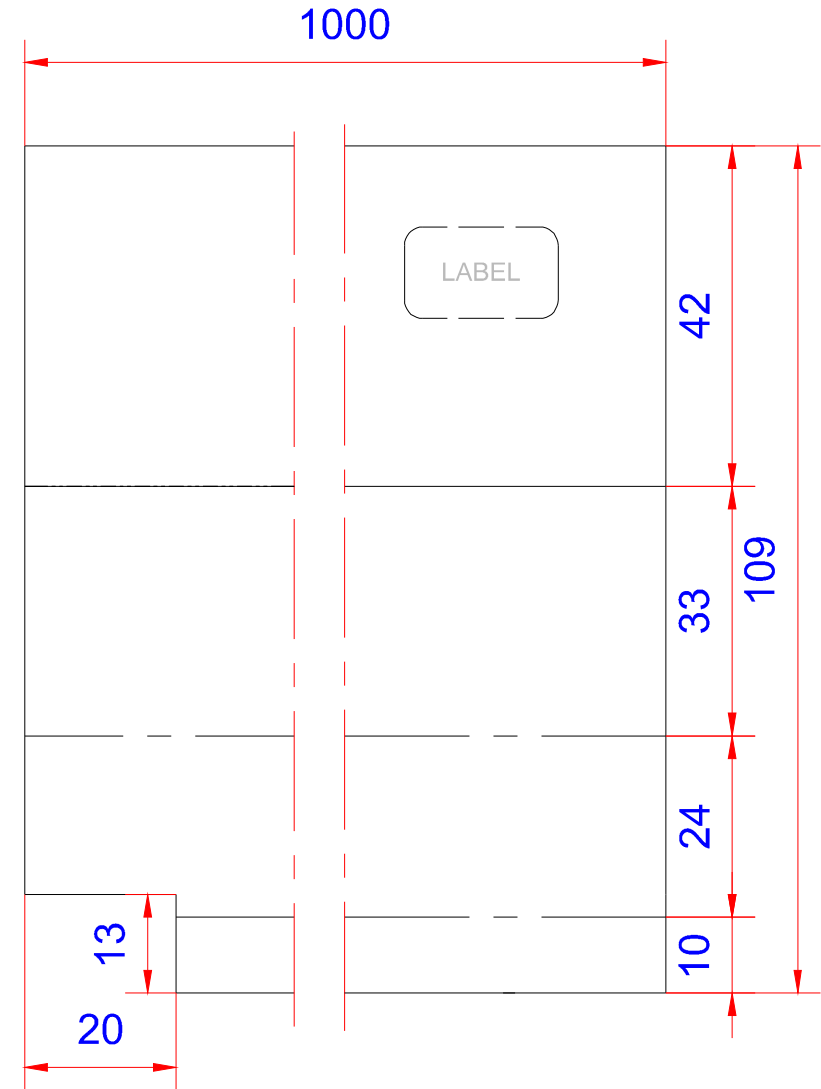

Product:

Alu Facadeprofil 6A-SORT

Data:	
Scale:	1:1
Material	EN AW-1060-H14
Material thickness	0.6 mm.
Material length	1000 mm.
Pcs/pallet	
Pcs/box	

NOTE:
Black paint+film

This side is black paint+film.

Date	07.05.2021
NO	TPB09011-GTB