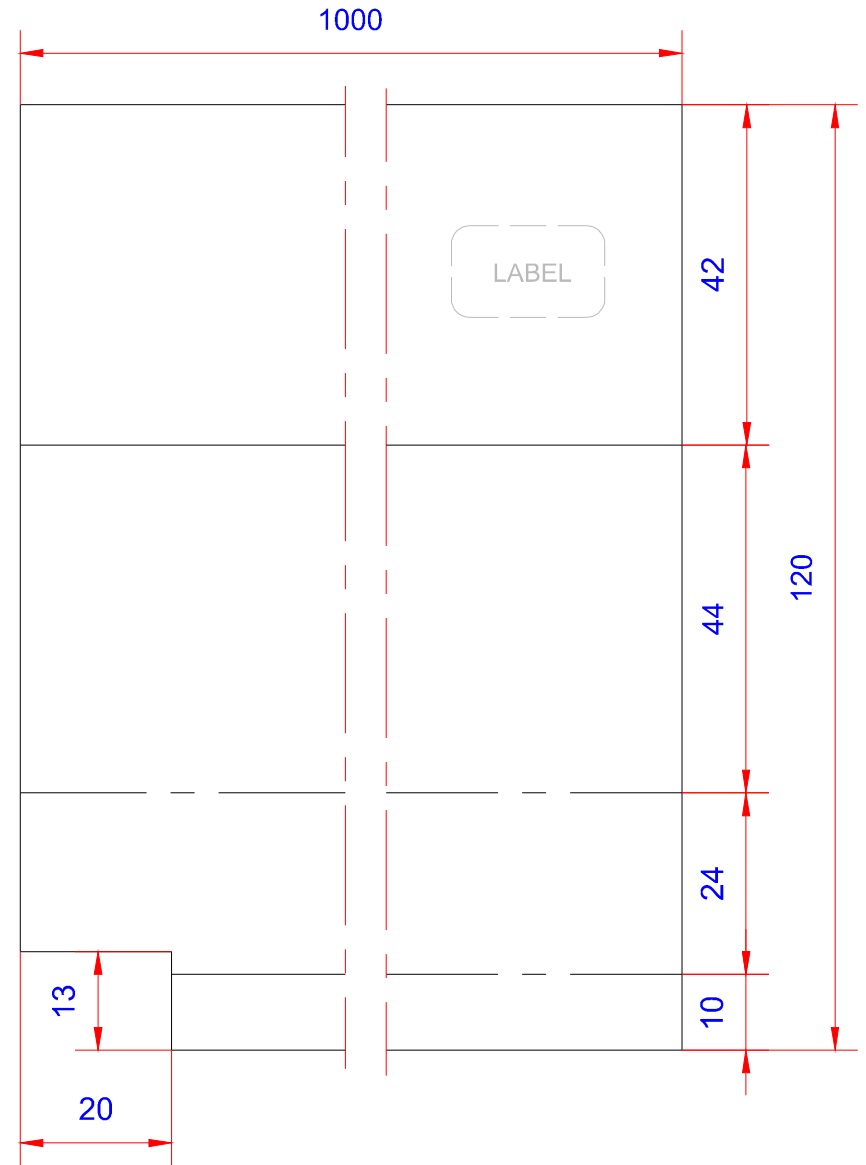

Product:

Alu Facadeprofil 6B-SORT

Data:	
Scale:	1:1
Material	EN AW-1060-H14
Material thickness	0.6 mm.
Material length	1000 mm.
Pcs/pallet	
Pcs/box	

NOTE:  
Black paint+film

This side is black paint+film.