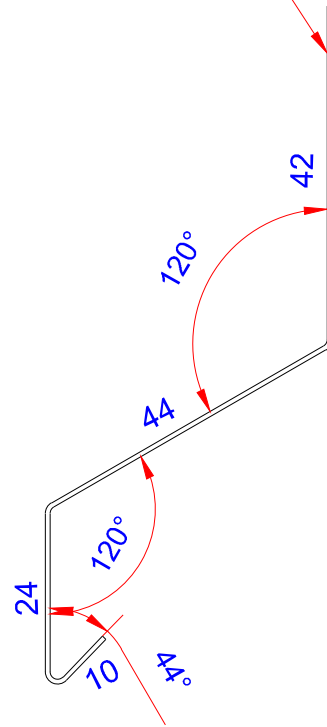

Product:

Alu Facadeprofil 6B-SORT

Data:	
Scale:	1:1
Material	EN AW-1060-H14
Material thickness	0.6 mm.
Material length	1000 mm.
Pcs/pallet	
Pcs/box	

NOTE:  
Black paint+film

This side is black paint+film.