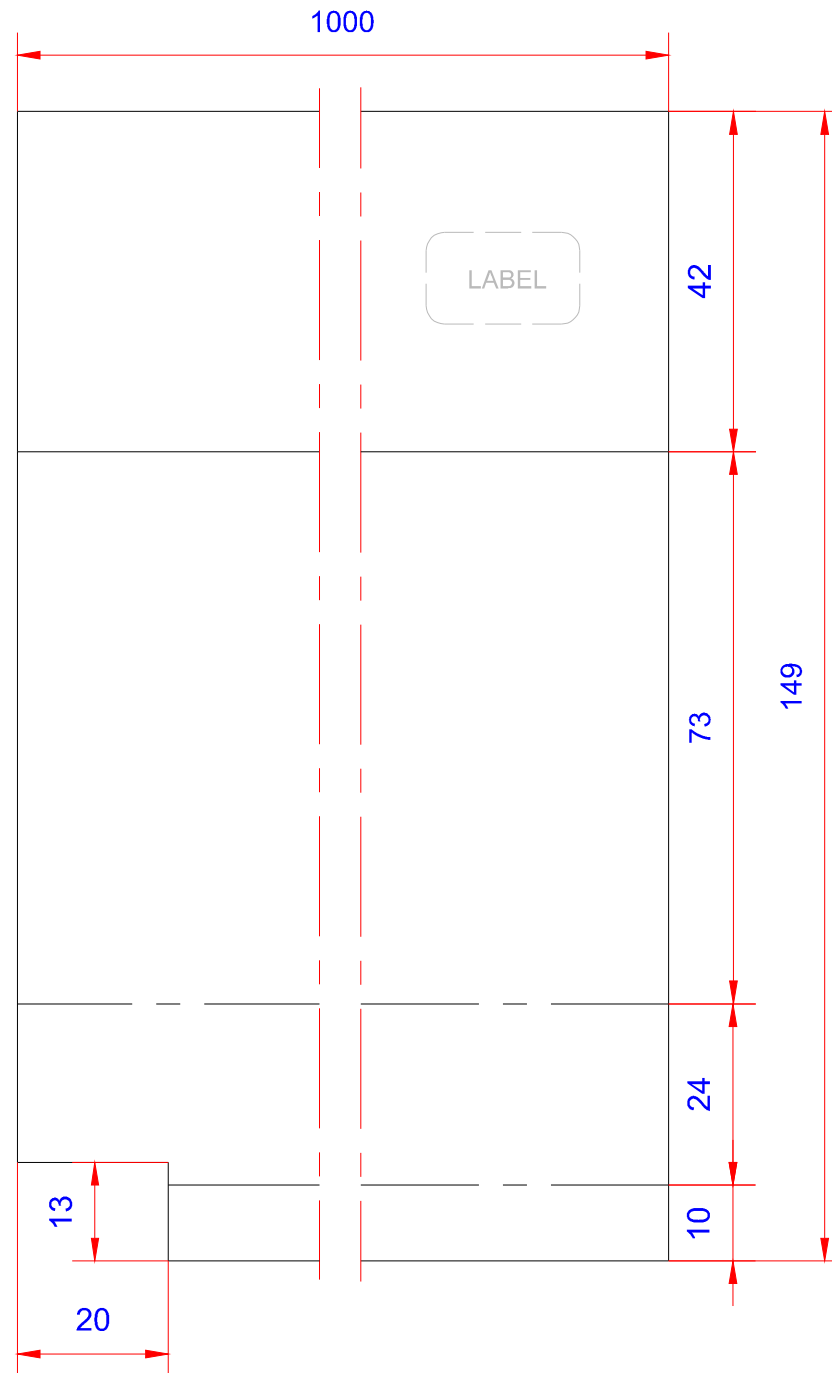

**Product:**

**Alu Facadeprofil 6C-SORT**

<b>Data:</b>	
Scale:	1:1
Material	EN AW-1060-H14
Material thickness	0.6 mm.
Material length	1000 mm.
Pcs/pallet	
Pcs/box	

**NOTE:**  
Black paint+film

This side is black paint+film.