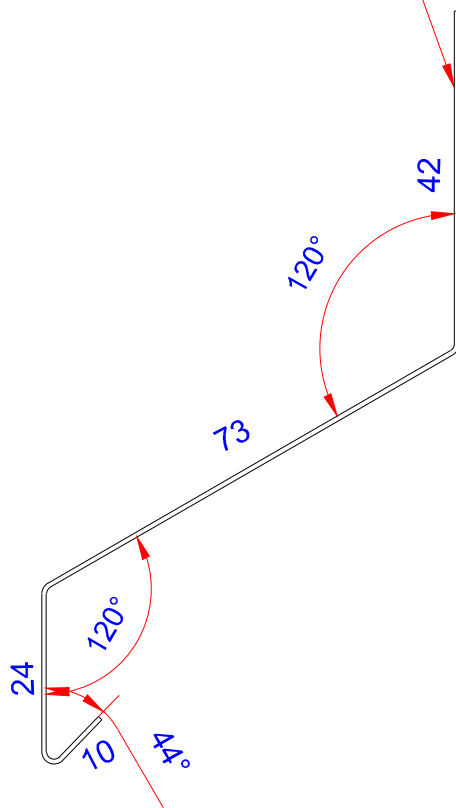

**Product:**

**Alu Facadeprofil 6C-SORT**

<b>Data:</b>	
Scale:	1:1
Material	EN AW-1060-H14
Material thickness	0.6 mm.
Material length	1000 mm.
Pcs/pallet	
Pcs/box	

**NOTE:**  
Black paint+film

This side is black paint+film.