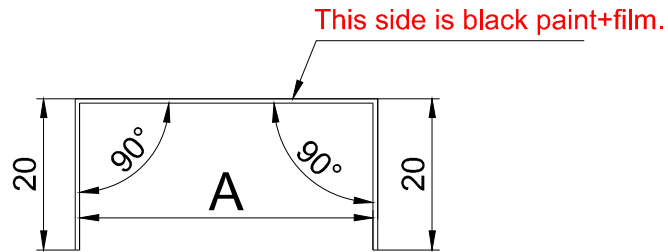

Product:

Limtræsprofil 65/90/100/115/120/140-SORT

Data:	
Scale:	1:1
Material	EN AW-1060-H14
Material thickness	0.6 mm.
Material length	1000 mm.
Pcs/pallet	
Pcs/box	

NOTE:
Black paint+film

NO.	A
TPB10001	65
TPB10002	90
TPB10003	100
TPB10004	115
TPB10005	120
TPB10006	140