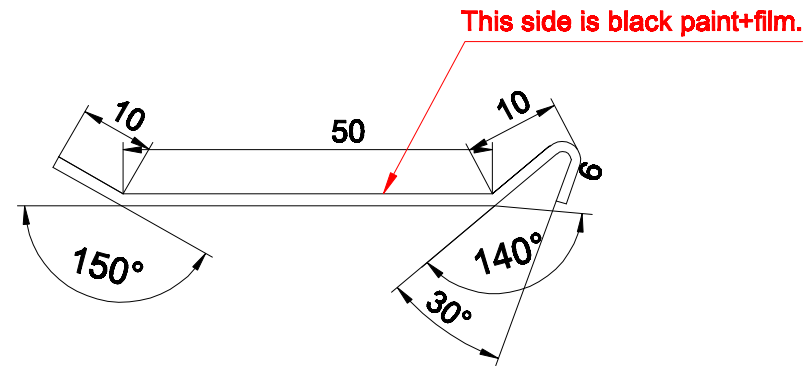

Data:

Scale:	1:1
Material	EN AW-1060-H14
Material thickness	0.6 mm.
Material length	1000 mm.
Pcs/pallet	1000
Pcs/box	50

NOTE:

Black paint+film

Date 27.04.2021

NO. TPB11003-GTB