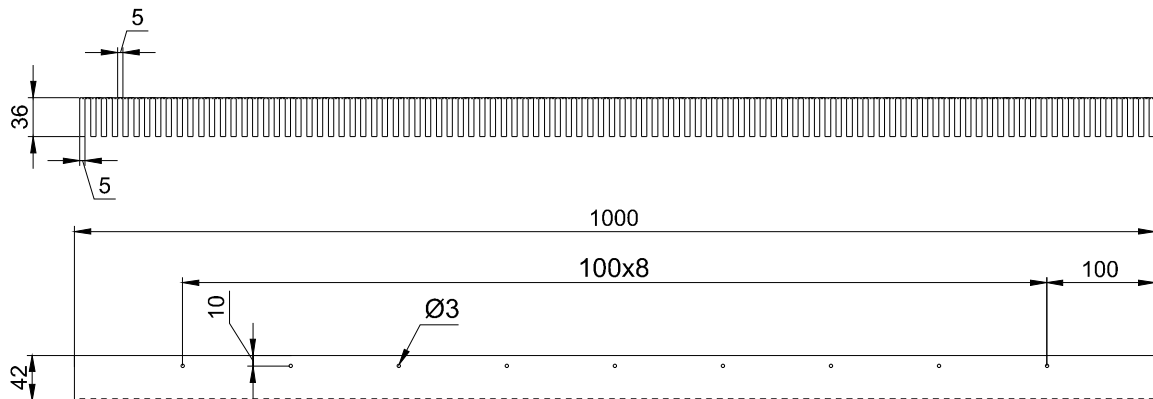

Product:

Muse beskyt 36mm-SORT

Data:	
Scale:	1:7
Material	EN AW-1060-H14
Material thickness	0.6 mm.
Material length	1000 mm.
Pcs/pallet	
Pcs/box	

NOTE:  
Black paint+film

This side is black paint+film.  
Tooth shape surface

flat drawing  
展开图

Date	07.05.2021
NO	TPB13003-GTB