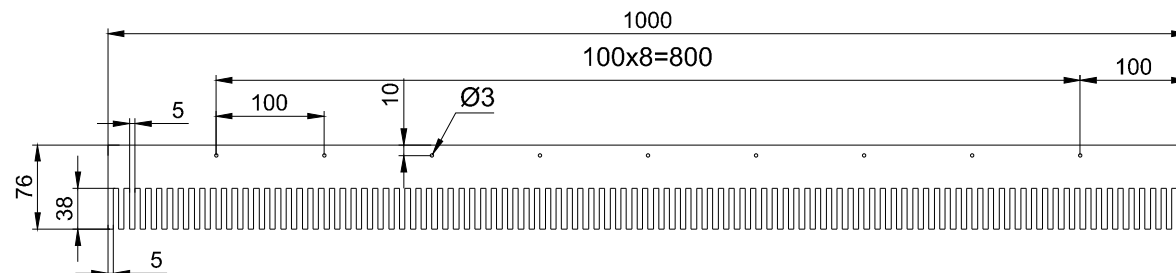

Product:

Muse beskyt 36mm-SORT

Data:	
Scale:	1:7
Material	EN AW-1060-H14
Material thickness	0.6 mm.
Material length	1000 mm.
Pcs/pallet	
Pcs/box	

NOTE:  
Black paint+film

This side is black paint+film.  
Tooth shape surface

flat drawing  
展开图

Date	07.05.2021
NO	TPB13003-GTB