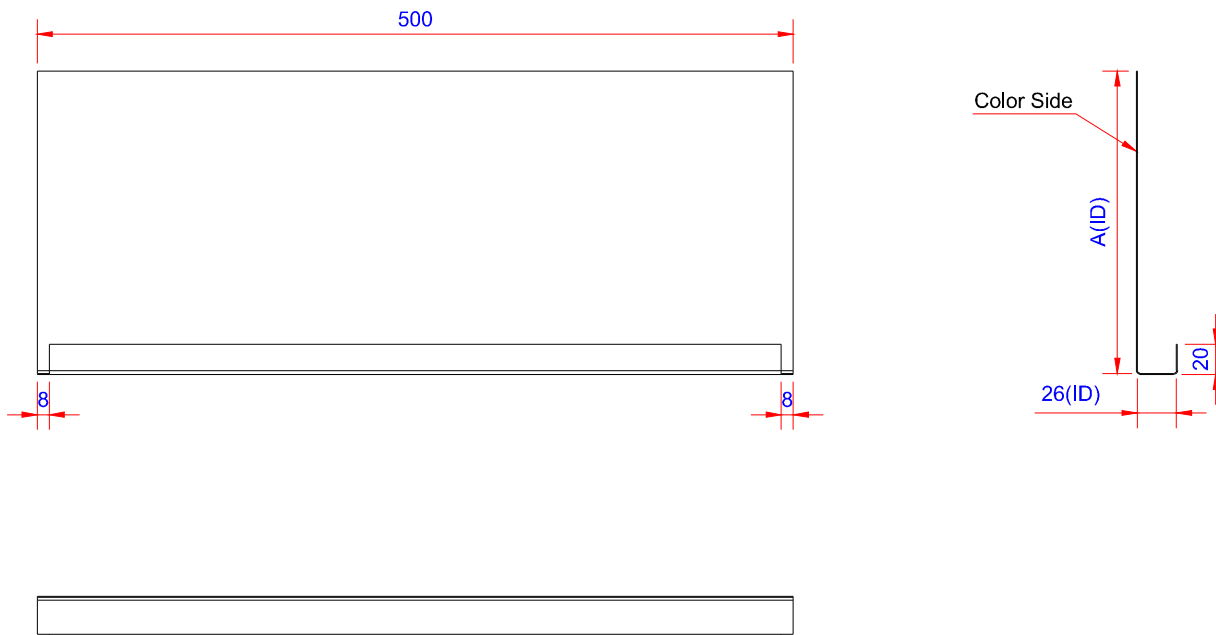

Product: Sternplade 200/250/350/500 mm x 500mm x 26 mm ALU SORT 0,6mm

Data:	
Scale:	1:5
Material	EN AW-1060-H24
Material thickness	0.6 mm.
Material length	500 mm.
Pcs/pallet	
Pcs/box	

NOTE:
BLACK WITH FILM RAL 9005

NO.	A(mm)
TPB20020	200
TPB20025	250
TPB20035	350
TPB20050	500

Date	27.06.2023
NO	TPB20020/25/35/50-GTB