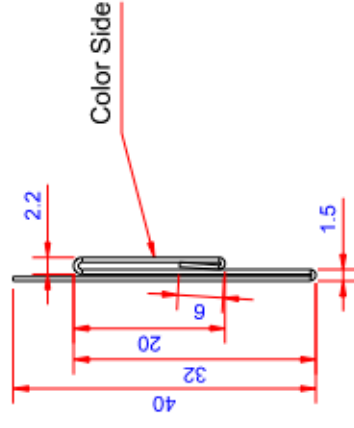

Product:

Multifals 500 mm Alu SORT 0,6mm

Data:	
Scale:	1:5
Material	EN AW-1060-H24
Material thickness	0.6 mm.
Material length	500 mm.
Pcs/pallet	
Pcs/box	

NOTE:
BLACK WITH FILM RAL 9005

1:1

Date	25.03.2022
NO	TPB21001-GTB