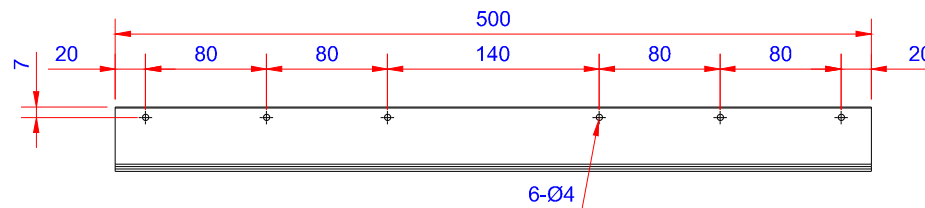

Product: Fals 500mm ALU SORT 0,6mm - Udvendig Hjørne

Data:	
Scale:	1:5
Material:	EN AW-1060-H24
Material thickness:	0.6 mm.
Material length:	500 mm.
Pcs/pallet:	
Pcs/box:	

NOTE:
 BLACK WITH FILM RAL 9005