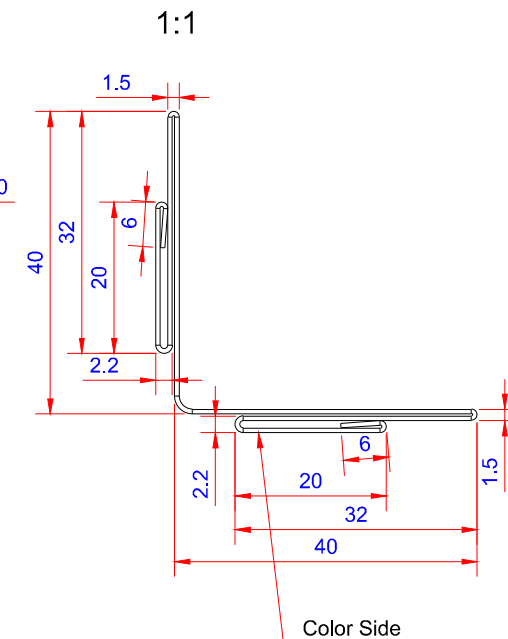

Product: Fals 500mm ALU SORT 0,6mm - Udvendig Hjørne

Data:	
Scale:	1:5
Material:	EN AW-1060-H24
Material thickness:	0.6 mm.
Material length:	500 mm.
Pcs/pallet:	
Pcs/box:	

NOTE:
 BLACK WITH FILM RAL 9005