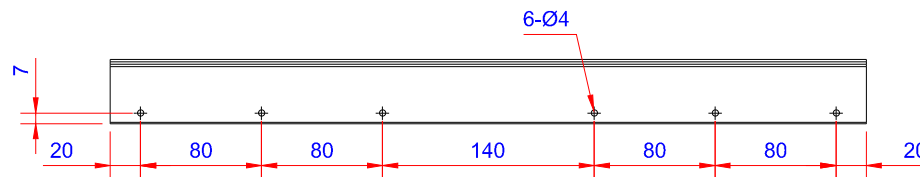

Product: Fals 500mm ALU SORT 0,6mm - Udvendig Hjørne

Data:	
Scale:	1:5
Material:	EN AW-1060-H24
Material thickness:	0.6 mm.
Material length:	500 mm.
Pcs/pallet:	
Pcs/box:	

NOTE:
 BLACK WITH FILM RAL 9005