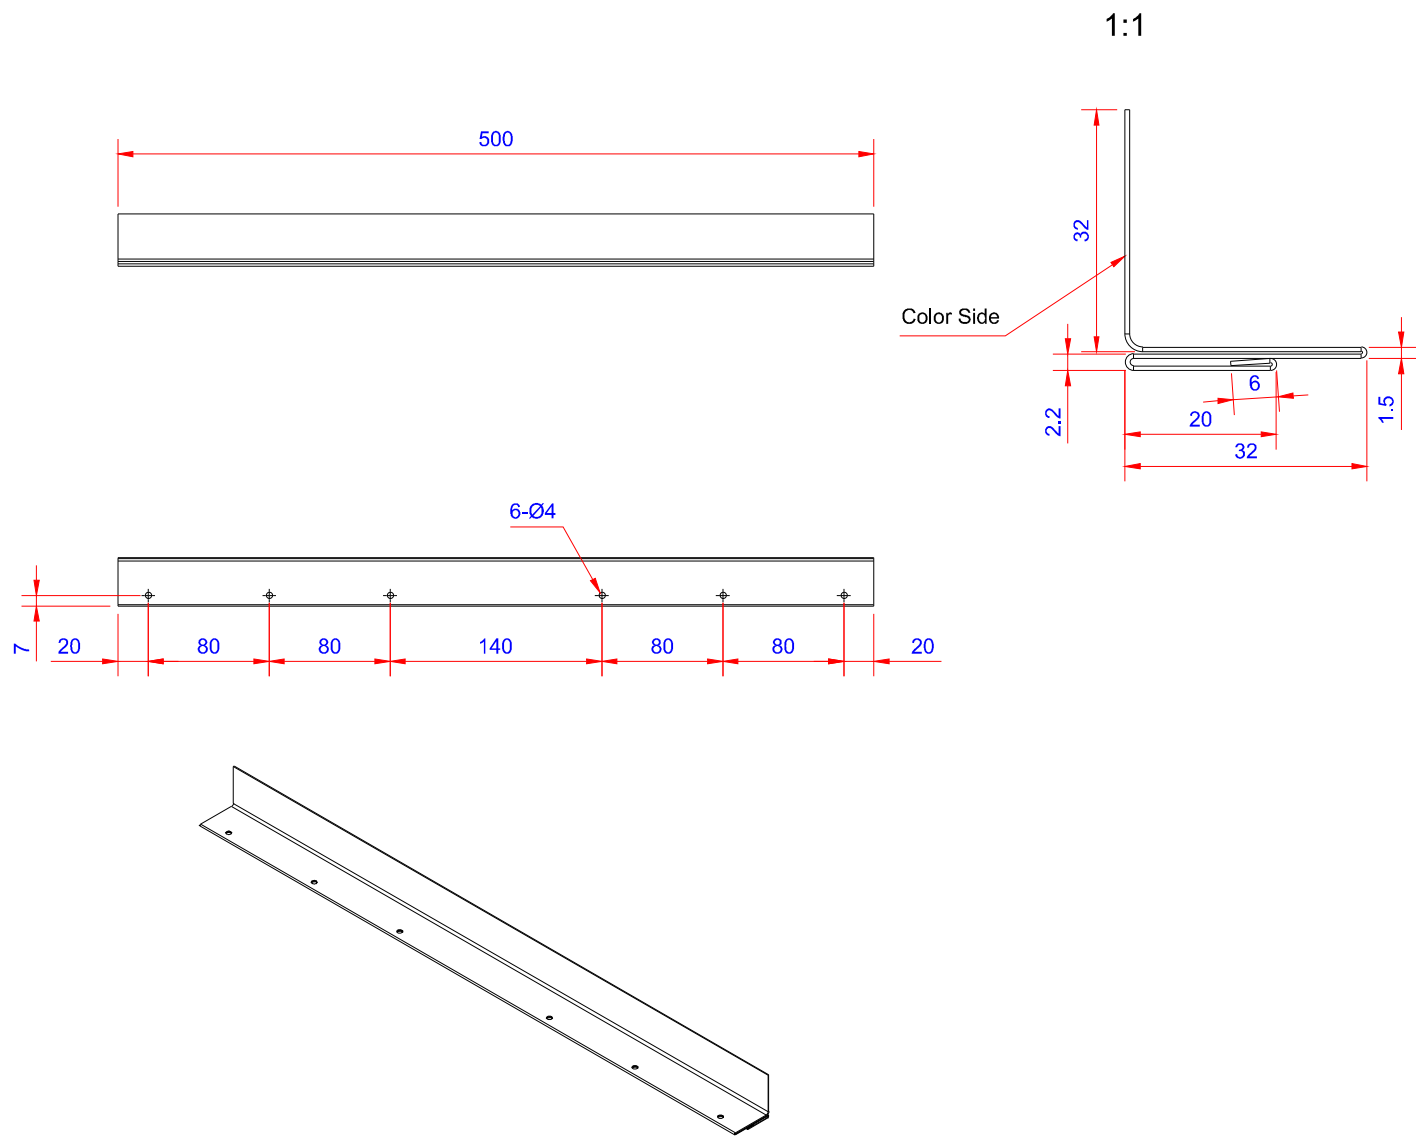

Product:

Stop fals 500 mm Alu SORT 0,6mm

Data:	
Scale:	1:5
Material	EN AW-1060-H24
Material thickness	0.6 mm.
Material length	500 mm.
Pcs/pallet	
Pcs/box	

NOTE:  
BLACK WITH FILM RAL 9005

Date	25.03.2022
NO	TPB21004-GTB