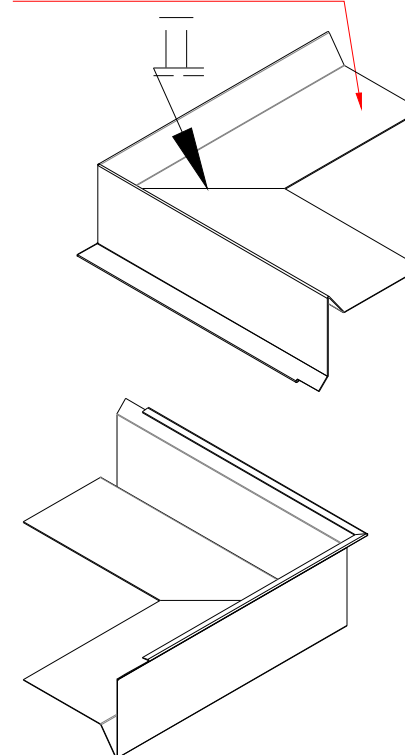

Product:

Vindskede 80mm vinkel 90 - HVID

Data:	
Scale:	1:2.5
Material	EN AW-1060-H24
Material thickness	0.6 mm.
Material length	225 mm.
Pcs/pallet	
Pcs/box	

NOTE:
 White paint, RAL9010

Left right symmetry

This side is white paint+film.

Date	17.03.2023
NO	TPW03104-GTB