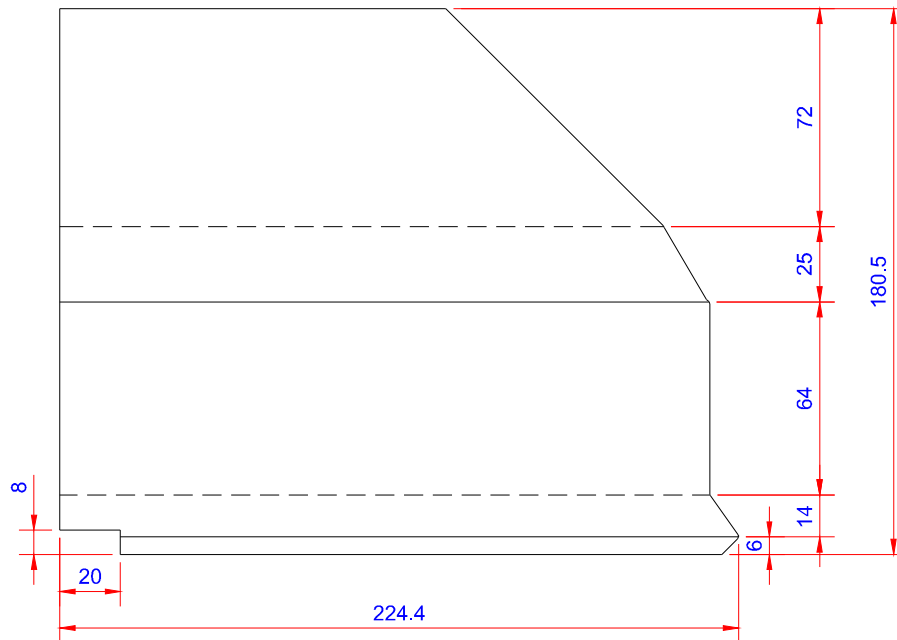

Product:

Vindskede 80mm vinkel 90 - HVID

Data:	
Scale:	1:2.5
Material	EN AW-1060-H24
Material thickness	0.6 mm.
Material length	225 mm.
Pcs/pallet	
Pcs/box	

NOTE:
 White paint, RAL9010

Left right symmetry

This side is white paint+film.

Date	17.03.2023
NO	TPW03104-GTB