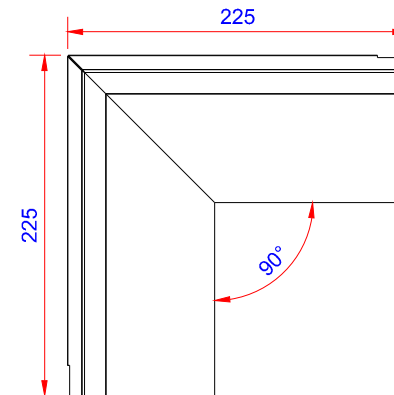

Product:

Vindskede 80mm vinkel 90 - HVID

Data:	
Scale:	1:2.5
Material	EN AW-1060-H24
Material thickness	0.6 mm.
Material length	225 mm.
Pcs/pallet	
Pcs/box	

NOTE:
 White paint, RAL9010

Left right symmetry