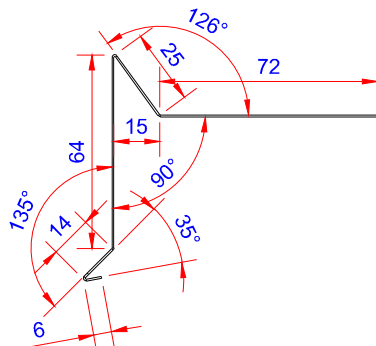

Product:

Vindskede 80mm vinkel 90 - HVID

Data:	
Scale:	1:2.5
Material	EN AW-1060-H24
Material thickness	0.6 mm.
Material length	225 mm.
Pcs/pallet	
Pcs/box	

NOTE:
 White paint, RAL9010

Left right symmetry

This side is white paint+film.

Date	17.03.2023
NO	TPW03104-GTB