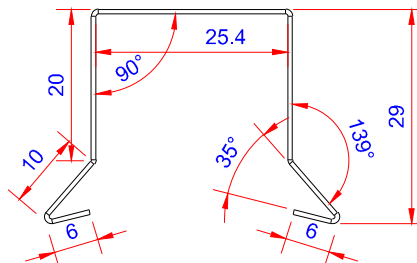

Product:

Stern kapsel 26mm muffe lille - HVID

Data:	
Scale:	1:1
Material	EN AW-1060-H24
Material thickness	0.6 mm.
Material length	225 mm.
Pcs/pallet	
Pcs/box	

NOTE:
White paint, RAL9010

This side is white paint+film.