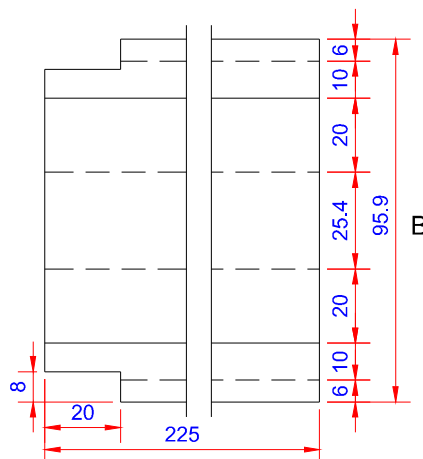

Product:

Stern kapsel 26mm muffe lille - HVID

Data:	
Scale:	1:1
Material	EN AW-1060-H24
Material thickness	0.6 mm.
Material length	225 mm.
Pcs/pallet	
Pcs/box	

NOTE:
White paint, RAL9010

This side is white paint+film.