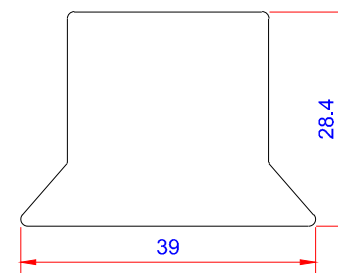

Product:

Stern kapsel 26mm muffe lille - HVID

Data:	
Scale:	1:1
Material	EN AW-1060-H24
Material thickness	0.6 mm.
Material length	225 mm.
Pcs/pallet	
Pcs/box	

NOTE:
White paint, RAL9010

This side is white paint+film.