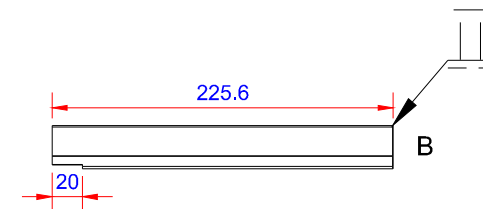

Product:

Stern kapsel 26mm muffe lille - HVID

Data:	
Scale:	1:1
Material	EN AW-1060-H24
Material thickness	0.6 mm.
Material length	225 mm.
Pcs/pallet	
Pcs/box	

NOTE:
White paint, RAL9010

This side is white paint+film.