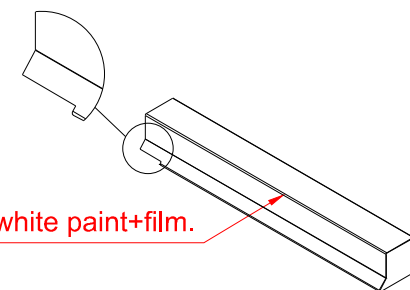

Product:

Stern kapsel 26mm muffe lille - HVID

Data:	
Scale:	1:1
Material	EN AW-1060-H24
Material thickness	0.6 mm.
Material length	225 mm.
Pcs/pallet	
Pcs/box	

NOTE:
White paint, RAL9010

This side is white paint+film.