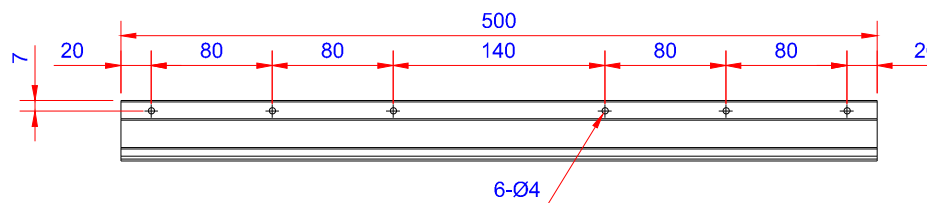

Product: Fals 500mm ALU HVID 0,6mm - Indvendig Hjørne

Data:	
Scale:	1:5
Material:	EN AW-1060-H24
Material thickness:	0.6 mm.
Material length:	500 mm.
Pcs/pallet:	
Pcs/box:	

NOTE:
WHITE WITH FILM RAL 9010