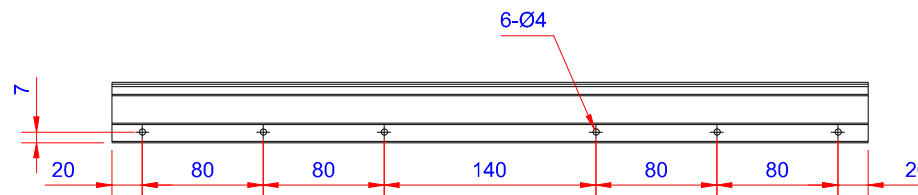

Product: Fals 500mm ALU HVID 0,6mm - Indvendig Hjørne

Data:	
Scale:	1:5
Material:	EN AW-1060-H24
Material thickness:	0.6 mm.
Material length:	500 mm.
Pcs/pallet:	
Pcs/box:	

NOTE:
WHITE WITH FILM RAL 9010