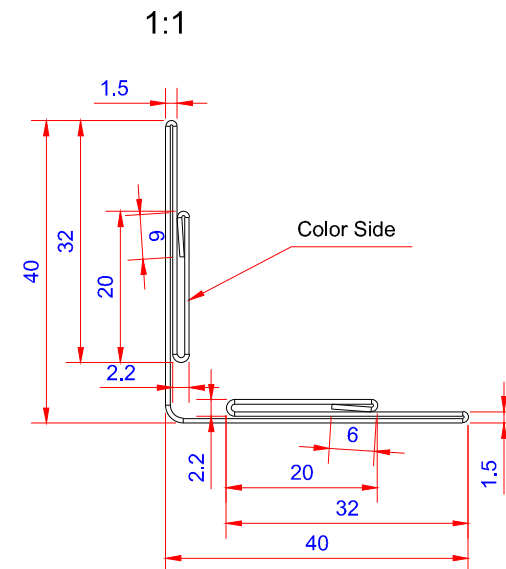

Product: Fals 500mm ALU HVID 0,6mm - Indvendig Hjørne

Data:	
Scale:	1:5
Material:	EN AW-1060-H24
Material thickness:	0.6 mm.
Material length:	500 mm.
Pcs/pallet:	
Pcs/box:	

NOTE:
WHITE WITH FILM RAL 9010