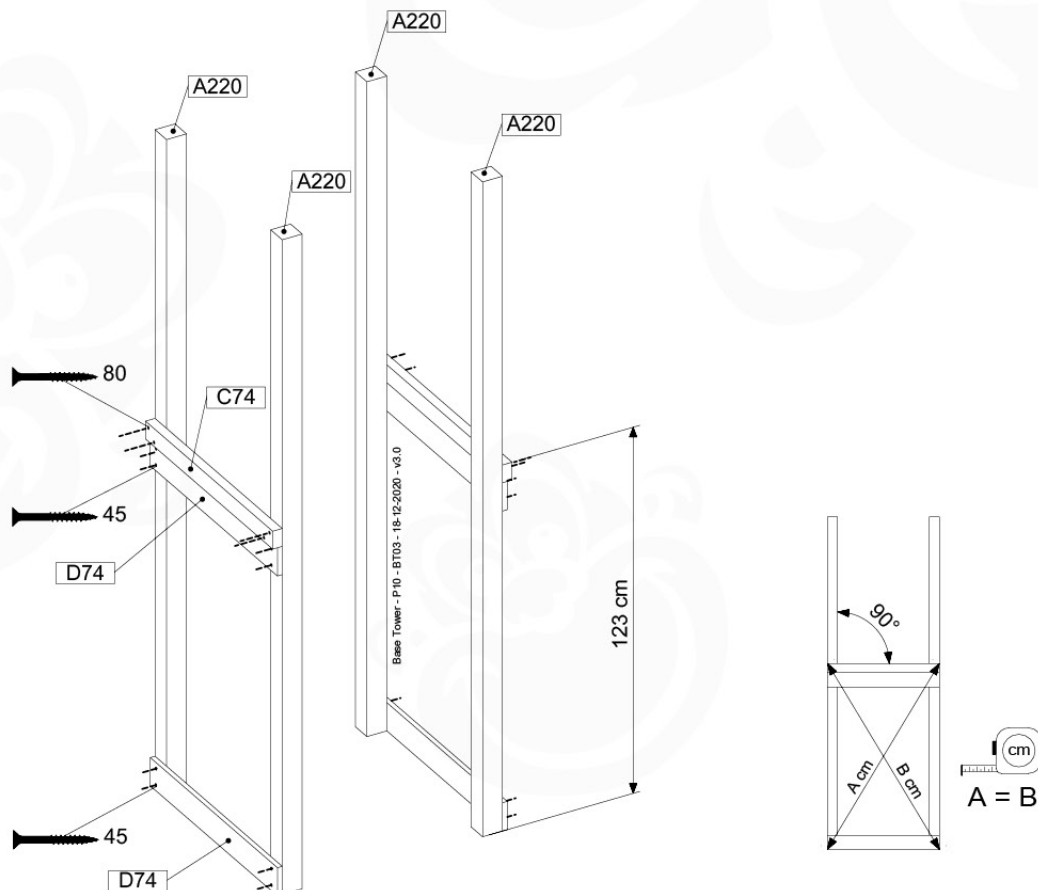

07 Base Tower

BT03

(194_100)

	PartNo	PartName	QTY.
Hardware Pack 100_600	001_406	Stealth Screw 8x45	6
	002_220	Gap Point Screw T25 - 5x45	72
	002_223	Gap Point Screw T25 - 5x80	16
Other	007_001	Ground-anchor	2
Hardware Pack 100_600	022_31x	bpc-base version 3	4
	022_84x	bpc cover	4
Wood	A220	Post 70x70 L2200	4
	C74	Beam 740 mm	4
	D60	Board 600 mm	10
	D74	Board 740 mm	8

Base Tower - P04 - BT03 - 18-12-2020 - v3.0

07-1