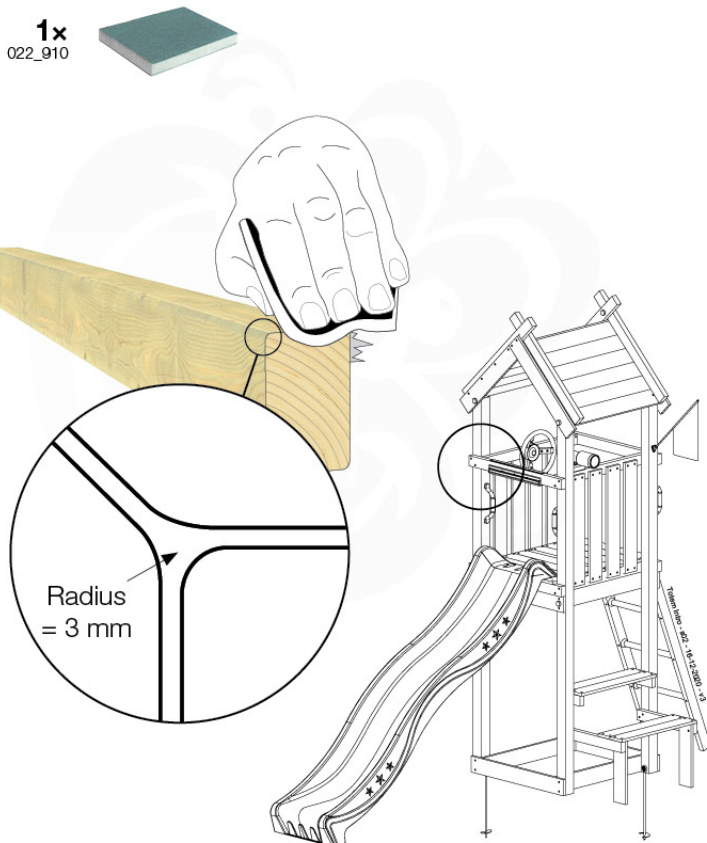

Fireman's Pole AL - P03 T - 12-11-2020 - v3.0

16-1

Fireman's Pole (201_275)
040_335 Part 2

17 Accessories

AC01

(194_119)

	PartNo	PartName	QTY.
Hardware Pack 100_617	001_406	Stealth Screw 8x45	1
	002_041	Dome head screw 4.5 x 20 mm	3
	002_042	Dome head screw 3.5 x 13mm	4
	002_219	Gap Point Screw T25 - 5x30	2
Other	022_300	Steering Wheel	1
	022_800	Rail P/T 105	1
	022_910	Sandpad	1
	103_901	Logo ID Plate	1
	104_107	Tool Set Climbing Units	1
	120_024	Tower Flag	1
	122_302	Telescope	1

Accessory set - P02 - 29-9-2021 - v4

17-1

17-2

Accessory set - P03 - 29-9-2021 - v4

17-3

17-4

Accessories set - P04 - 29.9.2021 - v4

17-5

18

Part 2

Assembly

Instructions

Swing Frames & Modules

1-Swing Frame 200

857_103

2-Swing Frame 200