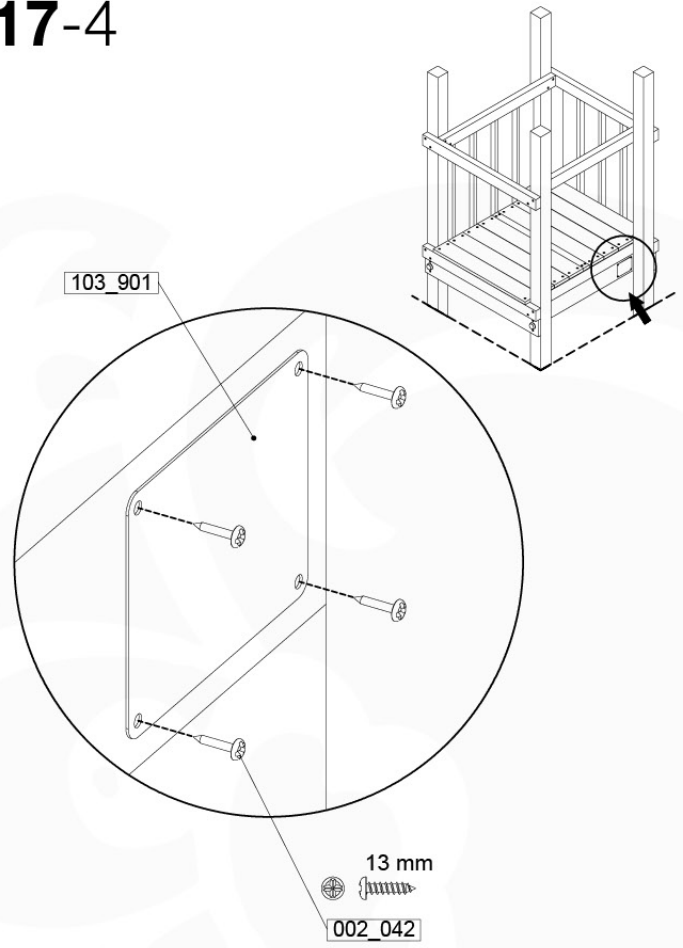

17-3

17-4

Accessories set - P04 - 29.9.2021 - v4

17-5

18