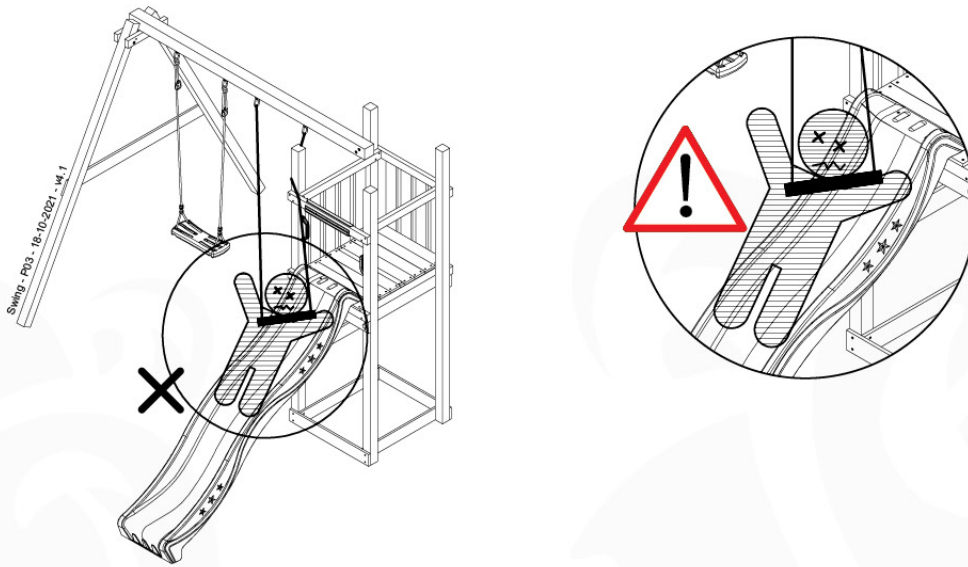

05-6

	PartNo	PartName	QTY.
Hardware Pack	001_406	Stealth Screw 8x45	4
	001_417	Stealth Screw 8x80	4
	001_422	Stealth Screw 8x137	3
	002_220	Gap Point Screw T25 - 5x45	12
	002_223	Gap Point Screw T25 - 5x80	6
Other	005_528	Swing Beam Bracket 7x7	1
	005_529	Swing Beam Bracket 9x9	1
	007_001	Ground-anchor	2
Hardware Pack	022_31x	bpc-base version 3	2
	022_84x	bpc cover	2
	023_031	Finishing Washer GPS 5.0	2
Other	101_003	Swing hook with Carabiner	4