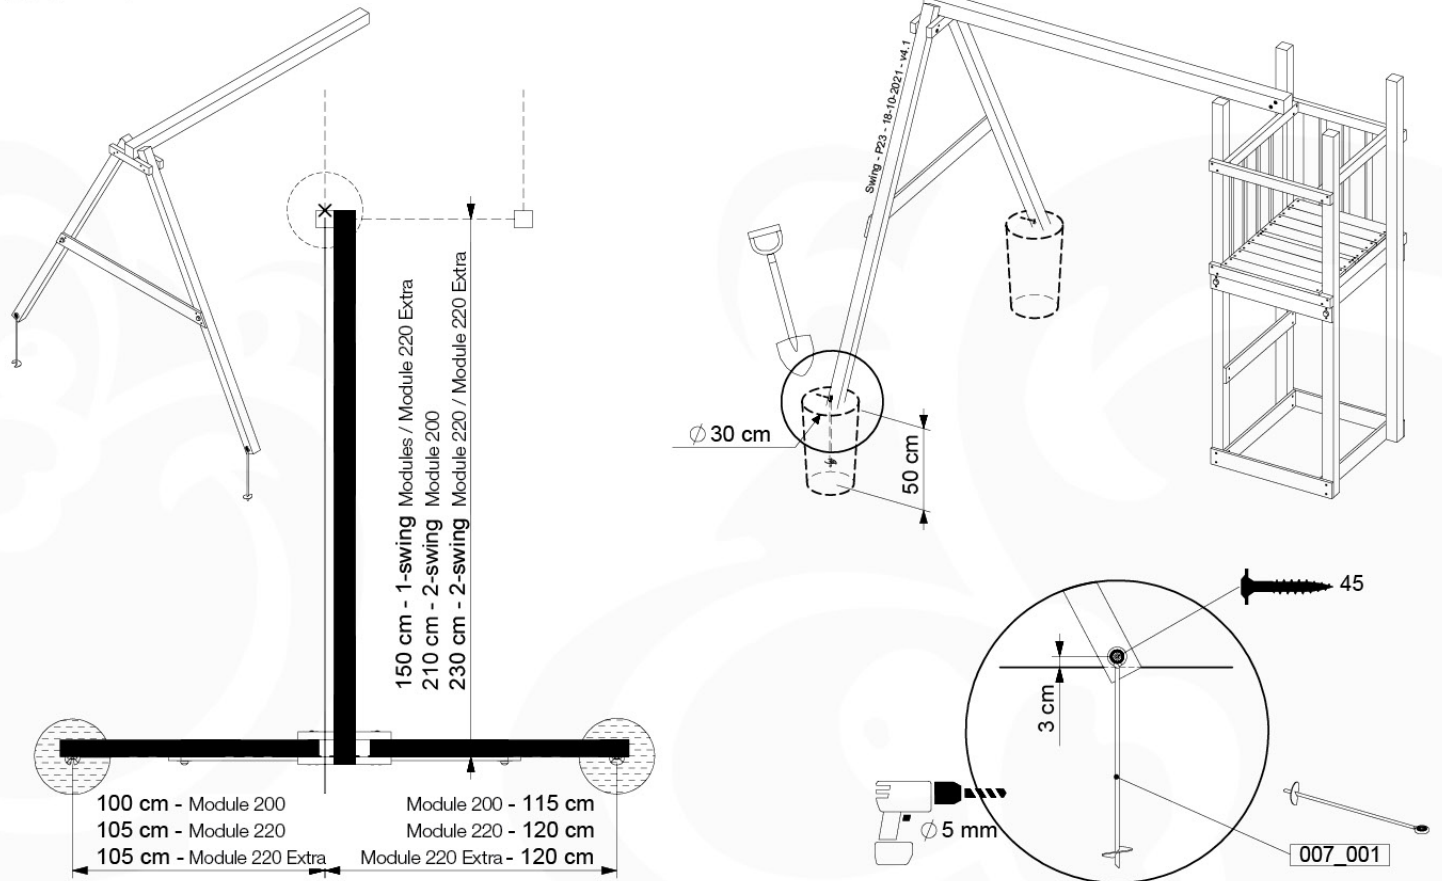

05-6

	PartNo	PartName	QTY.
Hardware Pack	001_406	Stealth Screw 8x45	4
	001_417	Stealth Screw 8x80	4
	001_422	Stealth Screw 8x137	3
	002_220	Gap Point Screw T25 - 5x45	12
	002_223	Gap Point Screw T25 - 5x80	6
Other	005_528	Swing Beam Bracket 7x7	1
	005_529	Swing Beam Bracket 9x9	1
	007_001	Ground-anchor	2
Hardware Pack	022_31x	bpc-base version 3	2
	022_84x	bpc cover	2
	023_031	Finishing Washer GPS 5.0	2
Other	101_003	Swing hook with Carabiner	4

1 - 18-10-2021 - 18-10-2021 - 18-10-2021 - 18-10-2021

06-1

Swing - 06-1 - 18-10-2021 - 18-10-2021 - 18-10-2021 - 18-10-2021

06-2

06-3

06-4

06-5

06-6

06-7

06-8

06-9

07 - 1

07 - 2

08

09