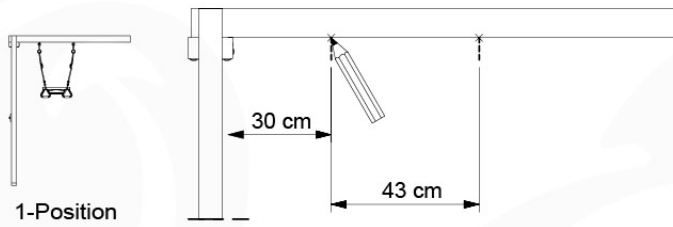

05-6

	PartNo	PartName	QTY.
Hardware Pack	001_406	Stealth Screw 8x45	4
	001_417	Stealth Screw 8x80	4
	001_422	Stealth Screw 8x137	3
	002_220	Gap Point Screw T25 - 5x45	12
	002_223	Gap Point Screw T25 - 5x80	6
Other	005_528	Swing Beam Bracket 7x7	1
	005_529	Swing Beam Bracket 9x9	1
	007_001	Ground-anchor	2
Hardware Pack	022_31x	bpc-base version 3	2
	022_84x	bpc cover	2
	023_031	Finishing Washer GPS 5.0	2
Other	101_003	Swing hook with Carabiner	4

1 - 18-10-2021 - 18-10-2021 - 18-10-2021 - 18-10-2021

06-1

Swing - 06-1 - 18-10-2021 - 18-10-2021 - 18-10-2021 - 18-10-2021

06-2

06-3

06-4

06-5

06-6