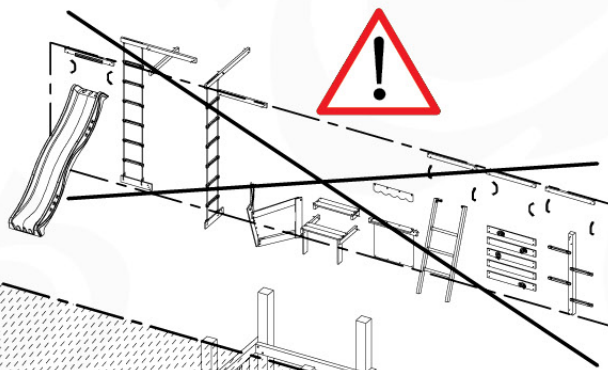

05-6

	PartNo	PartName	QTY.
Hardware Pack	001_406	Stealth Screw 8x45	4
	001_417	Stealth Screw 8x80	4
	001_422	Stealth Screw 8x137	3
	002_220	Gap Point Screw T25 - 5x45	12
	002_223	Gap Point Screw T25 - 5x80	6
Other	005_528	Swing Beam Bracket 7x7	1
	005_529	Swing Beam Bracket 9x9	1
	007_001	Ground-anchor	2
Hardware Pack	022_31x	bpc-base version 3	2
	022_84x	bpc cover	2
	023_031	Finishing Washer GPS 5.0	2
Other	101_003	Swing hook with Carabiner	4