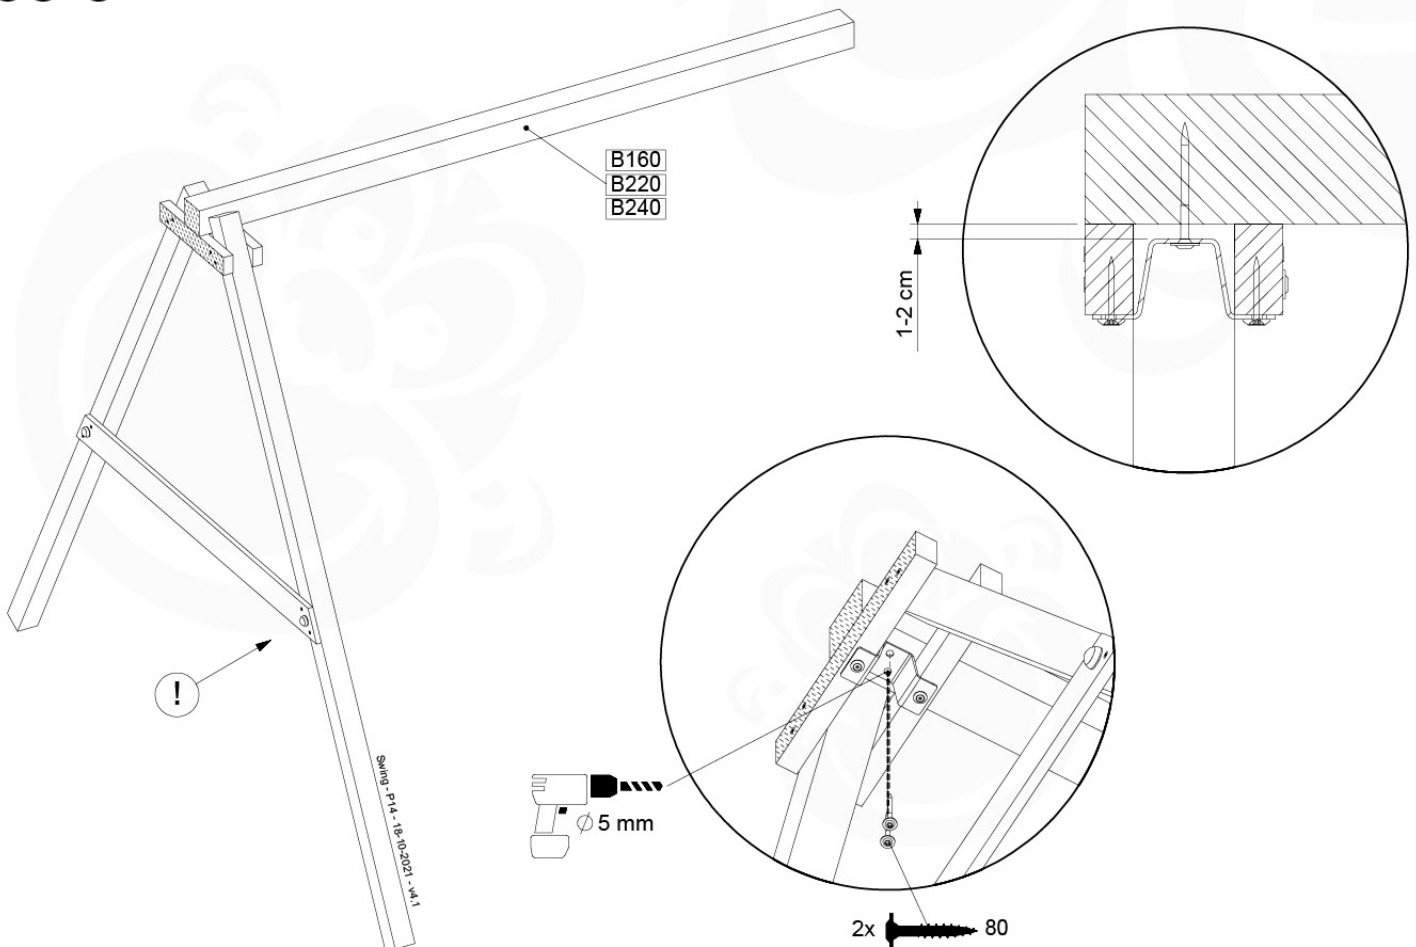

05-6

	PartNo	PartName	QTY.
Hardware Pack	001_406	Stealth Screw 8x45	4
	001_417	Stealth Screw 8x80	4
	001_422	Stealth Screw 8x137	3
	002_220	Gap Point Screw T25 - 5x45	12
	002_223	Gap Point Screw T25 - 5x80	6
Other	005_528	Swing Beam Bracket 7x7	1
	005_529	Swing Beam Bracket 9x9	1
	007_001	Ground-anchor	2
Hardware Pack	022_31x	bpc-base version 3	2
	022_84x	bpc cover	2
	023_031	Finishing Washer GPS 5.0	2
Other	101_003	Swing hook with Carabiner	4

1 - 18-10-2021 - 18-10-2021 - 18-10-2021 - 18-10-2021

06-1

Swing - 06-1 - 18-10-2021 - 18-10-2021 - 18-10-2021 - 18-10-2021

06-2

06-3

06-4

06-5

06-6