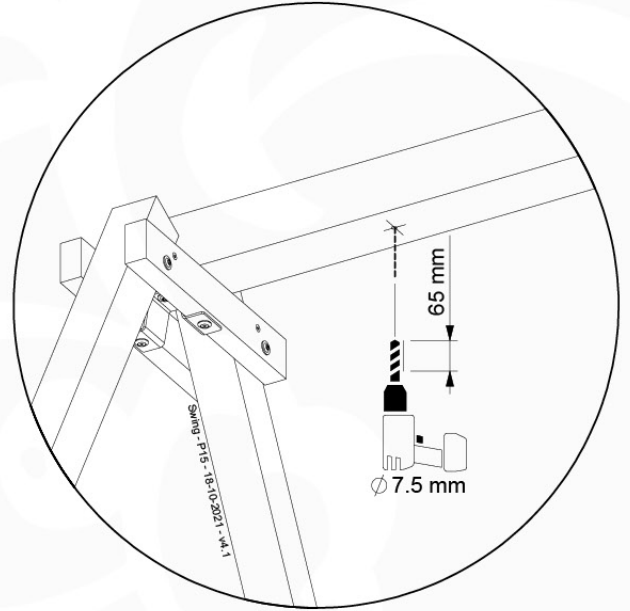

05-6

	PartNo	PartName	QTY.
Hardware Pack	001_406	Stealth Screw 8x45	4
	001_417	Stealth Screw 8x80	4
	001_422	Stealth Screw 8x137	3
	002_220	Gap Point Screw T25 - 5x45	12
	002_223	Gap Point Screw T25 - 5x80	6
Other	005_528	Swing Beam Bracket 7x7	1
	005_529	Swing Beam Bracket 9x9	1
	007_001	Ground-anchor	2
Hardware Pack	022_31x	bpc-base version 3	2
	022_84x	bpc cover	2
	023_031	Finishing Washer GPS 5.0	2
Other	101_003	Swing hook with Carabiner	4

1 - 18-10-2021 - 18-10-2021 - 18-10-2021 - 18-10-2021

06-1

Swing - 06-1 - 18-10-2021 - 18-10-2021 - 18-10-2021 - 18-10-2021

06-2

06-3

06-4

06-5

06-6