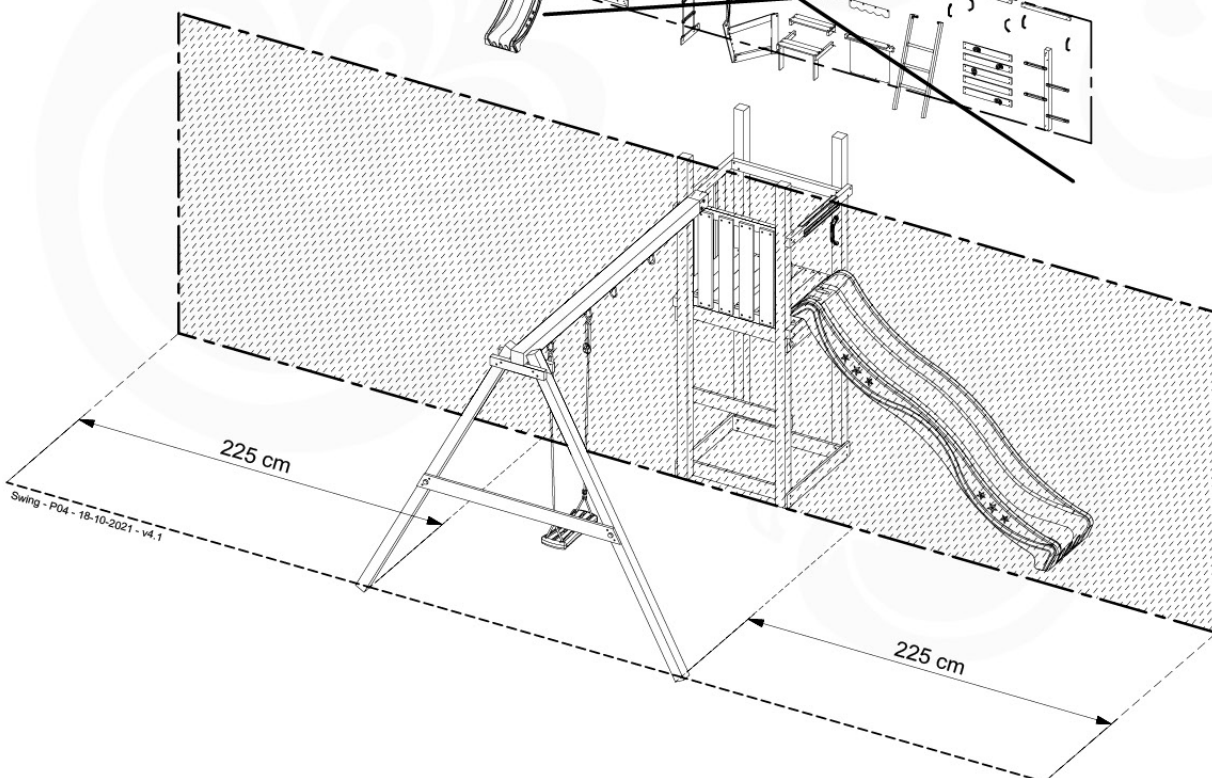

03 Timber

		1-Swing Module 200	2-Swing Module 200	1-Swing Module 220	2-Swing Module 220	1-Swing Module 220 Extra	2-Swing Module 220 Extra
L		657_101	657_102	657_151	657_152	650_178	650_179
A240 A220	239cm - 240cm 219cm - 220cm	2 x	2 x	2 x	2 x		
B240 B220 B160	239cm - 240cm 219cm - 220cm 159cm - 160cm	1 x	1 x	1 x	1 x	2 x 1 x	3 x
C37	36cm - 37cm	2 x	2 x	2 x	2 x	2 x	2 x
D141	140cm - 141cm	2 x	2 x	2 x	2 x	2 x	2 x

26-Oct-2021

04 Product ID

05 Safe Playground Planning

05-1

05-2

05-3

05-4

05-5

05-6

	PartNo	PartName	QTY.
Hardware Pack	001_406	Stealth Screw 8x45	4
	001_417	Stealth Screw 8x80	4
	001_422	Stealth Screw 8x137	3
	002_220	Gap Point Screw T25 - 5x45	12
	002_223	Gap Point Screw T25 - 5x80	6
Other	005_528	Swing Beam Bracket 7x7	1
	005_529	Swing Beam Bracket 9x9	1
	007_001	Ground-anchor	2
Hardware Pack	022_31x	bpc-base version 3	2
	022_84x	bpc cover	2
	023_031	Finishing Washer GPS 5.0	2
Other	101_003	Swing hook with Carabiner	4

1 - 18-10-2021 - 18-10-2021 - 18-10-2021 - 18-10-2021

06-1

Swing - 06-1 - 18-10-2021 - 18-10-2021 - 18-10-2021 - 18-10-2021

06-2

06-3

06-4

06-5

06-6