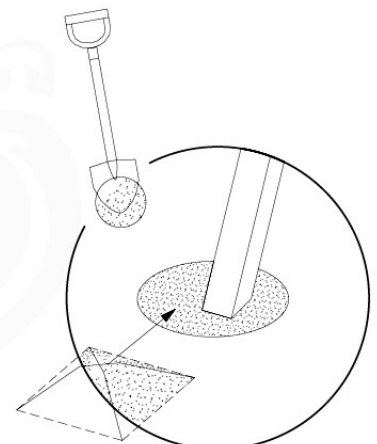

05-3

05-4

05-5

05-6

06

	PartNo	PartName	QTY.
Hardware Pack	001_406	Stealth Screw 8x45	4
	001_417	Stealth Screw 8x80	3
	001_422	Stealth Screw 8x137	3
	002_220	Gap Point Screw T25 - 5x45	12
	002_223	Gap Point Screw T25 - 5x80	6
Other	005_528	Swing Beam Bracket 7x7	1
	005_529	Swing Beam Bracket 9x9	1
	007_001	Ground-anchor	2
Hardware Pack	022_31x	bpc-base version 3	2
	022_84x	bpc cover	2
	023_031	Finishing Washer GPS 5.0	2
Other	101_003	Swing hook with Carabiner	4

06-7

06 -8

06 -9

D180
D141

07 -1

07 -2

08

09