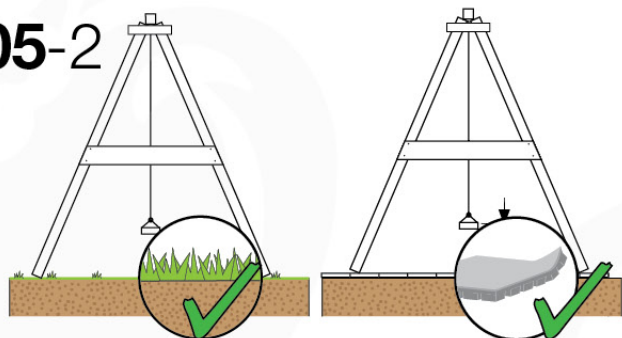

output: 20/11/20

04 Product ID

Art. Description: _____

SKU: _____

LOT: _____

05 Safe Playground Planning

05-1

05-2