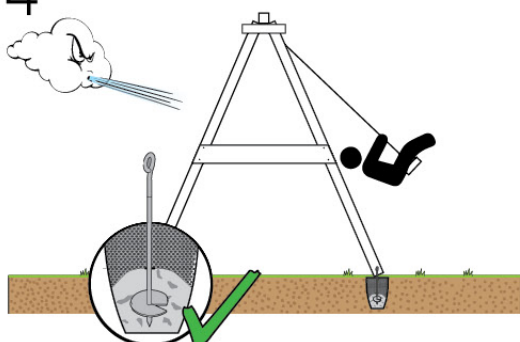

05-3

05-4

05-5

05-6

06

	PartNo	PartName	QTY.
Hardware Pack	001_406	Stealth Screw 8x45	4
	001_417	Stealth Screw 8x80	3
	001_422	Stealth Screw 8x137	3
	002_220	Gap Point Screw T25 - 5x45	12
	002_223	Gap Point Screw T25 - 5x80	6
Other	005_528	Swing Beam Bracket 7x7	1
	005_529	Swing Beam Bracket 9x9	1
	007_001	Ground-anchor	2
Hardware Pack	022_31x	bpc-base version 3	2
	022_84x	bpc cover	2
	023_031	Finishing Washer GPS 5.0	2
Other	101_003	Swing hook with Carabiner	4