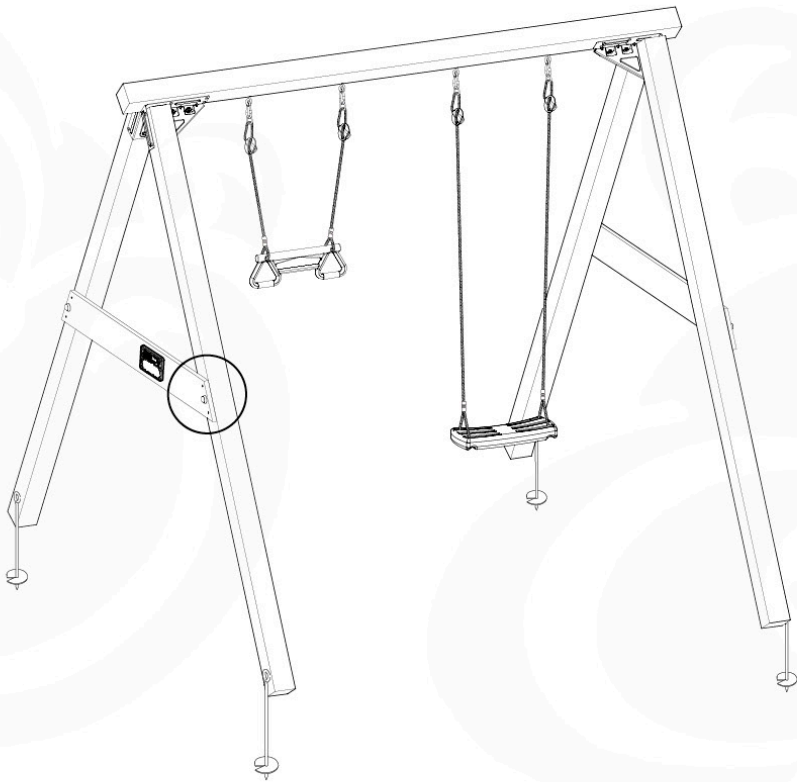

min. 35 cm

8c

1x
122_112

9 Product Identification

4x 13 mm
002_042

1x
103_901

10 Safety Check

1x
022_910

11

Playtowers

Playhouses

Modules

Links

Swings

Frames

Accessories