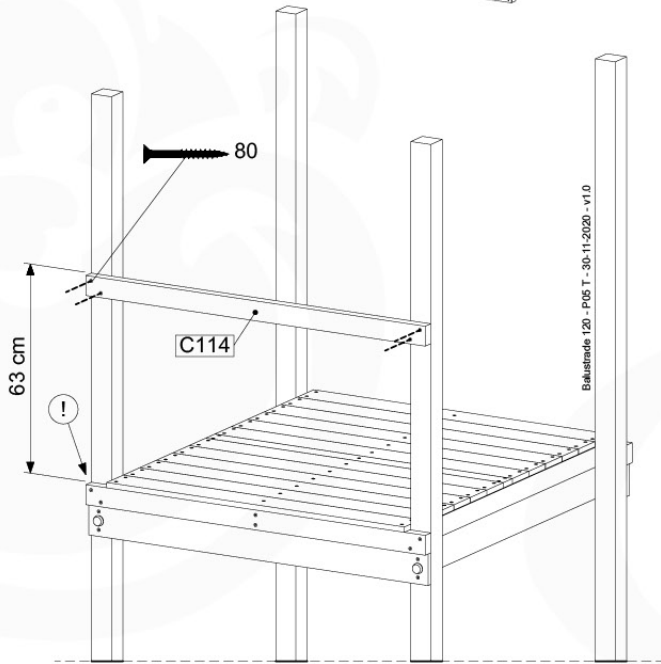

06-1

07 Roof

Club

Castle