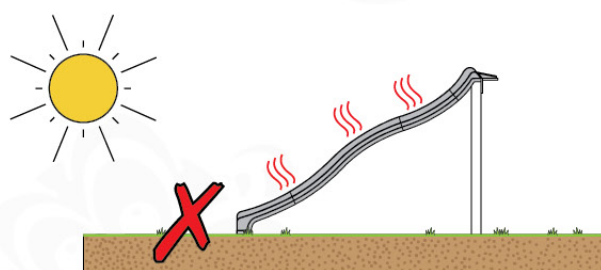

02 Safe Playground

02-1

02-2

02-3

02-4

02-5