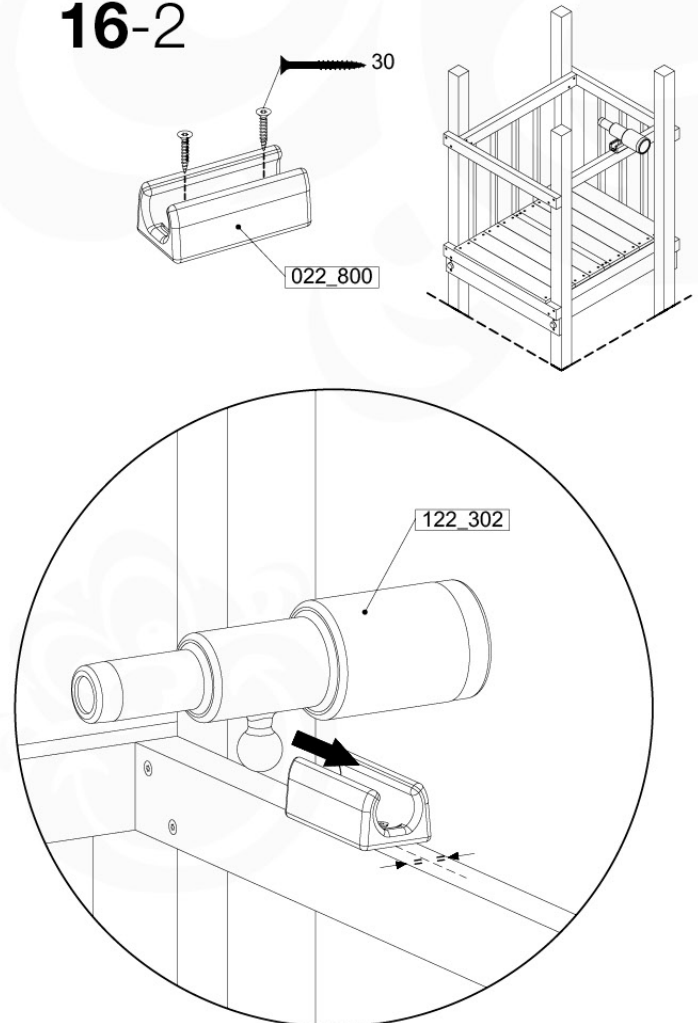

16-2

Accessory ref. - P03 - 18-11-2020 - v3