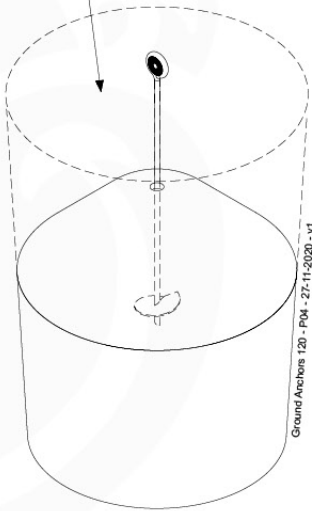

Parts:
Hardware Package Tower →

Ground Anchors 120 - P02 - 27-11-2020 - v1

12-1

12-2

40 L / 80 kg

Grand Anchors 120 - P04 - 27-11-2020 - v1

24h

13 Add-on