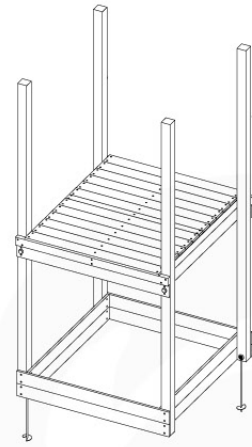

+

1-Swing frame / 2-Swing frame
457_101
457_102

12

+

1-Climb frame / 2-Climb frame
457_105
457_106

12

12 Ground Anchors

GA05

Parts:
Hardware Package Tower →

Ground Anchors 120 - P02 - 27-11-2020 - v1

12-1

12-2

40 L / 80 kg

Grand Anchors 120 - P04 - 27-11-2020 - v1

24h

13 Add-on