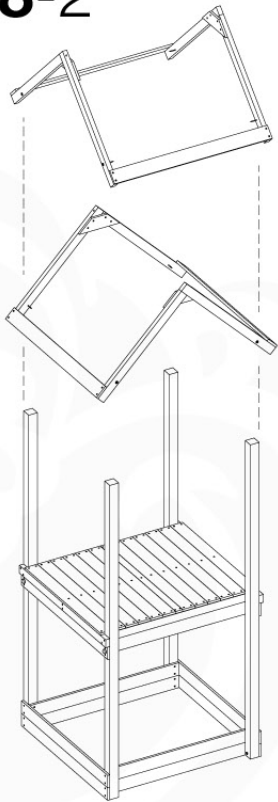

Base Tower NL - P06 - BT11 - 30-11-2020 - v3.0

04-1

04-2

04-3

04-4

05 Balustrade (1x)

BL03

	PartNo	PartName	QTY.
Hardware Pack	002_220	Gap Point Screw T25 - 5x45	24
	002_223	Gap Point Screw T25 - 5x80	4
Timber	C114	Beam 1140 mm	1
	D65	Board 650 mm	6

Balustrade 120 - P02 U - 30-11-2020 - v1.0

05-1

06 Balustrade (1x)

BL04

	PartNo	PartName	QTY.
Hardware Pack	002_220	Gap Point Screw T25 - 5x45	24
	002_223	Gap Point Screw T25 - 5x80	4
Timber	C114	Beam 1140 mm	1
	D65	Board 650 mm	6

Balustrade 120 - P04 U - 30-11-2020 - v1.0

06-1

07 Roof

Club

Castle

08-2

Roof ClubCastle 120 - P05 - 26-11-2020 - v1

08-3

Roof ClubCastle 120 - P07 - RF06 - 26-11-2020 - v1

≤ 11 x D127

2x

08-4

09 Roof Castle

RF07

	PartNo	PartName	QTY.
Hardware Pack	001_417	Stealth Screw 8x80	4
	002_220	Gap Point Screw T25 - 5x45	20
	002_223	Gap Point Screw T25 - 5x80	2
	002_308	Gap Point Screw T25 - 5x20	10
	023_031	Finishing Washer GPS 5.0	10
Other	123_222	Sheet Canvas Navigator Line 1200x1850	1
Timber	C90	Beam 900 mm	2
	C96	Beam L=(900+beamheight) mm	2
	D65	Board 650 mm	1
	D120	Board 1200 mm	3