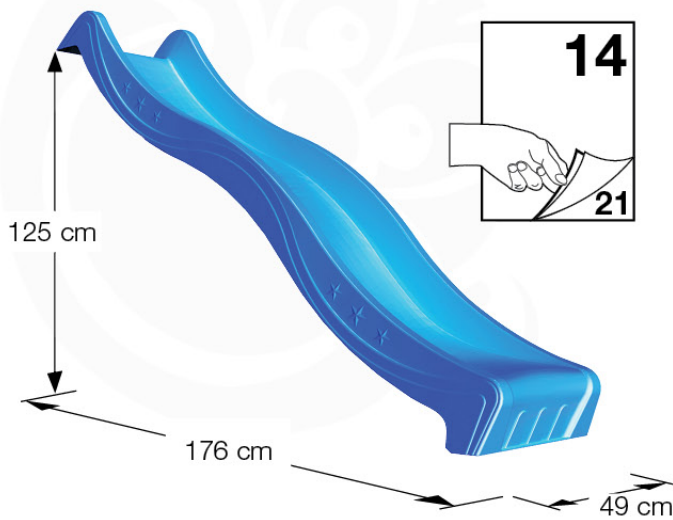

13 Add-on

Wavy Star Slide XL

- 324_100 Yellow
- 324_400 Red
- 324_200 Blue
- 324_500 Fuchsia
- 324_300 Green
- 324_600 Dark Green

Fireman's Pole

201_275