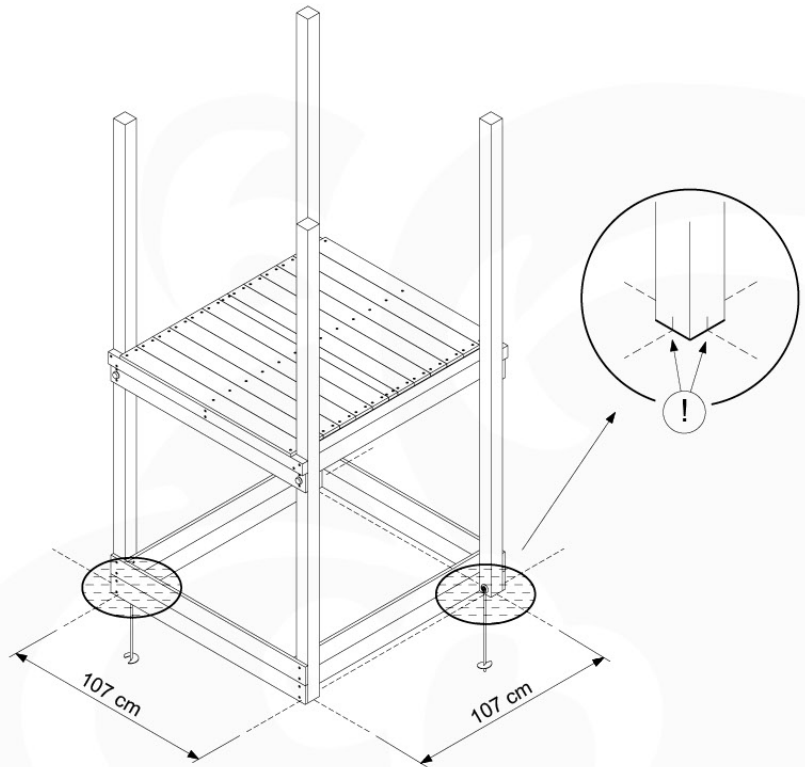

Foundation Plan - P07 - 27-11-2020 - v3