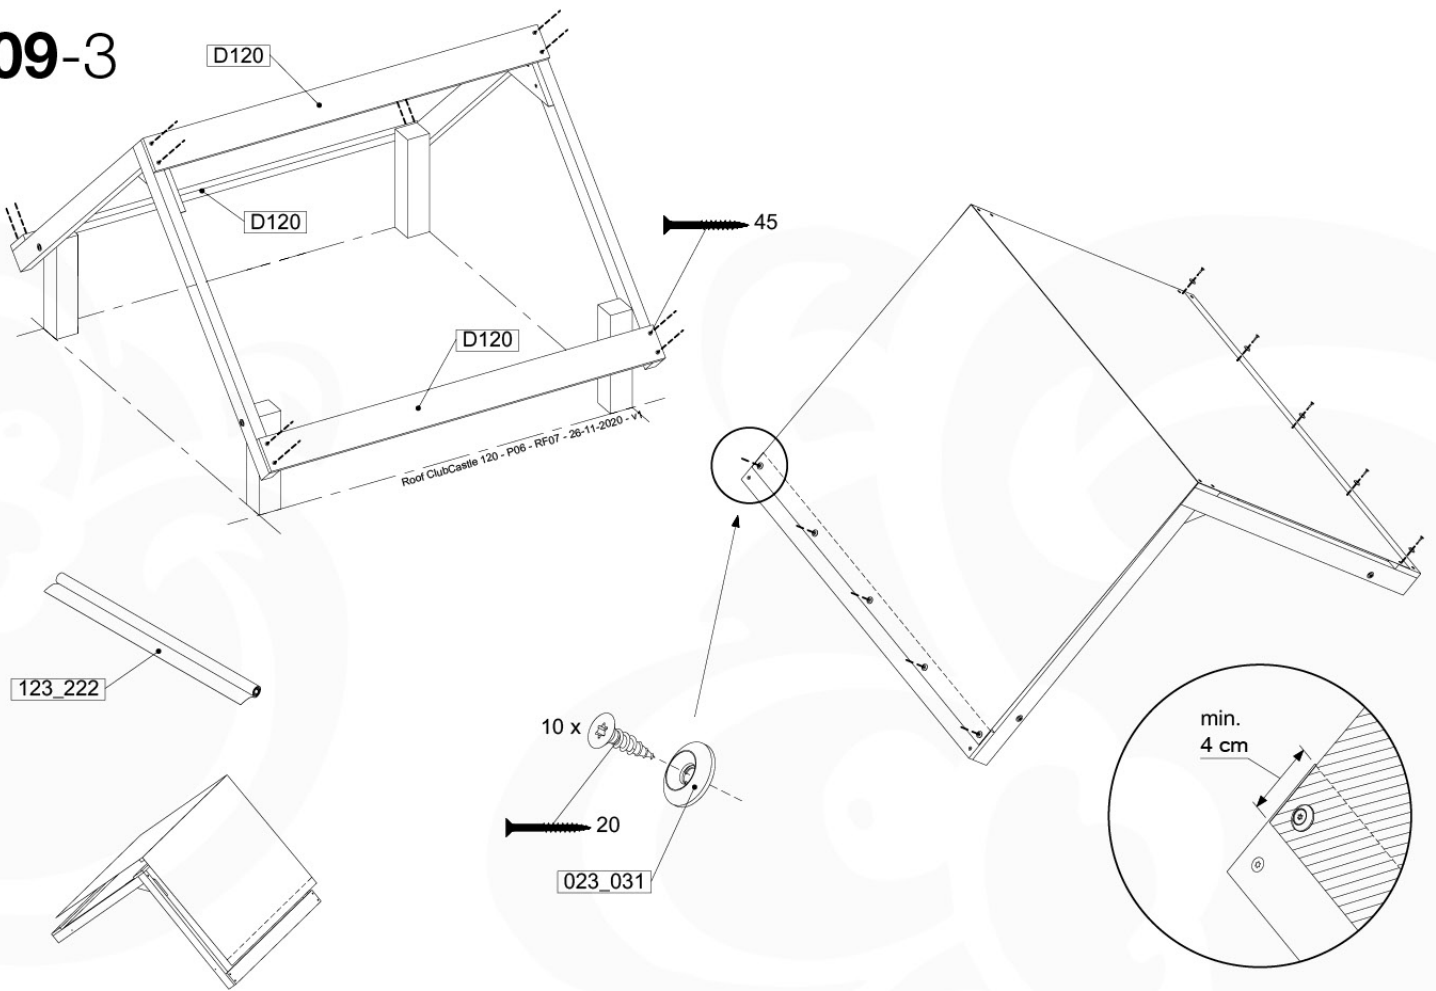

09-3

10 Ladder

LA11

	PartNo	PartName	QTY.
Hardware Pack	001_411	Stealth Screw 8x60	2
	001_417	Stealth Screw 8x80	1
	002_220	Gap Point Screw T25 - 5x45	22
	002_223	Gap Point Screw T25 - 5x80	9
Other	005_03x	Ladder Rung Y/B/G/R	3
	022_835	Rung Cap	6
	120_102	Handgrip set (complete 2x)	1
Timber	C70	Beam 700 mm	1
	C114	Beam 1140 mm	1
	C130	Beam 1300 mm	2
	D65	Board 650 mm	3