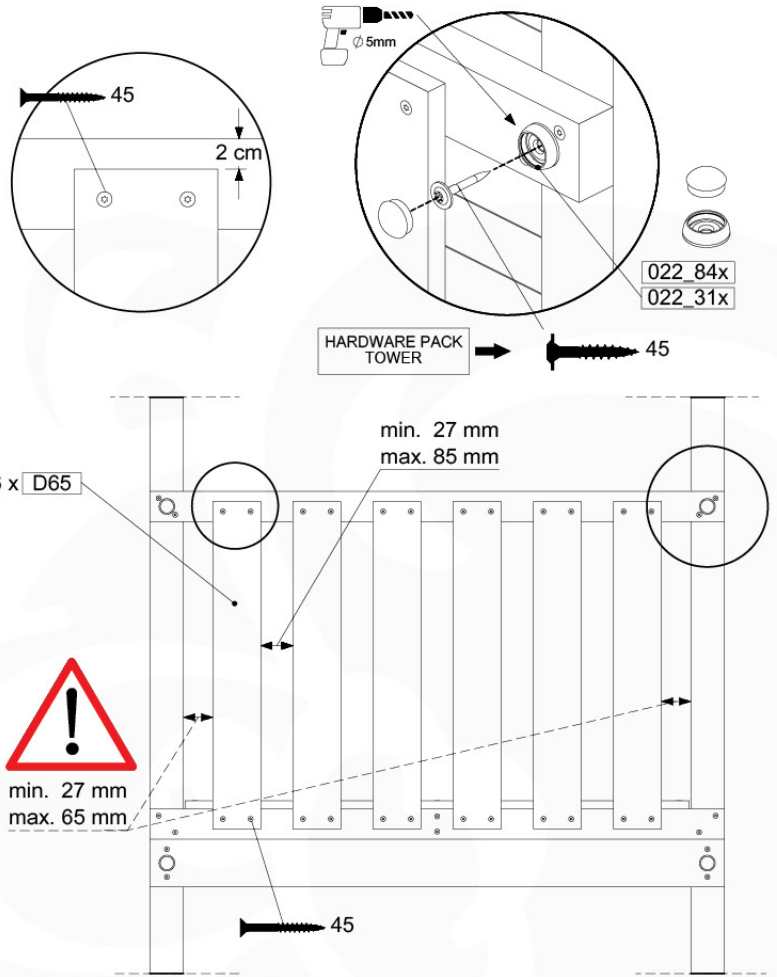

06-1

07 Roof

Club

Castle