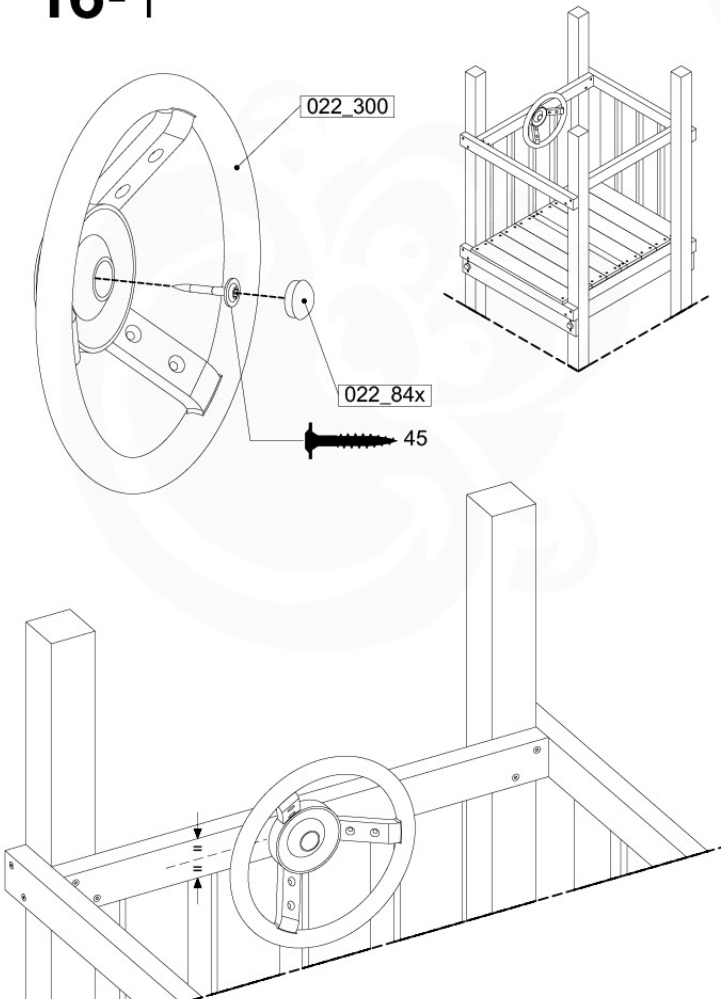

16 Accessories

AC01

(194_119)

	PartNo	PartName	QTY.
Hardware Pack 100_617	001_406	Stealth Screw 8x45	1
	002_041	Dome head screw 4.5 x 20 mm	3
	002_042	Dome head screw 3.5 x 13mm	4
	002_219	Gap Point Screw T25 - 5x30	2
	022_84x	bpc cover	1
Other	022_300	Steering Wheel	1
	022_800	Rail P/T 105	1
	022_910	Sandpad	1
	103_901	Logo ID Plate	1
	104_107	Tool Set Climbing Units	1
	120_024	Tower Flag	1
	122_302	Telescope	1

Accessory ref. - P02 - 18-11-2020 - v3

16-1