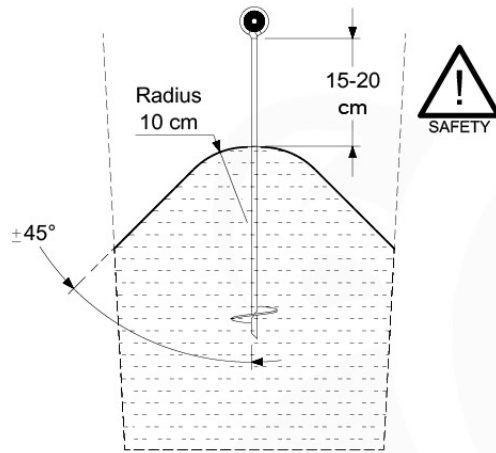

Parts:
Hardware Package Tower →

Ground Anchors 120 - P02 - 27-11-2020 - v1

12-1

12-2

40 L / 80 kg

Grand Anchors 120 - P04 - 27-11-2020 - v1

24h

13 Add-on