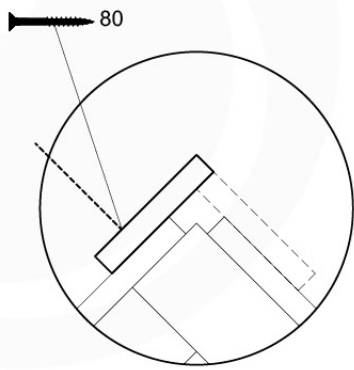

08-4

09 Roof Castle

RF07

	PartNo	PartName	QTY.
Hardware Pack	001_417	Stealth Screw 8x80	4
	002_220	Gap Point Screw T25 - 5x45	20
	002_223	Gap Point Screw T25 - 5x80	2
	002_308	Gap Point Screw T25 - 5x20	10
	023_031	Finishing Washer GPS 5.0	10
Other	123_222	Sheet Canvas Navigator Line 1200x1850	1
Timber	C90	Beam 900 mm	2
	C96	Beam L=(900+beamheight) mm	2
	D65	Board 650 mm	1
	D120	Board 1200 mm	3