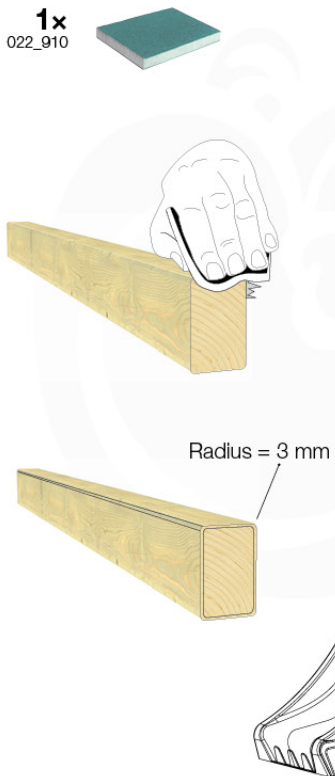

SlideFP 120 x Ballastende - F23 FFTR - 27-11-2020 - v1.0

15-1

15-2

16 Accessories

AC01

(194_119)

	PartNo	PartName	QTY.
Hardware Pack 100_617	001_406	Stealth Screw 8x45	1
	002_041	Dome head screw 4.5 x 20 mm	3
	002_042	Dome head screw 3.5 x 13mm	4
	002_219	Gap Point Screw T25 - 5x30	2
	022_84x	bpc cover	1
Other	022_300	Steering Wheel	1
	022_800	Rail P/T 105	1
	022_910	Sandpad	1
	103_901	Logo ID Plate	1
	104_107	Tool Set Climbing Units	1
	120_024	Tower Flag	1
	122_302	Telescope	1

Accessory ref. - P02 - 18-11-2020 - v3

16-1

16-2

Accessory ref. - P03 - 18-11-2020 - v3

16-3

16-4

Accessory set - P04 - 16-11-2020 - v3

16-5