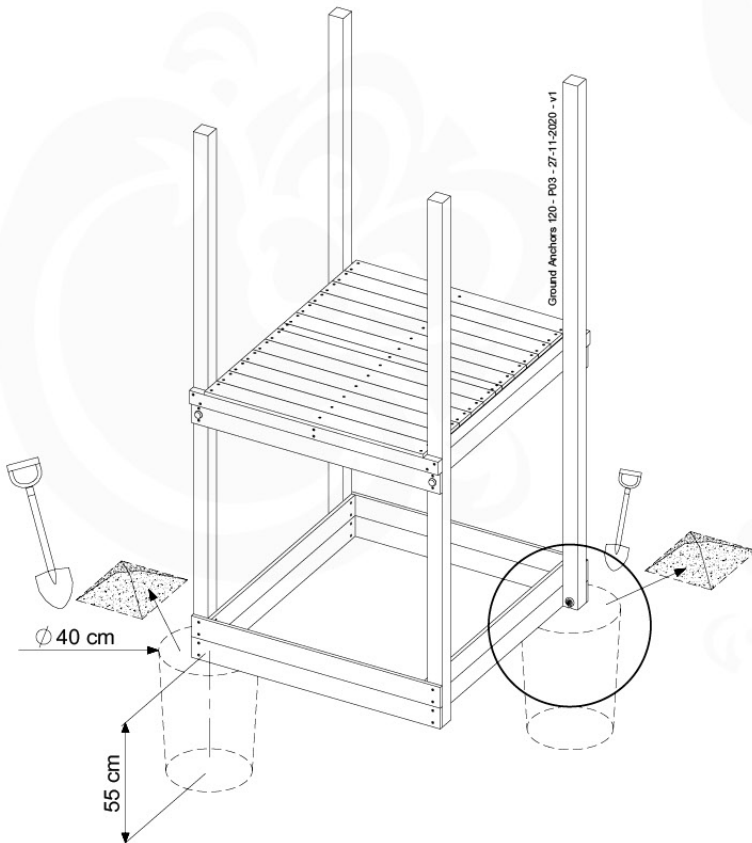

+

1-Swing frame / 2-Swing frame
457_101
457_102

12

+

1-Climb frame / 2-Climb frame
457_105
457_106

12

12 Ground Anchors

GA05

Parts:
Hardware Package Tower →

Ground Anchors 120 - P02 - 27-11-2020 - v1

12-1

12-2

40 L / 80 kg

Grand Anchors 120 - P04 - 27-11-2020 - v1

24h

13 Add-on