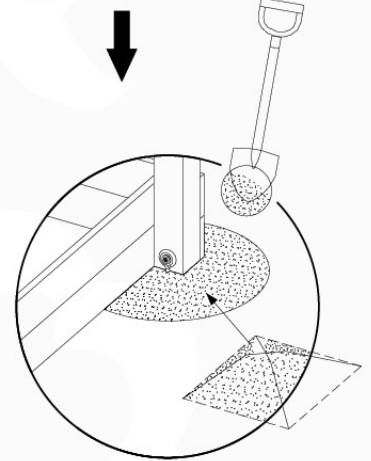

Parts:
Hardware Package Tower →

Ground Anchors 120 - P02 - 27-11-2020 - v1

12-1

12-2

40 L / 80 kg

Grand Anchors 120 - P04 - 27-11-2020 - v1

24h

13 Add-on