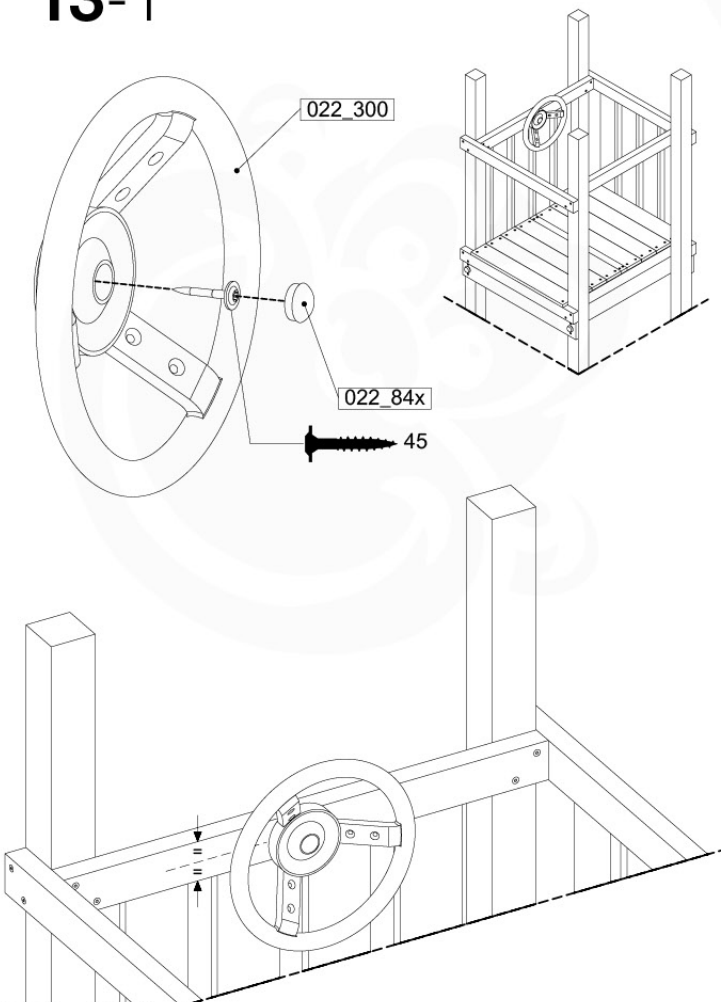

13 Accessories

AC01

	PartNo	PartName	QTY.
Hardware Pack	001_406	Stealth Screw 8x45	1
	002_041	Dome head screw 4.5 x 20 mm	3
	002_042	Dome head screw 3.5 x 13mm	4
	002_219	Gap Point Screw T25 - 5x30	2
	022_84x	bpc cover	1
Other	022_300	Steering Wheel	1
	022_800	Rail P/T 105	1
	022_910	Sandpad	1
	103_901	Logo ID Plate	1
	104_107	Tool Set Climbing Units	1
	120_024	Tower Flag	1
	122_302	Telescope	1

Accessory list - P02 - 18-11-2020 - v3

13-1