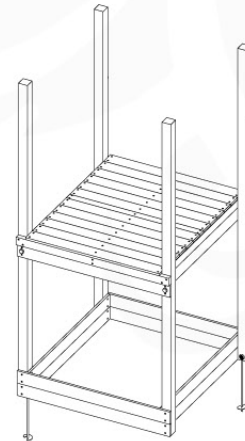

08 Swing Frame / Climb Frame

09

+

09

1-Swing frame / 2-Swing frame
457_101
457_102

+

09

1-Climb frame / 2-Climb frame
457_105
457_106

09 Ground Anchors

GA05

Parts:
Hardware Package Tower

Ground Anchors 120 - P102 - 27-11-2020 - v1