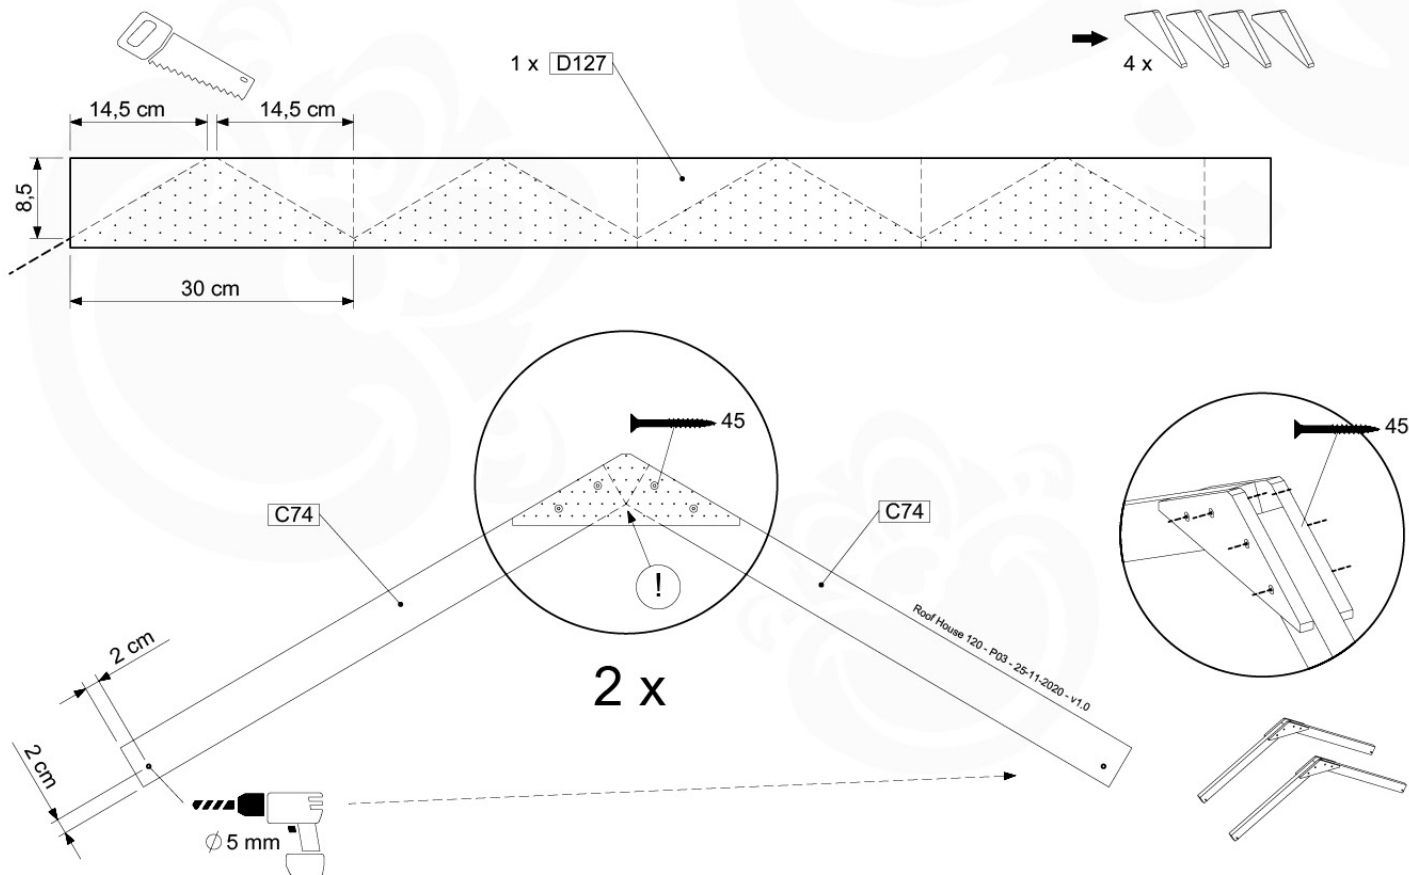

06 Roof House

RF11

	PartNo	PartName	QTY.
Hardware Pack	001_411	Stealth Screw 8x60	4
	001_417	Stealth Screw 8x80	4
	002_220	Gap Point Screw T25 - 5x45	106
	002_223	Gap Point Screw T25 - 5x80	16
Timber	C74	Beam 740 mm	4
	C154	Beam 1540 mm	2
	D127	Board 1270 mm	21-25

Roof House 120 - P02 - 25-11-2020 - v1.0

www.jungle gym.com

06-1