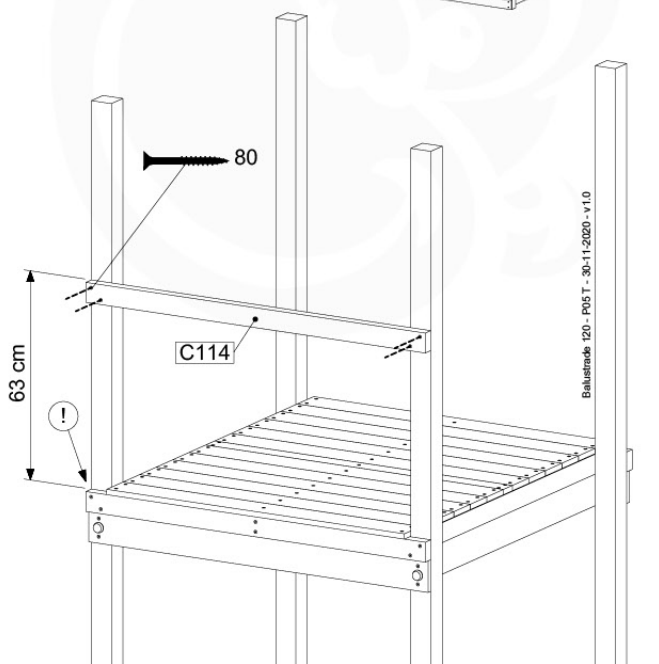

05 Balustrade (2x)

BL04

	PartNo	PartName	QTY.
Hardware Pack	002_220	Gap Point Screw T25 - 5x45	24
	002_223	Gap Point Screw T25 - 5x80	4
Timber	C114	Beam 1140 mm	1
	D65	Board 650 mm	6

Balustrade 120 - P03 T - 30-11-2020 - v1.0

05-1