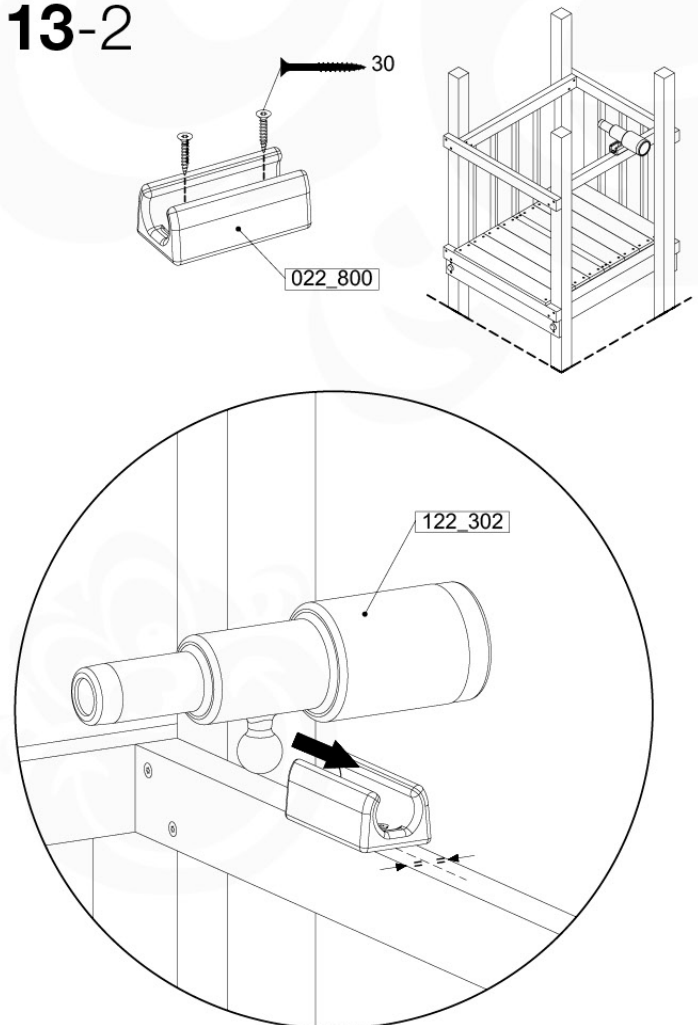

13-2

Accessory list - P03 - 18-11-2020 - v3