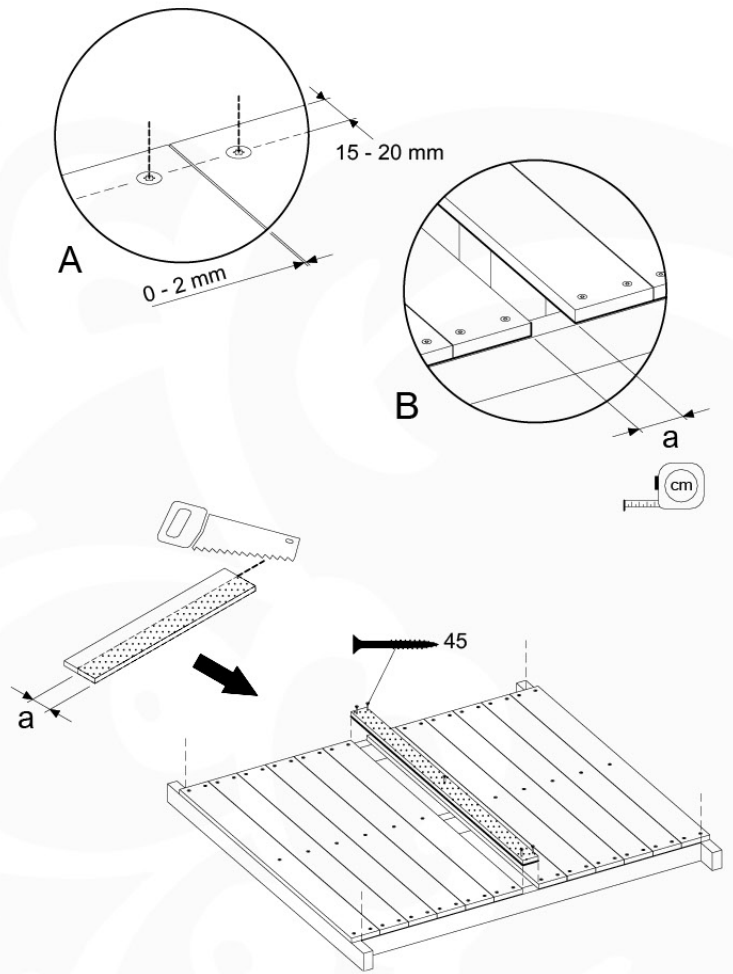

Foundation Plan - P06 - 27-11-2020 - v3

04 Base Tower

BT11

	PartNo	PartName	QTY.
Hardware Pack	001_406	Stealth Screw 8x45	10
	002_220	Gap Point Screw T25 - 5x45	118
	002_223	Gap Point Screw T25 - 5x80	20
Other	007_001	Ground-anchor	2
Hardware Pack	022_31x	bpc-base version 3	8
	022_84x	bpc cover	8
Timber	A240	Post 70x70 L2400	4
	C114	Beam 1140 mm	5
	D100	Board 1000 mm	11-14
	D114	Board 1140 mm	12

Base Tower.NL - P06 - BT11 - 30-11-2020 - v3.0

Base Tower.NL - Base Tower

04-1

Base Tower.NL - P14 - BT11 - 30-11-2020 - v3.0

04-2

04-3

04-4

05 Balustrade (2x)

BL04

	PartNo	PartName	QTY.
Hardware Pack	002_220	Gap Point Screw T25 - 5x45	24
	002_223	Gap Point Screw T25 - 5x80	4
Timber	C114	Beam 1140 mm	1
	D65	Board 650 mm	6

Balustrade 120 - P03 T - 30-11-2020 - v1.0