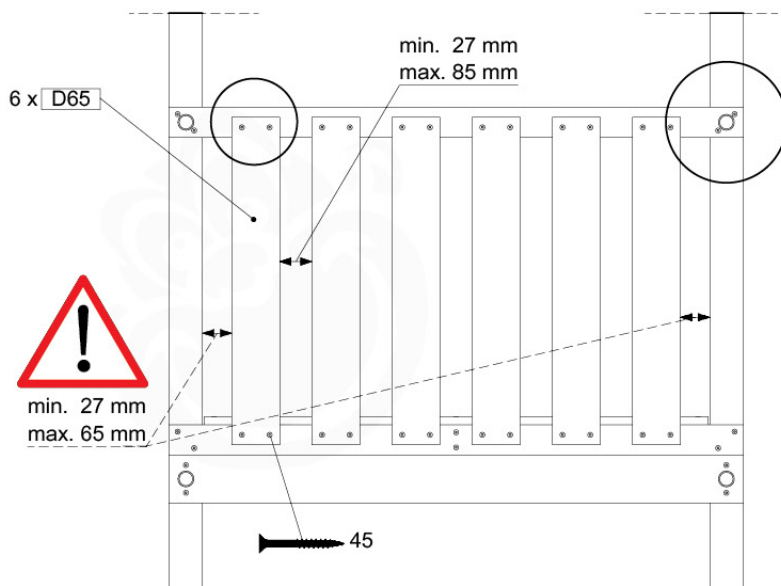

05 Balustrade (2x)

BL04

	PartNo	PartName	QTY.
Hardware Pack	002_220	Gap Point Screw T25 - 5x45	24
	002_223	Gap Point Screw T25 - 5x80	4
Timber	C114	Beam 1140 mm	1
	D65	Board 650 mm	6

Balustrade 120 - P03 T - 30-11-2020 - v1.0

05-1