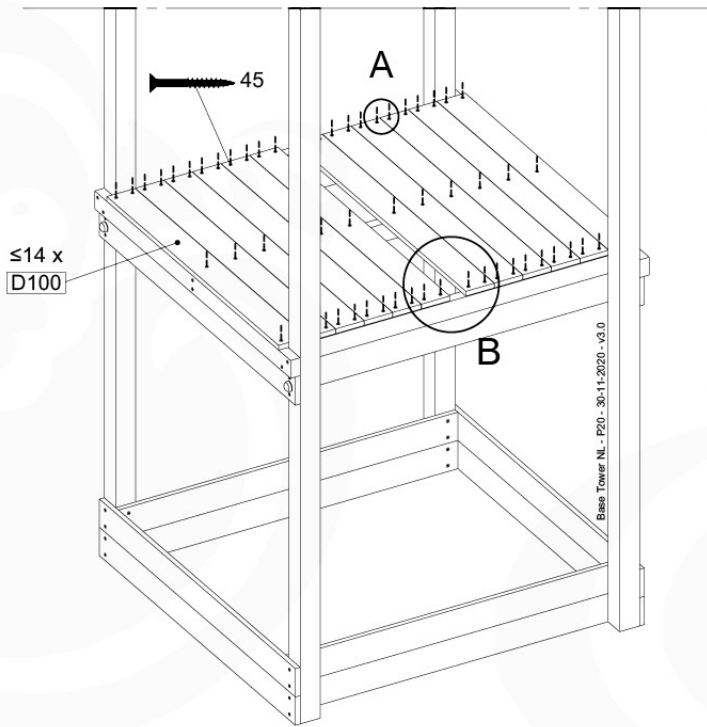

Foundation Plan - P06 - 27-11-2020 - v3

04 Base Tower

BT11

	PartNo	PartName	QTY.
Hardware Pack	001_406	Stealth Screw 8x45	10
	002_220	Gap Point Screw T25 - 5x45	118
	002_223	Gap Point Screw T25 - 5x80	20
Other	007_001	Ground-anchor	2
Hardware Pack	022_31x	bpc-base version 3	8
	022_84x	bpc cover	8
Timber	A240	Post 70x70 L2400	4
	C114	Beam 1140 mm	5
	D100	Board 1000 mm	11-14
	D114	Board 1140 mm	12

Base Tower.NL - P06 - BT11 - 30-11-2020 - v3.0

Base Tower.NL - Base Tower

04-1

Base Tower.NL - P14 - BT11 - 30-11-2020 - v3.0

04-2

04-3

04-4

05 Balustrade (2x)

BL04

	PartNo	PartName	QTY.
Hardware Pack	002_220	Gap Point Screw T25 - 5x45	24
	002_223	Gap Point Screw T25 - 5x80	4
Timber	C114	Beam 1140 mm	1
	D65	Board 650 mm	6

Balustrade 120 - P03 T - 30-11-2020 - v1.0