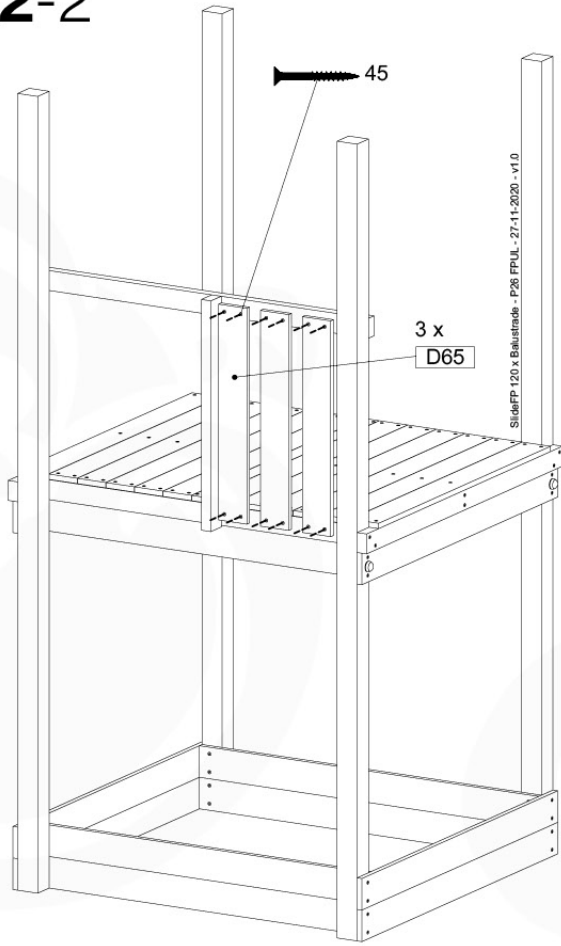

12-2

Fireman's Pole (201_275)
040_335 Part 2