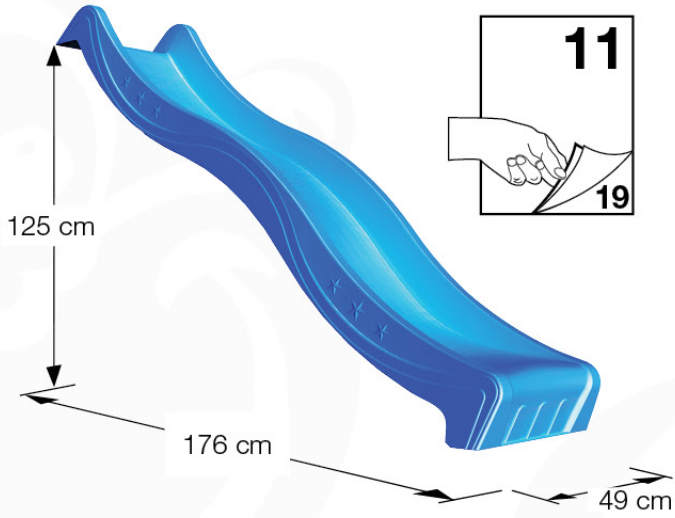

10 Add-on

Wavy Star Slide XL

- 324_100 Yellow
- 324_200 Blue
- 324_300 Green
- 324_400 Red
- 324_500 Fuchsia
- 324_600 Dark Green

Fireman's Pole

201_275