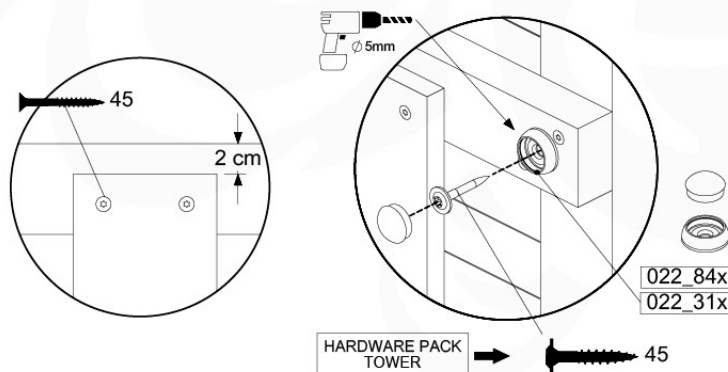

05 Balustrade (2x)

BL04

	PartNo	PartName	QTY.
Hardware Pack	002_220	Gap Point Screw T25 - 5x45	24
	002_223	Gap Point Screw T25 - 5x80	4
Timber	C114	Beam 1140 mm	1
	D65	Board 650 mm	6

Balustrade 120 - P03 T - 30-11-2020 - v1.0

05-1