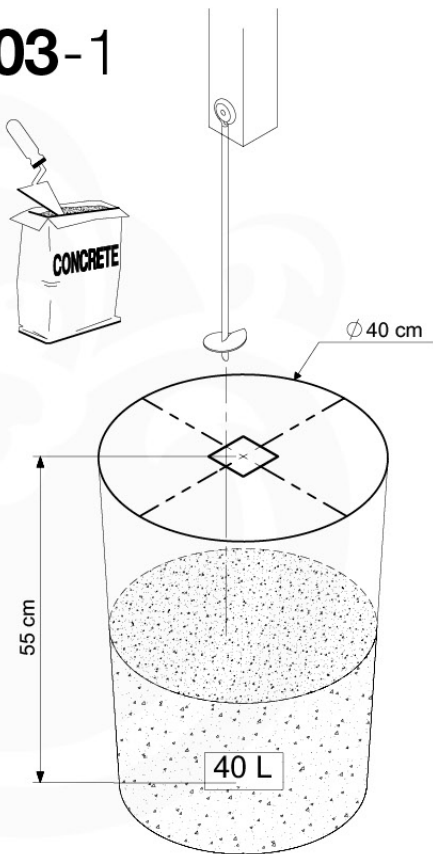

03 Playground Foundation

FD05

03-1