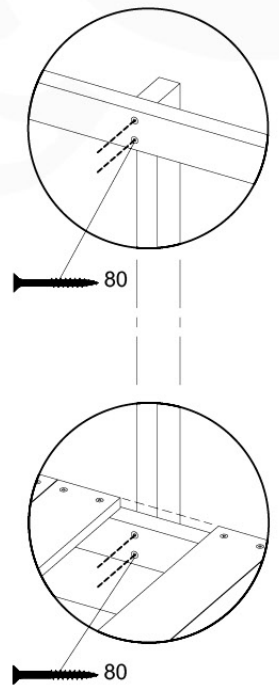

12 Firemans Pole

FP04

	PartNo	PartName	QTY.
Hardware Pack(s)	001_103	M8 Washer Head Screw 40mm	2
	002_220	Gap Point Screw T25 - 5x45	16
	002_223	Gap Point Screw T25 - 5x80	8
	003_010	M8 spring lock washer	2
	003_040	M8 Washer	2
	004_052	M8 Drive-in Nut 30mm	2
	004_054	M8 Drive-in Nut 45mm	2
	022_31x	bpc-base version 3	2
	022_84x	bpc cover	2
Other	102_915	Fireman's Pole	1
Timber	C70	Beam 700 mm	1
	C114	Beam 1140 mm	1
	D65	Board 650 mm	3

12-1