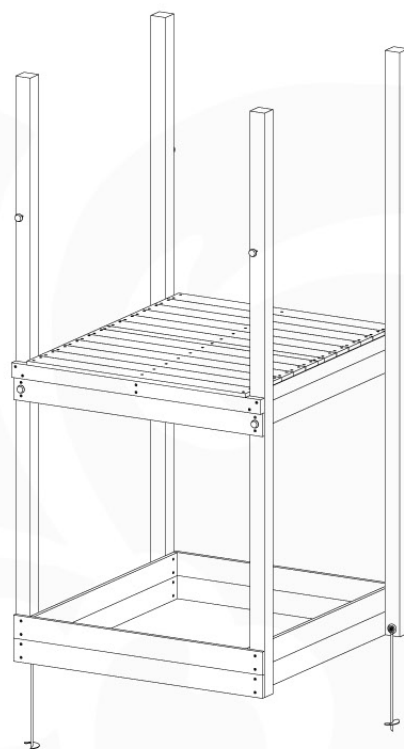

Foundation Plan - P06 - 27-11-2020 - v3

04 Base Tower

BT11

	PartNo	PartName	QTY.
Hardware Pack	001_406	Stealth Screw 8x45	10
	002_220	Gap Point Screw T25 - 5x45	118
	002_223	Gap Point Screw T25 - 5x80	20
Other	007_001	Ground-anchor	2
Hardware Pack	022_31x	bpc-base version 3	8
	022_84x	bpc cover	8
Timber	A240	Post 70x70 L2400	4
	C114	Beam 1140 mm	5
	D100	Board 1000 mm	11-14
	D114	Board 1140 mm	12

Base Tower.NL - P06 - BT11 - 30-11-2020 - v3.0

Base Tower.NL - Base Tower

04-1

Base Tower.NL - P14 - BT11 - 30-11-2020 - v3.0

04-2

04-3

04-4

05 Balustrade (2x)