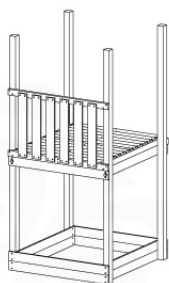

05 Balustrade (2x)

BL04

	PartNo	PartName	QTY.
Hardware Pack	002_220	Gap Point Screw T25 - 5x45	24
	002_223	Gap Point Screw T25 - 5x80	4
Timber	C114	Beam 1140 mm	1
	D65	Board 650 mm	6

Balustrade 120 - P03 T - 30-11-2020 - v1.0

05-1