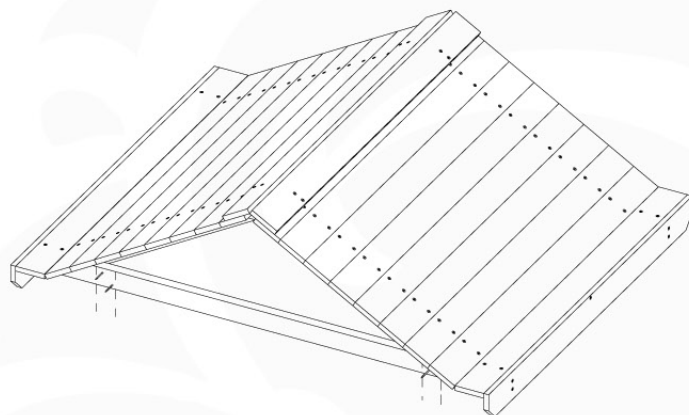

06 Roof House

RF11