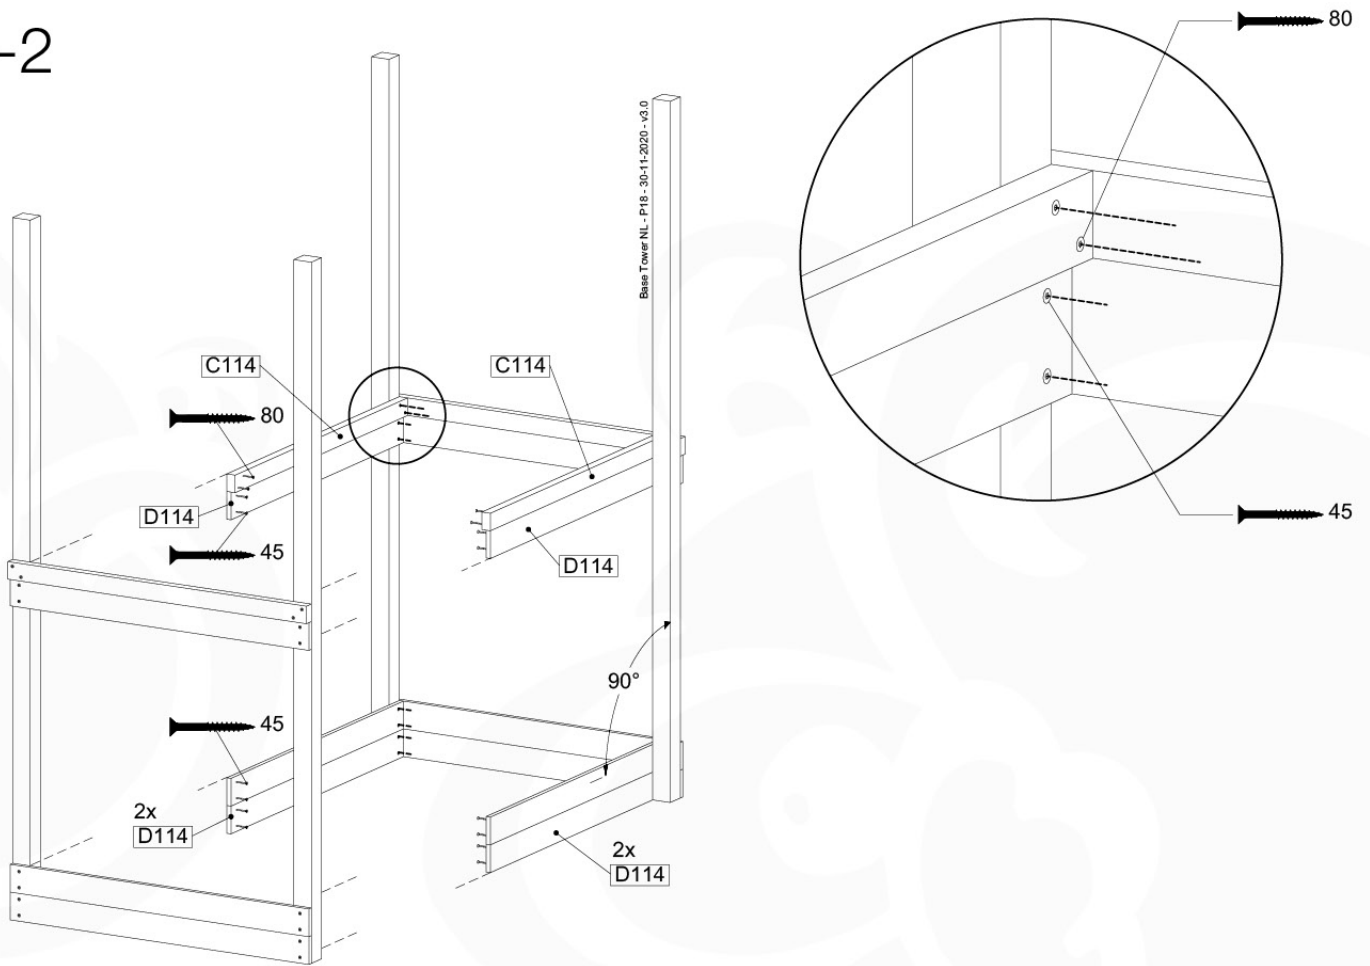

Foundation Plan - P06 - 27-11-2020 - v3

04 Base Tower

BT11

	PartNo	PartName	QTY.
Hardware Pack	001_406	Stealth Screw 8x45	10
	002_220	Gap Point Screw T25 - 5x45	118
	002_223	Gap Point Screw T25 - 5x80	20
Other	007_001	Ground-anchor	2
Hardware Pack	022_31x	bpc-base version 3	8
	022_84x	bpc cover	8
Timber	A240	Post 70x70 L2400	4
	C114	Beam 1140 mm	5
	D100	Board 1000 mm	11-14
	D114	Board 1140 mm	12

Base Tower.NL - P06 - BT11 - 30-11-2020 - v3.0

Base Tower.NL - Base Tower

04-1

Base Tower.NL - P14 - BT11 - 30-11-2020 - v3.0

04-2

04-3

04-4

05 Balustrade (2x)

BL04

	PartNo	PartName	QTY.
Hardware Pack	002_220	Gap Point Screw T25 - 5x45	24
	002_223	Gap Point Screw T25 - 5x80	4
Timber	C114	Beam 1140 mm	1
	D65	Board 650 mm	6

Balustrade 120 - P03 T - 30-11-2020 - v1.0