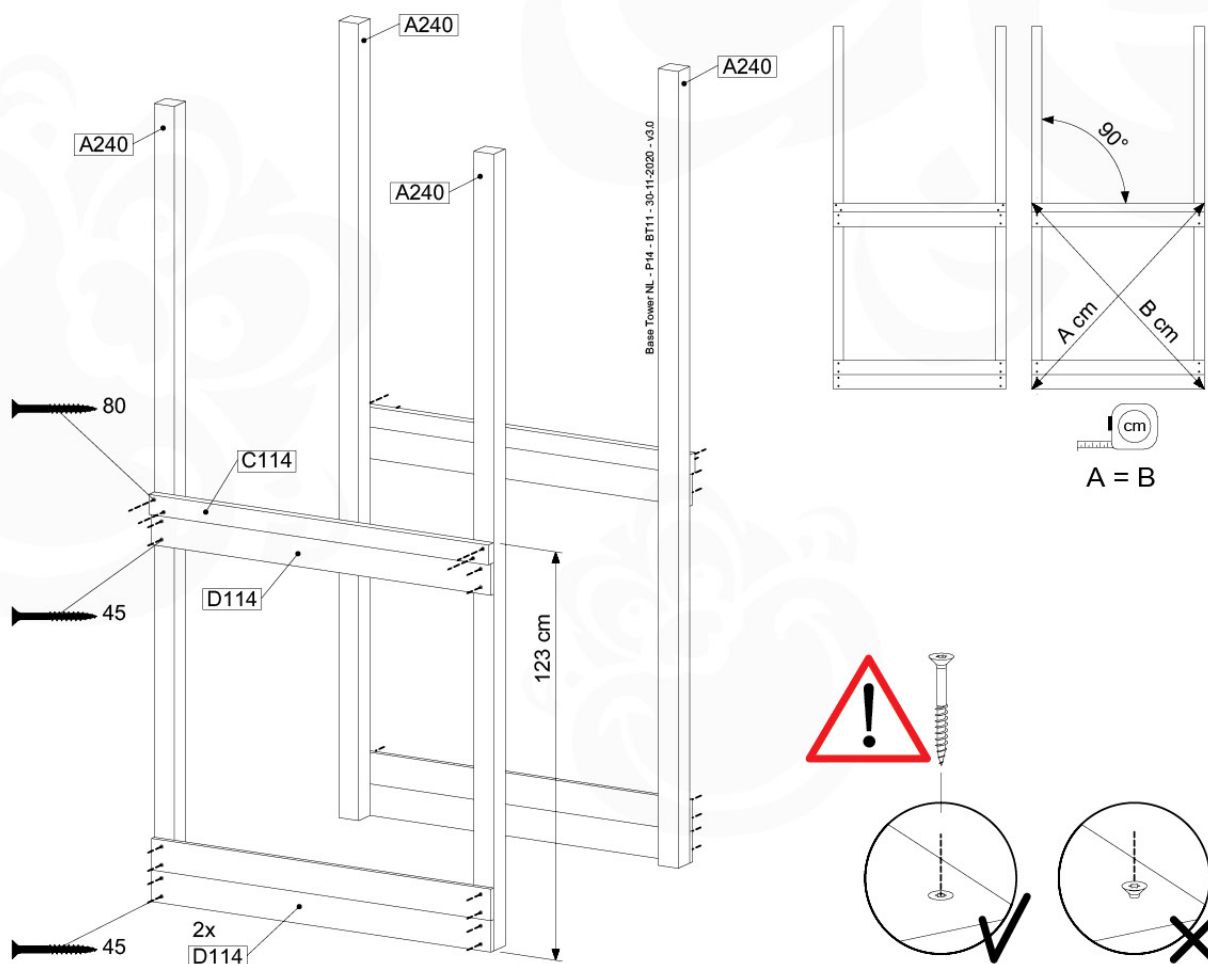

04-1

Base Tower.NL - P14 - BT11 - 30-11-2020 - v3.0