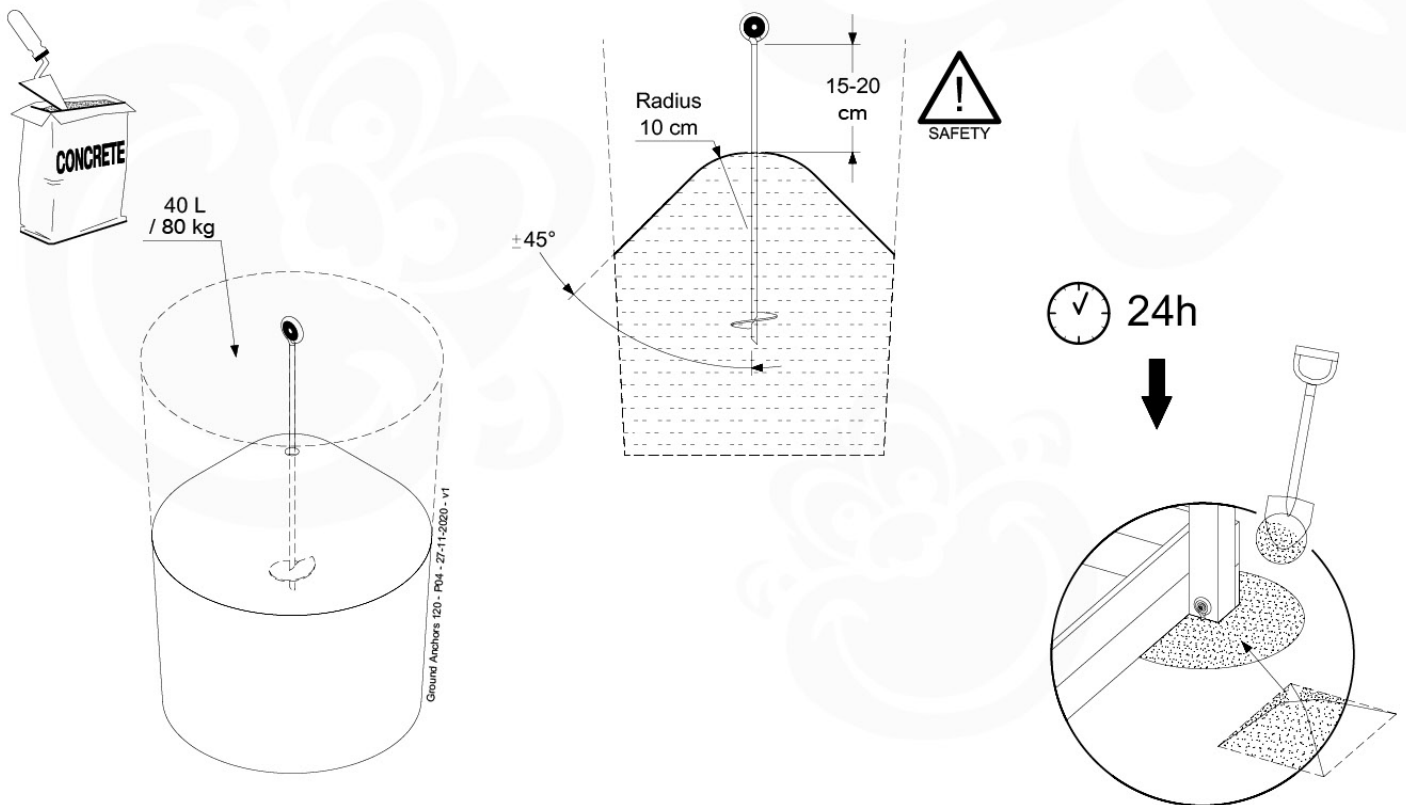

Parts:
Hardware Package Tower

Ground Anchors 120 - P102 - 27-11-2020 - v1

09-1

09-2

10 Add-on

Wavy Star Slide XL

- 324_100 Yellow
- 324_200 Blue
- 324_300 Green
- 324_400 Red
- 324_500 Fuchsia
- 324_600 Dark Green