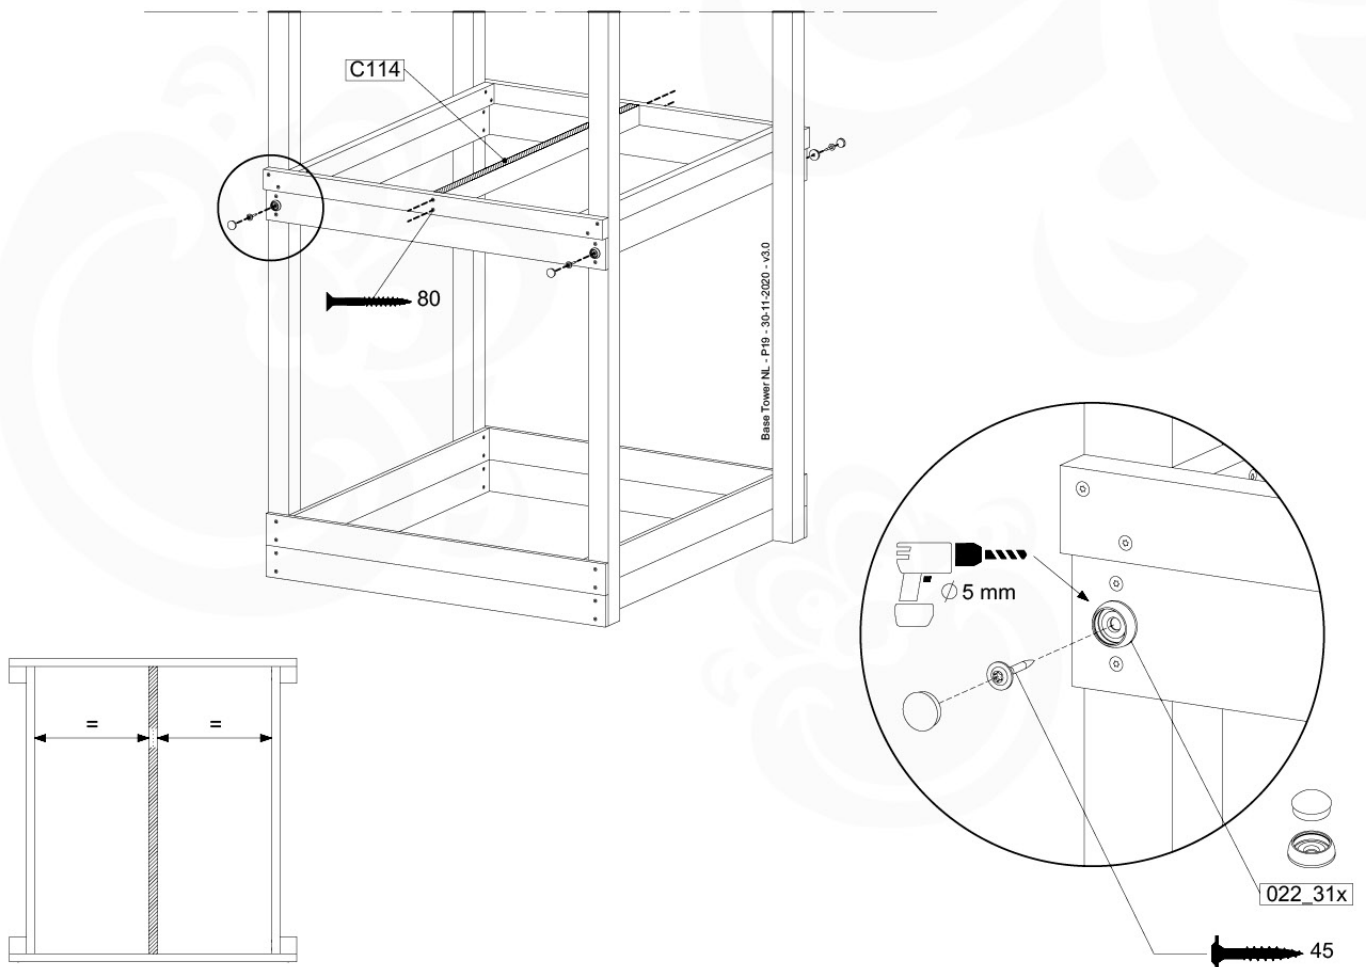

Foundation Plan - P06 - 27-11-2020 - v3

04 Base Tower

BT11

	PartNo	PartName	QTY.
Hardware Pack	001_406	Stealth Screw 8x45	10
	002_220	Gap Point Screw T25 - 5x45	118
	002_223	Gap Point Screw T25 - 5x80	20
Other	007_001	Ground-anchor	2
Hardware Pack	022_31x	bpc-base version 3	8
	022_84x	bpc cover	8
Timber	A240	Post 70x70 L2400	4
	C114	Beam 1140 mm	5
	D100	Board 1000 mm	11-14
	D114	Board 1140 mm	12

Base Tower.NL - P06 - BT11 - 30-11-2020 - v3.0

Base Tower.NL - Base Tower

04-1

Base Tower.NL - P14 - BT11 - 30-11-2020 - v3.0

04-2

04-3

04-4

05 Balustrade (2x)

BL04

	PartNo	PartName	QTY.
Hardware Pack	002_220	Gap Point Screw T25 - 5x45	24
	002_223	Gap Point Screw T25 - 5x80	4
Timber	C114	Beam 1140 mm	1
	D65	Board 650 mm	6

Balustrade 120 - P03 T - 30-11-2020 - v1.0