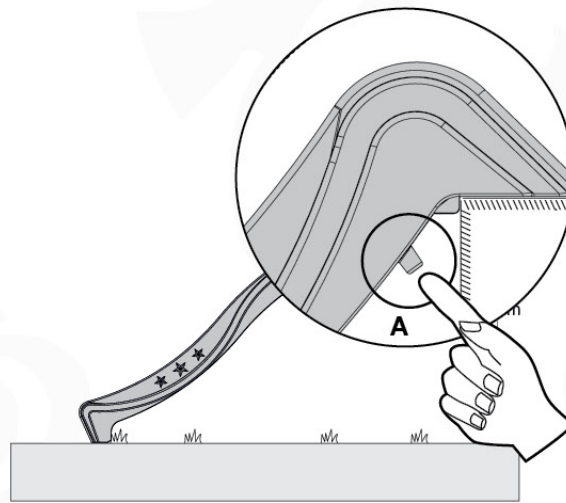

SlideFP 120 x Balustrade - P02.U.L - 27-11-2020 - v1.0

11-1

11-2

11-5

11-6

12 Firemans Pole

FP04

	PartNo	PartName	QTY.
Hardware Pack(s)	001_103	M8 Washer Head Screw 40mm	2
	002_220	Gap Point Screw T25 - 5x45	16
	002_223	Gap Point Screw T25 - 5x80	8
	003_010	M8 spring lock washer	2
	003_040	M8 Washer	2
	004_052	M8 Drive-in Nut 30mm	2
	004_054	M8 Drive-in Nut 45mm	2
	022_31x	bpc-base version 3	2
	022_84x	bpc cover	2
Other	102_915	Fireman's Pole	1
Timber	C70	Beam 700 mm	1
	C114	Beam 1140 mm	1
	D65	Board 650 mm	3