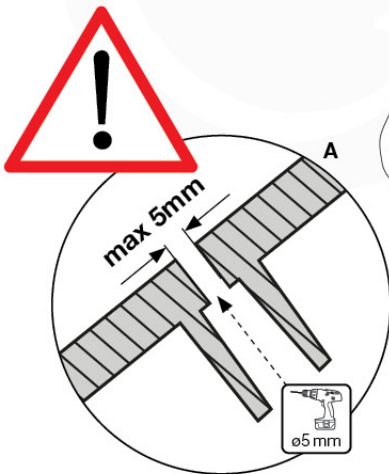

SlideFP 120 x Balustrade - P02.U.L - 27-11-2020 - v1.0

11-1

11-2

11-5

11-6

12 Firemans Pole

FP04

	PartNo	PartName	QTY.
Hardware Pack(s)	001_103	M8 Washer Head Screw 40mm	2
	002_220	Gap Point Screw T25 - 5x45	16
	002_223	Gap Point Screw T25 - 5x80	8
	003_010	M8 spring lock washer	2
	003_040	M8 Washer	2
	004_052	M8 Drive-in Nut 30mm	2
	004_054	M8 Drive-in Nut 45mm	2
	022_31x	bpc-base version 3	2
	022_84x	bpc cover	2
Other	102_915	Fireman's Pole	1
Timber	C70	Beam 700 mm	1
	C114	Beam 1140 mm	1
	D65	Board 650 mm	3