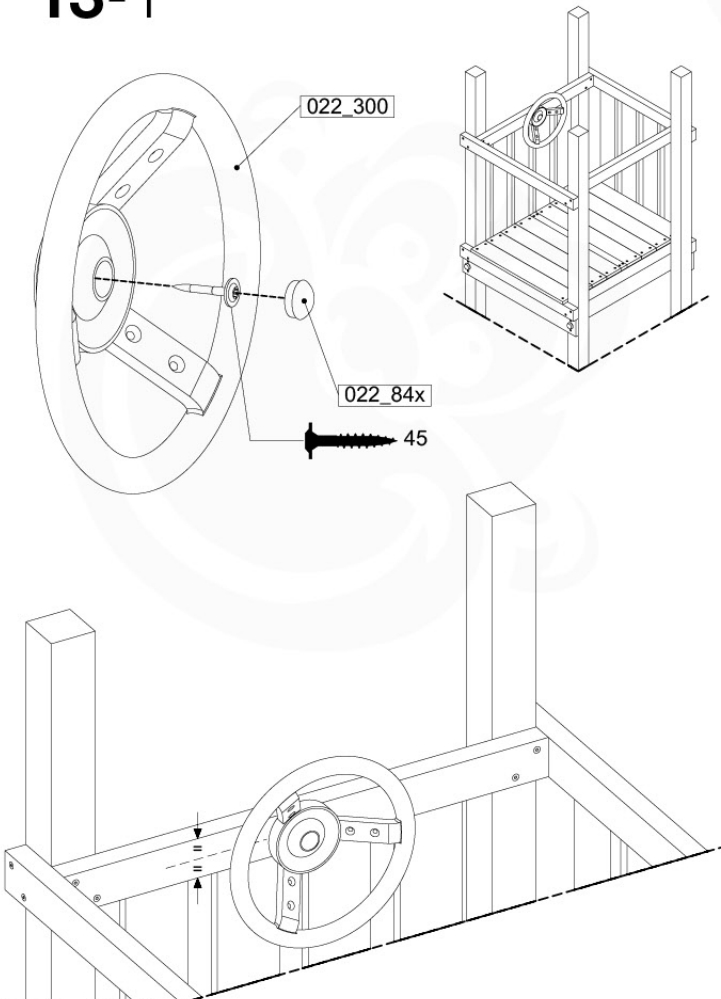

13 Accessories

AC01

	PartNo	PartName	QTY.
Hardware Pack	001_406	Stealth Screw 8x45	1
	002_041	Dome head screw 4.5 x 20 mm	3
	002_042	Dome head screw 3.5 x 13mm	4
	002_219	Gap Point Screw T25 - 5x30	2
	022_84x	bpc cover	1
Other	022_300	Steering Wheel	1
	022_800	Rail P/T 105	1
	022_910	Sandpad	1
	103_901	Logo ID Plate	1
	104_107	Tool Set Climbing Units	1
	120_024	Tower Flag	1
	122_302	Telescope	1

Accessory set - P02 - 18-11-2020 - v3

13-1