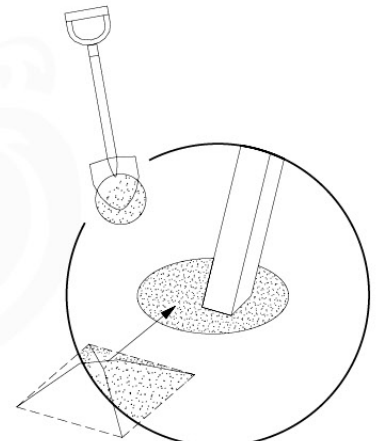

05-3

05-4

05-5

05-6

06

	PartNo	PartName	QTY.
Hardware Pack	001_406	Stealth Screw 8x45	4
	001_417	Stealth Screw 8x80	3
	001_422	Stealth Screw 8x137	3
	002_220	Gap Point Screw T25 - 5x45	12
	002_223	Gap Point Screw T25 - 5x80	6
Other	005_528	Swing Beam Bracket 7x7	1
	005_529	Swing Beam Bracket 9x9	1
	007_001	Ground-anchor	2
Hardware Pack	022_31x	bpc-base version 3	2
	022_84x	bpc cover	2
	023_031	Finishing Washer GPS 5.0	2
Other	101_003	Swing hook with Carabiner	4

06-7

06 -8

06 -9

D180
D141

07 -1

07 -2

08

09