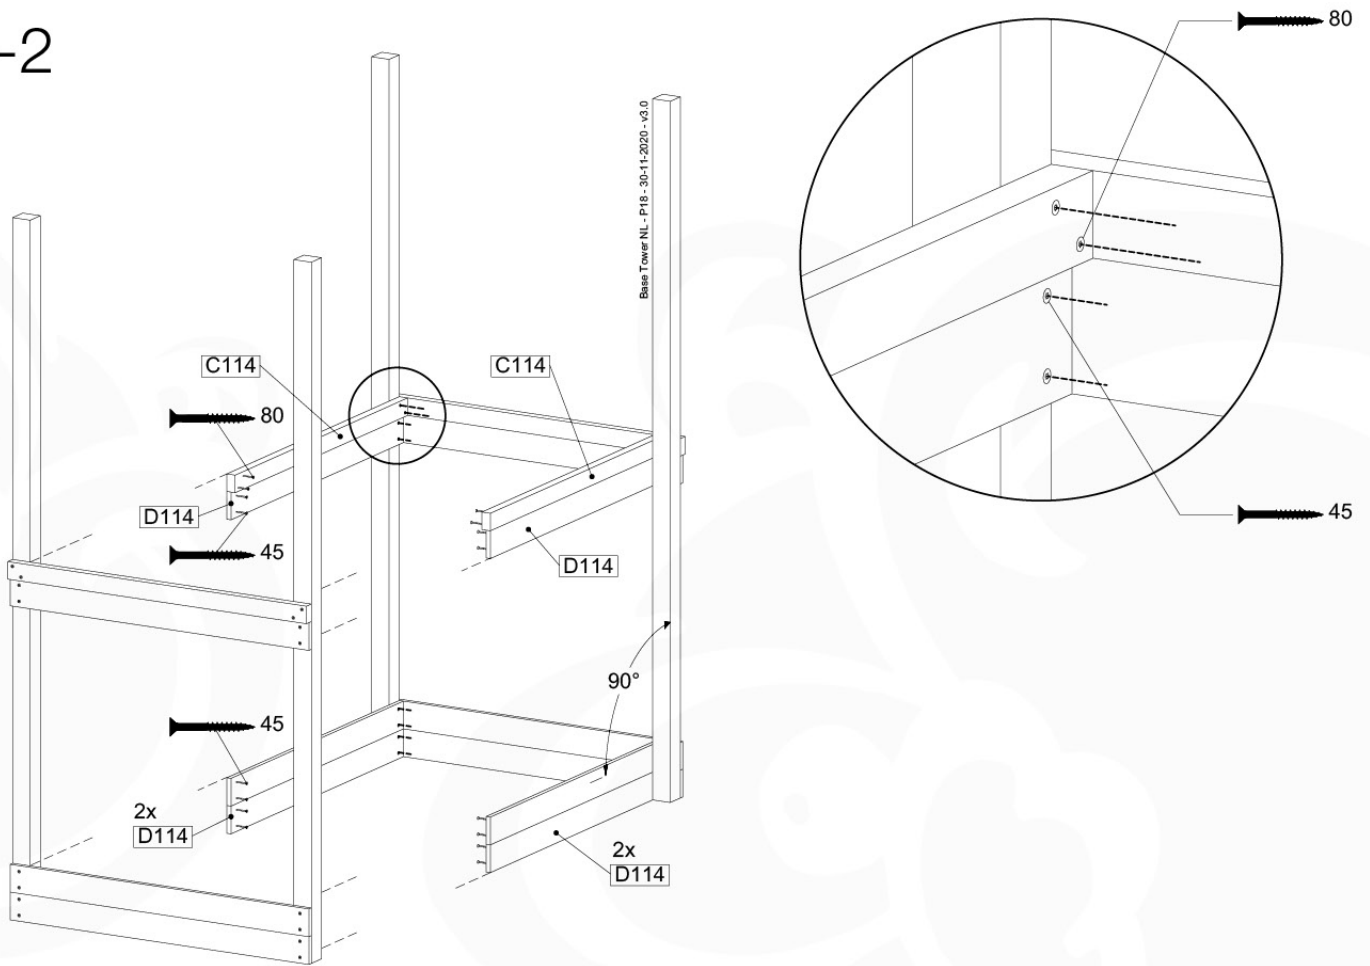

04 Base Tower

BT11

	PartNo	PartName	QTY.
Hardware Pack	001_406	Stealth Screw 8x45	10
	002_220	Gap Point Screw T25 - 5x45	118
	002_223	Gap Point Screw T25 - 5x80	20
Other	007_001	Ground-anchor	2
Hardware Pack	022_31x	bpc-base version 3	8
	022_84x	bpc cover	8
Timber	A240	Post 70x70 L2400	4
	C114	Beam 1140 mm	5
	D100	Board 1000 mm	11-14
	D114	Board 1140 mm	12

Base Tower.NL - P06 - BT11 - 30-11-2020 - v3.0

www.junglegym.com - Base Tower

04-1

Base Tower.NL - P14 - BT11 - 30-11-2020 - v3.0

04-2

04-3

04-4

05 Balustrade (2x)

BL04

	PartNo	PartName	QTY.
Hardware Pack	002_220	Gap Point Screw T25 - 5x45	24
	002_223	Gap Point Screw T25 - 5x80	4
Timber	C114	Beam 1140 mm	1
	D65	Board 650 mm	6

Balustrade 120 - P03 T - 30-11-2020 - v1.0