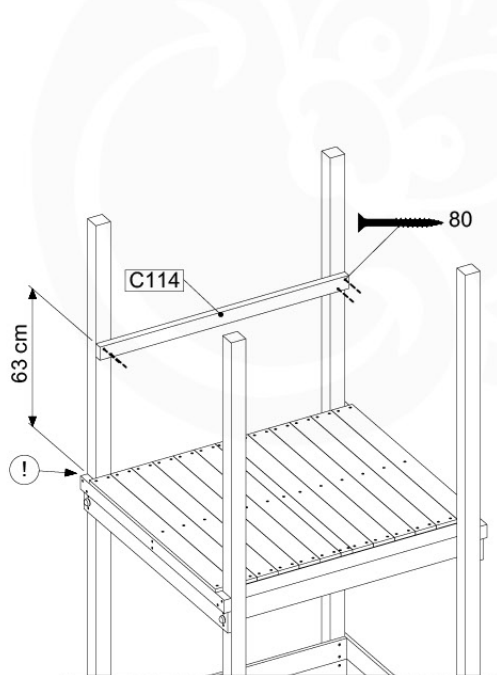

12 Firemans Pole

FP04

	PartNo	PartName	QTY.
Hardware Pack(s)	001_103	M8 Washer Head Screw 40mm	2
	002_220	Gap Point Screw T25 - 5x45	16
	002_223	Gap Point Screw T25 - 5x80	8
	003_010	M8 spring lock washer	2
	003_040	M8 Washer	2
	004_052	M8 Drive-in Nut 30mm	2
	004_054	M8 Drive-in Nut 45mm	2
	022_31x	bpc-base version 3	2
	022_84x	bpc cover	2
Other	102_915	Fireman's Pole	1
Timber	C70	Beam 700 mm	1
	C114	Beam 1140 mm	1
	D65	Board 650 mm	3

12-1