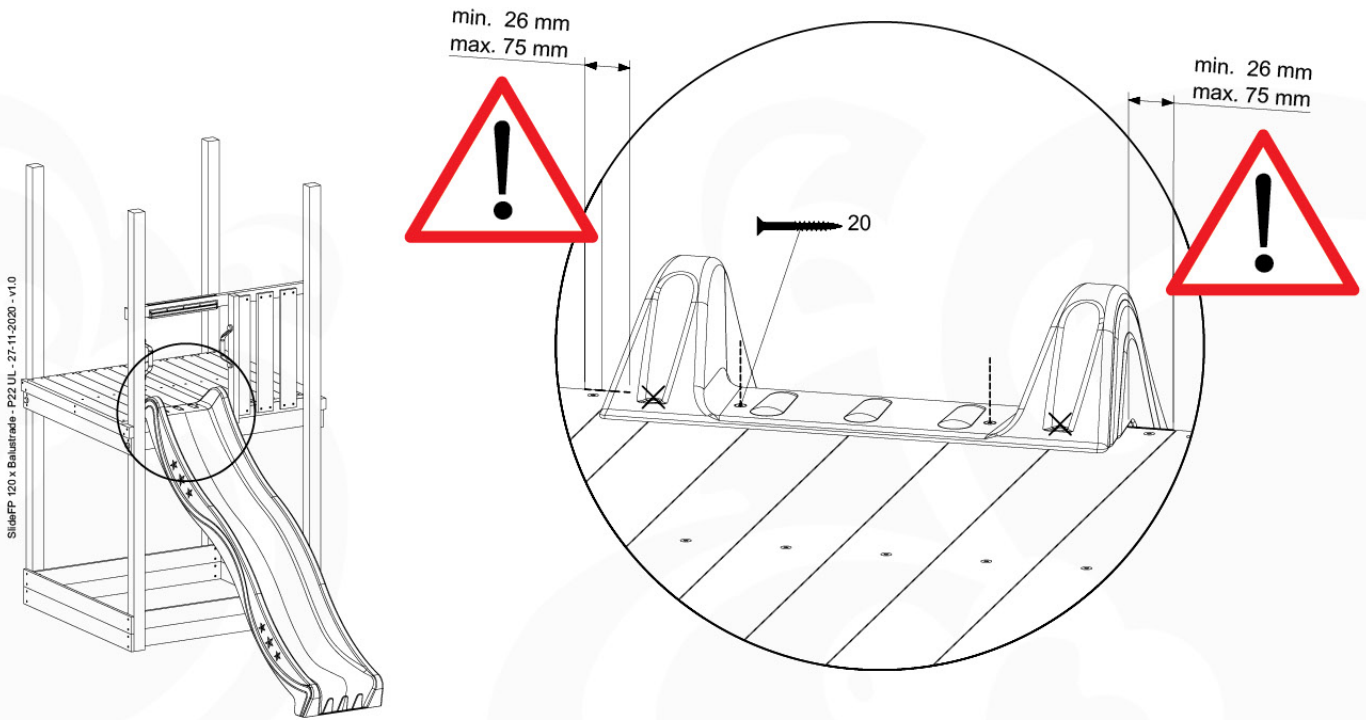

SlideFP 120 x Balustrade - P02.U.L - 27-11-2020 - v1.0

11-1

11-2

11-5

11-6

12 Firemans Pole

FP04

	PartNo	PartName	QTY.
Hardware Pack(s)	001_103	M8 Washer Head Screw 40mm	2
	002_220	Gap Point Screw T25 - 5x45	16
	002_223	Gap Point Screw T25 - 5x80	8
	003_010	M8 spring lock washer	2
	003_040	M8 Washer	2
	004_052	M8 Drive-in Nut 30mm	2
	004_054	M8 Drive-in Nut 45mm	2
	022_31x	bpc-base version 3	2
	022_84x	bpc cover	2
Other	102_915	Fireman's Pole	1
Timber	C70	Beam 700 mm	1
	C114	Beam 1140 mm	1
	D65	Board 650 mm	3