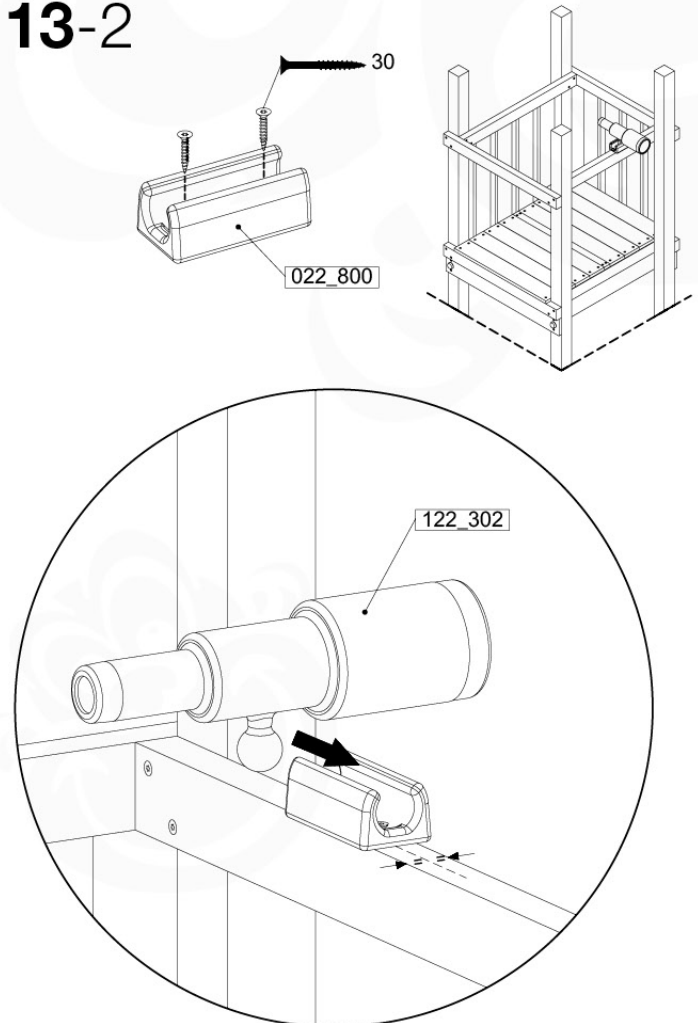

13-2

Accessory set - P03 - 18-11-2020 - v3