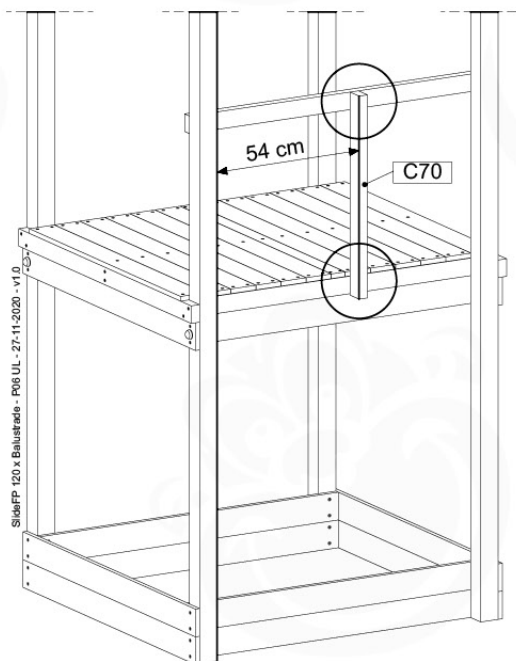

12 Firemans Pole

FP04

	PartNo	PartName	QTY.
Hardware Pack(s)	001_103	M8 Washer Head Screw 40mm	2
	002_220	Gap Point Screw T25 - 5x45	16
	002_223	Gap Point Screw T25 - 5x80	8
	003_010	M8 spring lock washer	2
	003_040	M8 Washer	2
	004_052	M8 Drive-in Nut 30mm	2
	004_054	M8 Drive-in Nut 45mm	2
	022_31x	bpc-base version 3	2
	022_84x	bpc cover	2
Other	102_915	Fireman's Pole	1
Timber	C70	Beam 700 mm	1
	C114	Beam 1140 mm	1
	D65	Board 650 mm	3

12-1