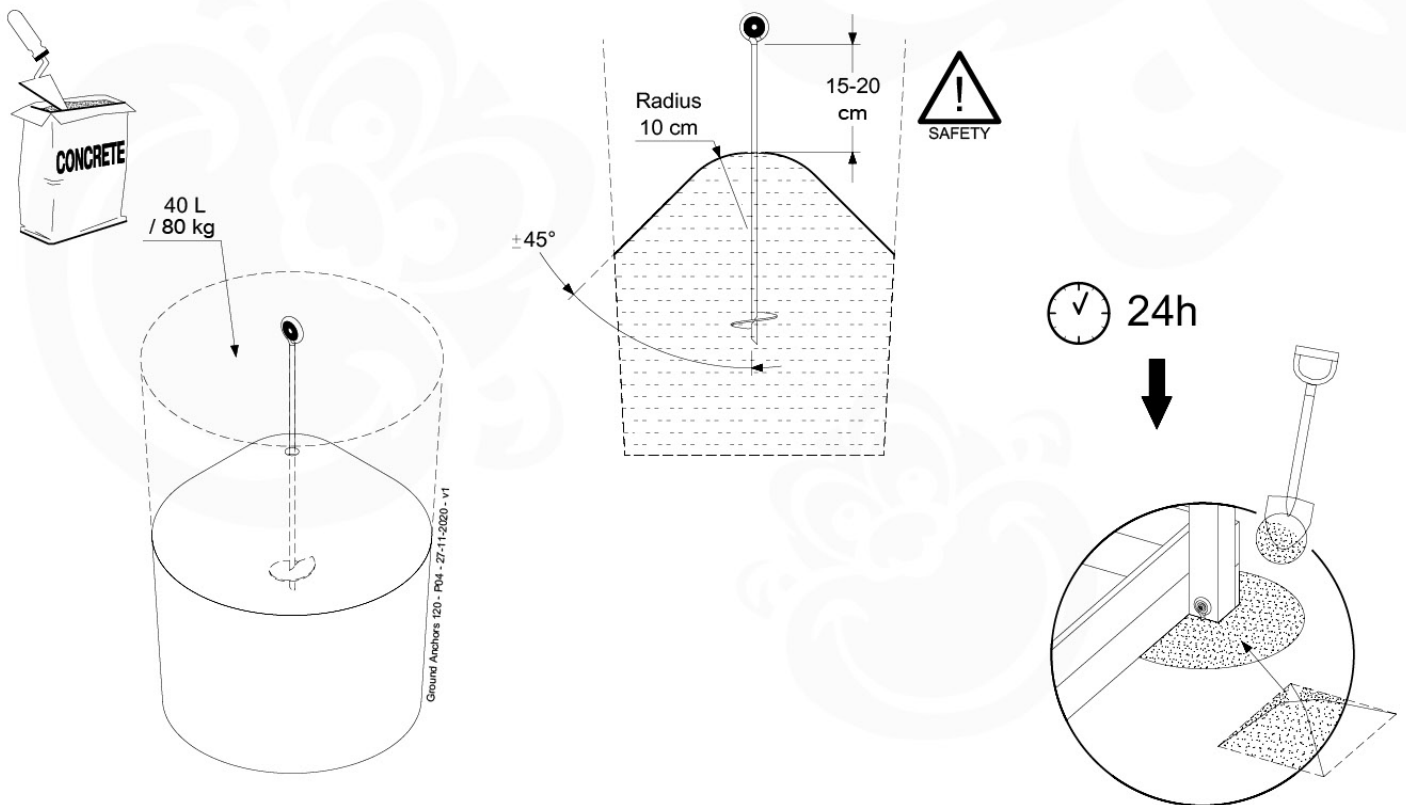

GA05

Parts:
Hardware Package Tower

Ground Anchors 120 - P102 - 27-11-2020 - v1

09-1

09-2

10 Add-on

Wavy Star Slide XL

- 324_100 Yellow
- 324_200 Blue
- 324_300 Green
- 324_400 Red
- 324_500 Fuchsia
- 324_600 Dark Green