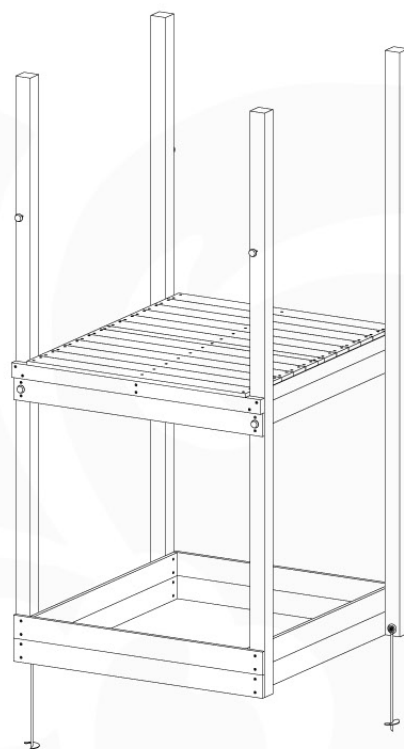

04 Base Tower

BT11

	PartNo	PartName	QTY.
Hardware Pack	001_406	Stealth Screw 8x45	10
	002_220	Gap Point Screw T25 - 5x45	118
	002_223	Gap Point Screw T25 - 5x80	20
Other	007_001	Ground-anchor	2
Hardware Pack	022_31x	bpc-base version 3	8
	022_84x	bpc cover	8
Timber	A240	Post 70x70 L2400	4
	C114	Beam 1140 mm	5
	D100	Board 1000 mm	11-14
	D114	Board 1140 mm	12

Base Tower.NL - P06 - BT11 - 30-11-2020 - v3.0

www.junglegym.com - Base Tower