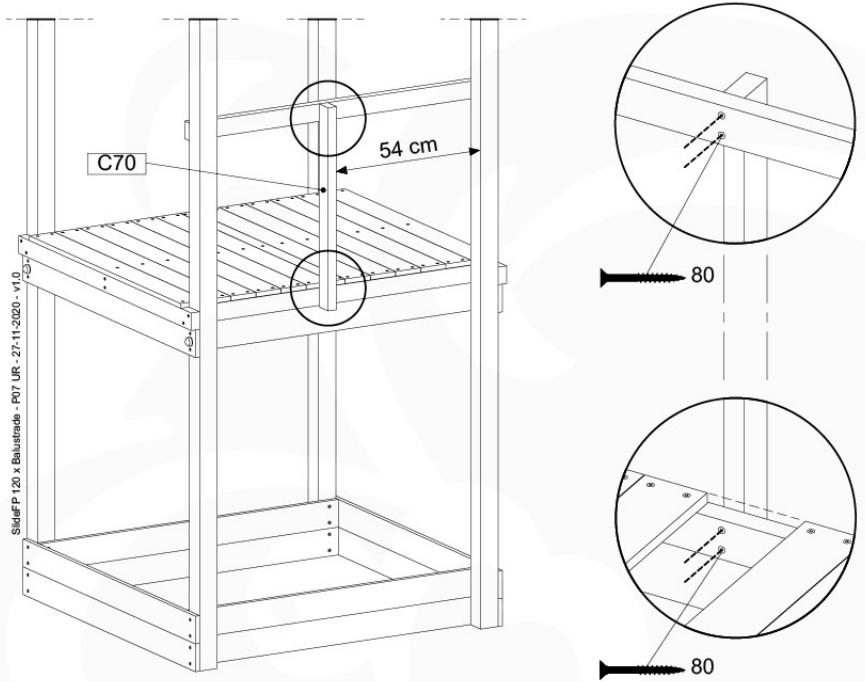

12-1

12-1

min. 26 mm
max. 65 mm