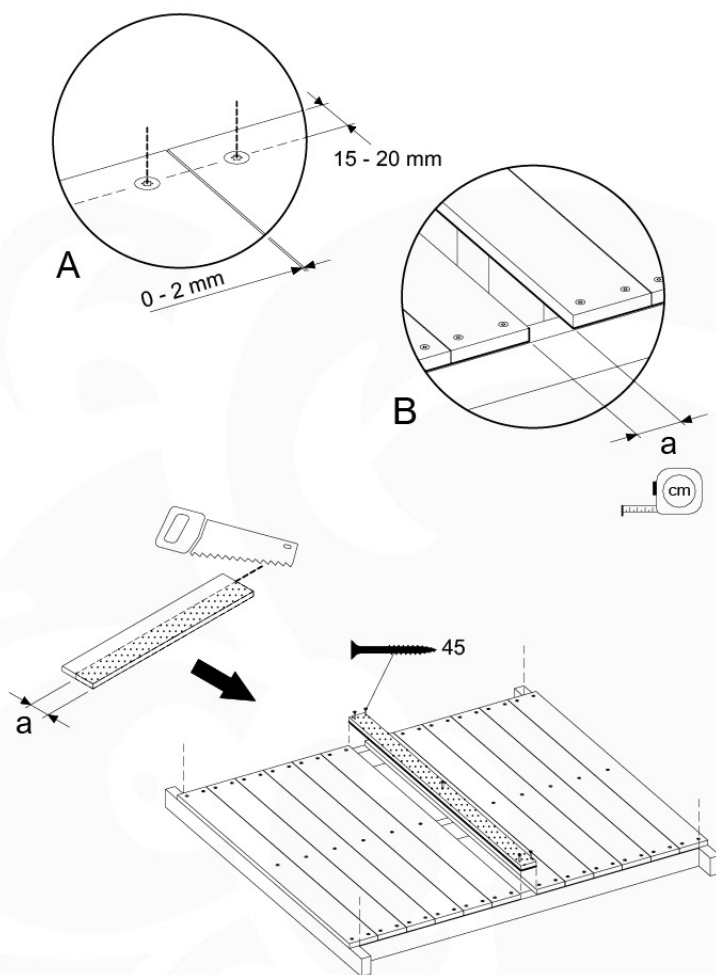

04 Base Tower

BT11

	PartNo	PartName	QTY.
Hardware Pack	001_406	Stealth Screw 8x45	10
	002_220	Gap Point Screw T25 - 5x45	118
	002_223	Gap Point Screw T25 - 5x80	20
Other	007_001	Ground-anchor	2
Hardware Pack	022_31x	bpc-base version 3	8
	022_84x	bpc cover	8
Timber	A240	Post 70x70 L2400	4
	C114	Beam 1140 mm	5
	D100	Board 1000 mm	11-14
	D114	Board 1140 mm	12

Base Tower NL - P06 - BT11 - 30-11-2020 - v3.0

04-1

04-2

04-3

04-4

05 Balustrade (2x)

BL04

	PartNo	PartName	QTY.
Hardware Pack	002_220	Gap Point Screw T25 - 5x45	24
	002_223	Gap Point Screw T25 - 5x80	4
Timber	C114	Beam 1140 mm	1
	D65	Board 650 mm	6