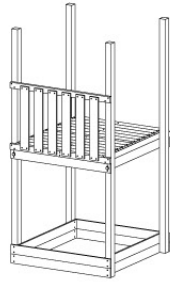

04 Base Tower

BT11

	PartNo	PartName	QTY.
Hardware Pack	001_406	Stealth Screw 8x45	10
	002_220	Gap Point Screw T25 - 5x45	118
	002_223	Gap Point Screw T25 - 5x80	20
Other	007_001	Ground-anchor	2
Hardware Pack	022_31x	bpc-base version 3	8
	022_84x	bpc cover	8
Timber	A240	Post 70x70 L2400	4
	C114	Beam 1140 mm	5
	D100	Board 1000 mm	11-14
	D114	Board 1140 mm	12

Base Tower NL - P06 - BT11 - 30-11-2020 - v3.0

04-1

04-2

04-3

04-4

05 Balustrade (2x)

BL04

	PartNo	PartName	QTY.
Hardware Pack	002_220	Gap Point Screw T25 - 5x45	24
	002_223	Gap Point Screw T25 - 5x80	4
Timber	C114	Beam 1140 mm	1
	D65	Board 650 mm	6

Balustrade 120 - P03 T - 30-11-2020 - v1.0

05-1

06 Roof Hut

RF12

	PartNo	PartName	QTY.
Hardware Pack	001_417	Stealth Screw 8x80	4
	002_223	Gap Point Screw T25 - 5x80	22
	002_308	Gap Point Screw T25 - 5x20	10
	023_031	Finishing Washer GPS 5.0	10
Other	123_222	Sheet Canvas Navigator line 1200x1850	1
Timber	C37	Beam 370 mm	4
	C114	Beam 1140 mm	3
	C154	Beam 1540 mm	2