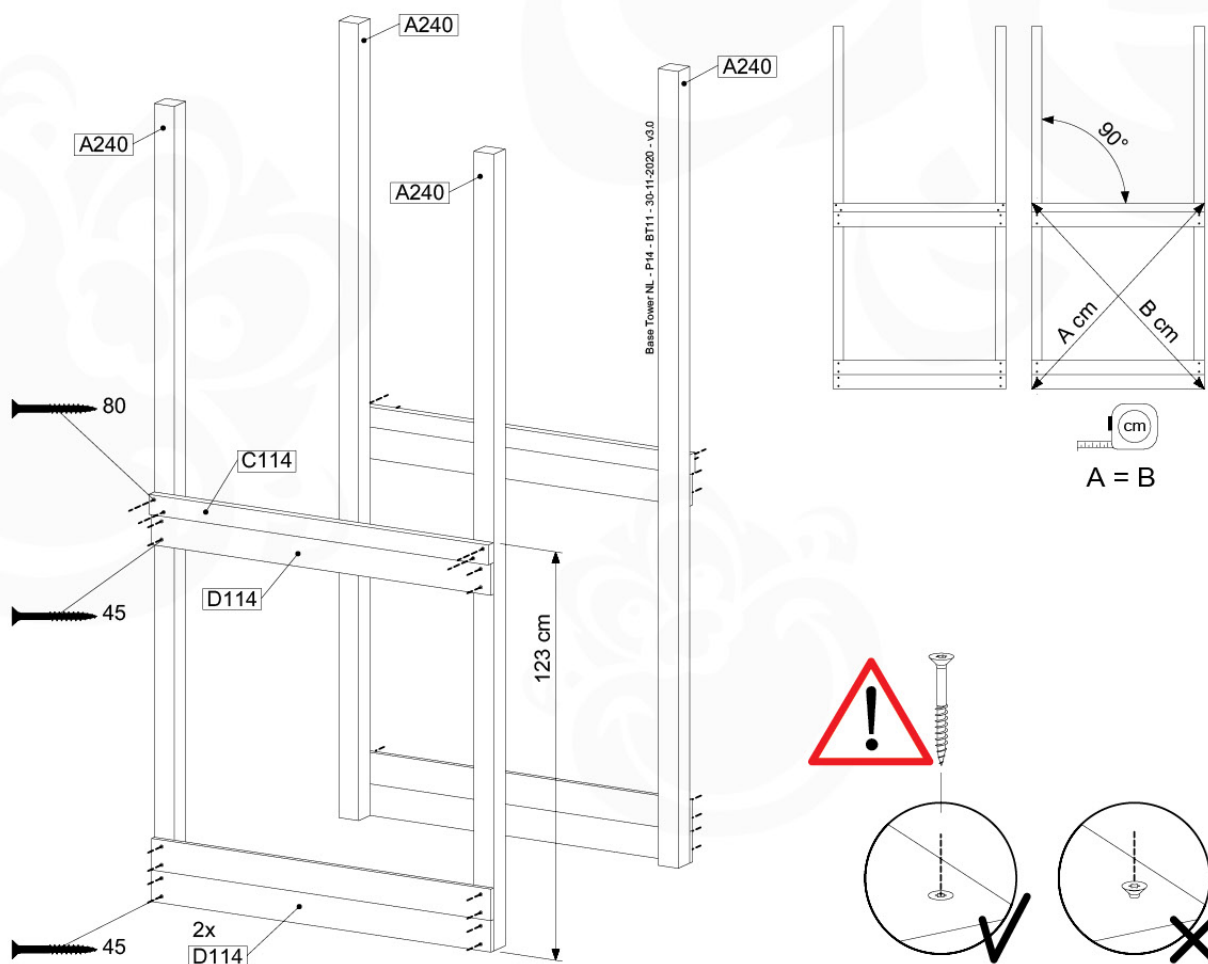

04 Base Tower

BT11

	PartNo	PartName	QTY.
Hardware Pack	001_406	Stealth Screw 8x45	10
	002_220	Gap Point Screw T25 - 5x45	118
	002_223	Gap Point Screw T25 - 5x80	20
Other	007_001	Ground-anchor	2
Hardware Pack	022_31x	bpc-base version 3	8
	022_84x	bpc cover	8
Timber	A240	Post 70x70 L2400	4
	C114	Beam 1140 mm	5
	D100	Board 1000 mm	11-14
	D114	Board 1140 mm	12

Base Tower NL - P06 - BT11 - 30-11-2020 - v3.0

04-1

04-2

04-3

04-4

05 Balustrade (2x)

BL04

	PartNo	PartName	QTY.
Hardware Pack	002_220	Gap Point Screw T25 - 5x45	24
	002_223	Gap Point Screw T25 - 5x80	4
Timber	C114	Beam 1140 mm	1
	D65	Board 650 mm	6