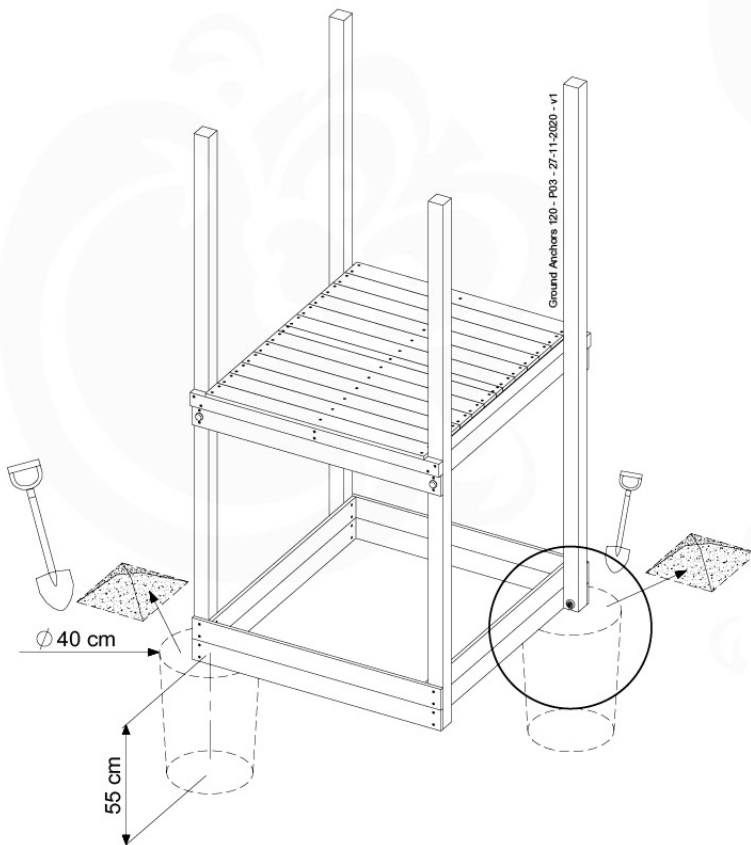

+

09

1-Swing frame / 2-Swing frame
457_101
457_102

+

09

1-Climb frame / 2-Climb frame
457_105
457_106

09 Ground Anchors

GA05

Parts:
Hardware Package Tower →

Ground Anchors 120 - P02 - 27-11-2020 - v1

09-1

09-2

40 L / 80 kg

24h

10 Add-on

Wavy Star Slide XL