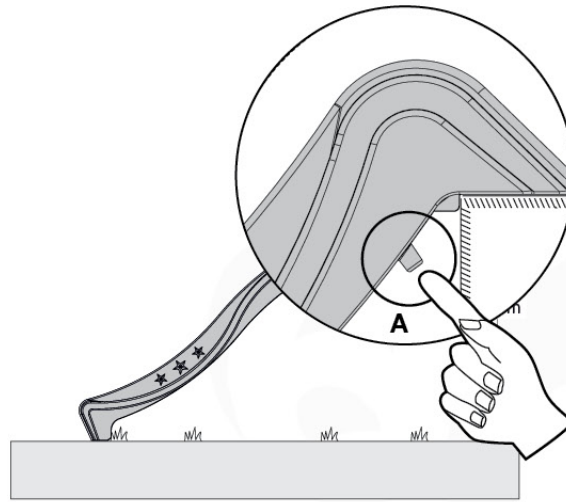

11-6

12 Firemans Pole

FP05

	PartNo	PartName	QTY.
Hardware Pack(s)	001_103	M8 Washer Head Screw 40mm	2
	002_220	Gap Point Screw T25 - 5x45	16
	002_223	Gap Point Screw T25 - 5x80	8
	003_010	M8 spring lock washer	2
	003_040	M8 Washer	2
	004_052	M8 Drive-in Nut 30mm	2
	004_054	M8 Drive-in Nut 45mm	2
	022_31x	bpc-base version 3	2
	022_84x	bpc cover	2
Other	102_915	Fireman's Pole	1
Timber	C70	Beam 700 mm	1
	C114	Beam 1140 mm	1
	D65	Board 650 mm	3