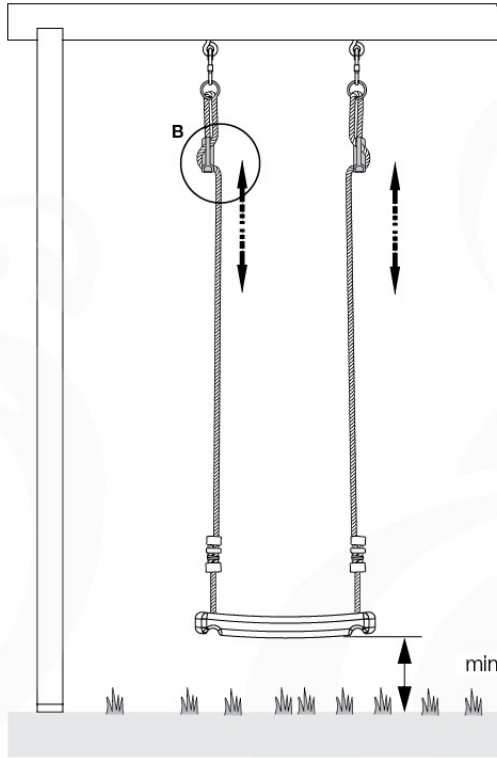

08

250_034

250_013

B

min. 35 cm