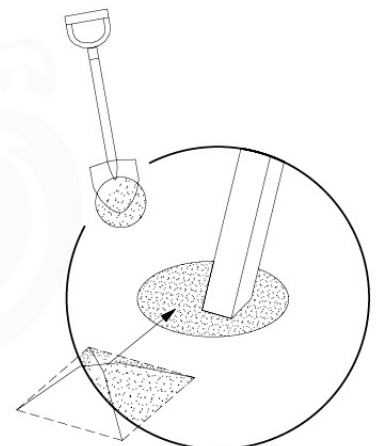

05-3

05-4

05-5

05-6

06

	PartNo	PartName	QTY.
Hardware Pack	001_406	Stealth Screw 8x45	4
	001_417	Stealth Screw 8x80	3
	001_422	Stealth Screw 8x137	3
	002_220	Gap Point Screw T25 - 5x45	12
	002_223	Gap Point Screw T25 - 5x80	6
Other	005_528	Swing Beam Bracket 7x7	1
	005_529	Swing Beam Bracket 9x9	1
	007_001	Ground-anchor	2
Hardware Pack	022_31x	bpc-base version 3	2
	022_84x	bpc cover	2
	023_031	Finishing Washer GPS 5.0	2
Other	101_003	Swing hook with Carabiner	4

06-7

06 -8

06 -9

D180
D141

07 -1

07 -2

08

250_034