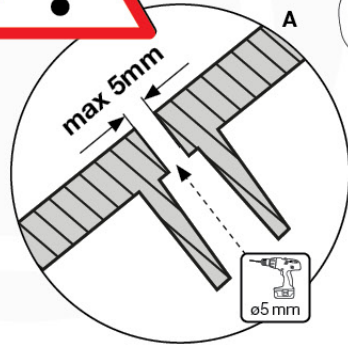

11-6

12 Firemans Pole

FP05

	PartNo	PartName	QTY.
Hardware Pack(s)	001_103	M8 Washer Head Screw 40mm	2
	002_220	Gap Point Screw T25 - 5x45	16
	002_223	Gap Point Screw T25 - 5x80	8
	003_010	M8 spring lock washer	2
	003_040	M8 Washer	2
	004_052	M8 Drive-in Nut 30mm	2
	004_054	M8 Drive-in Nut 45mm	2
	022_31x	bpc-base version 3	2
	022_84x	bpc cover	2
Other	102_915	Fireman's Pole	1
Timber	C70	Beam 700 mm	1
	C114	Beam 1140 mm	1
	D65	Board 650 mm	3