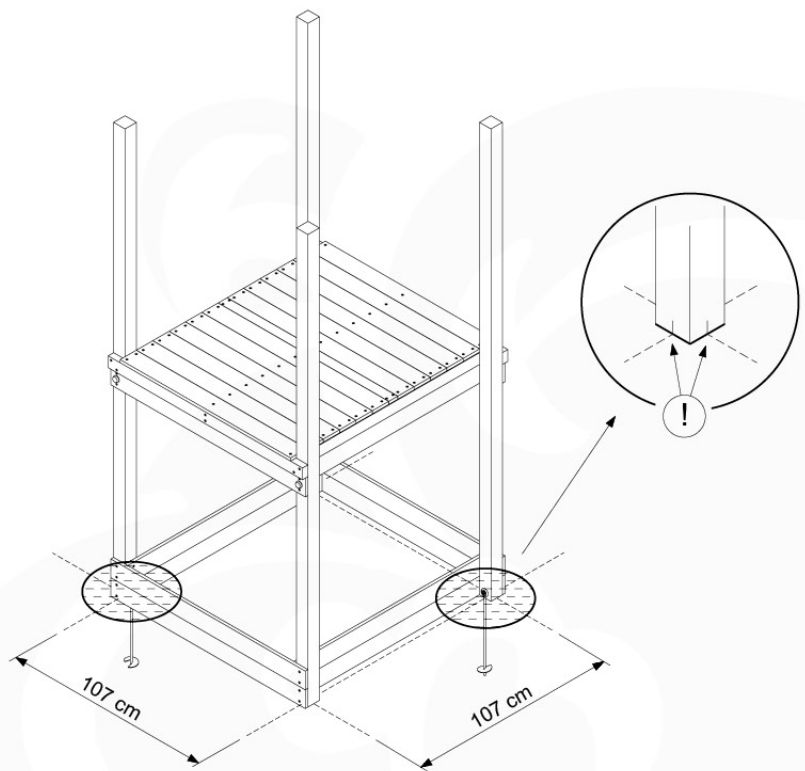

Foundation Plan - P07 - 27-11-2020 - v3