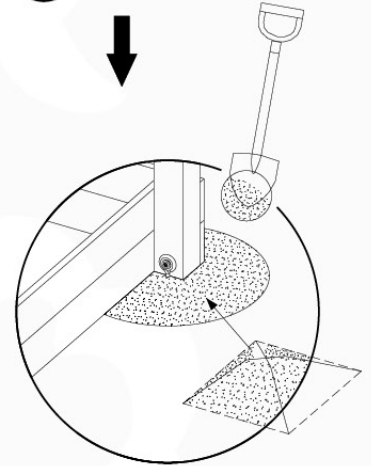

Parts:
Hardware Package Tower →

Ground Anchors 120 - P02 - 27-11-2020 - v1

09-1

09-2

40 L / 80 kg

24h

10 Add-on

Wavy Star Slide XL