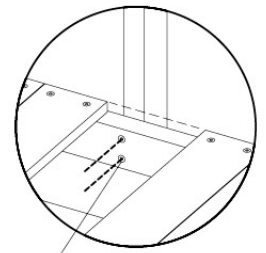

11 Slide Set

SL07

	PartNo	PartName	QTY.
Hardware Pack	000_101	Nail Pan Head	10
	002_220	Gap Point Screw T25 - 5x45	16
	002_223	Gap Point Screw T25 - 5x80	8
	002_308	Gap Point Screw T25 - 5x20	2
Other	120_102	Handgrip set (complete 2x)	1
	123_200	Bumperpad	1
	324_xxx 334_xxx	Wavy Star Slide XL 2200 mm / Wavy Star Slide XXL 2650 mm	1
Timber	C70	Beam 700 mm	1
	C114	Beam 1140 mm	1
	D65	Board 650 mm	3

11-1

80

80