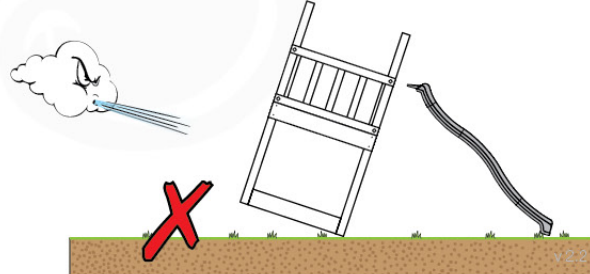

02 Safe Playground

02-1

02-2

02-3

02-4

02-5