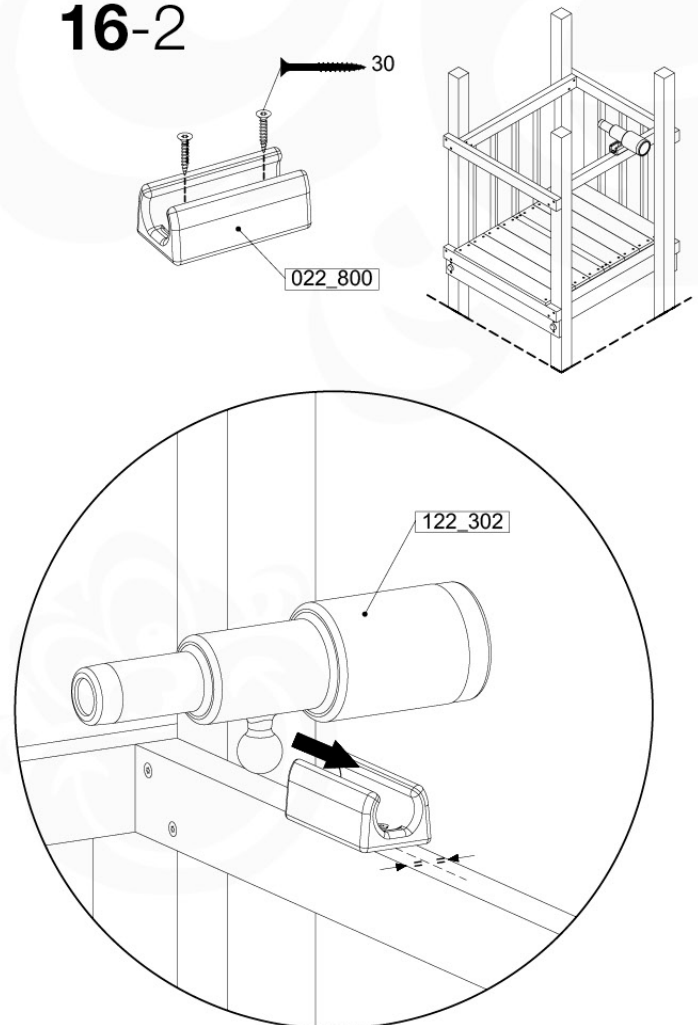

16-2

Accessory ref. - P03 - 18-11-2020 - v3