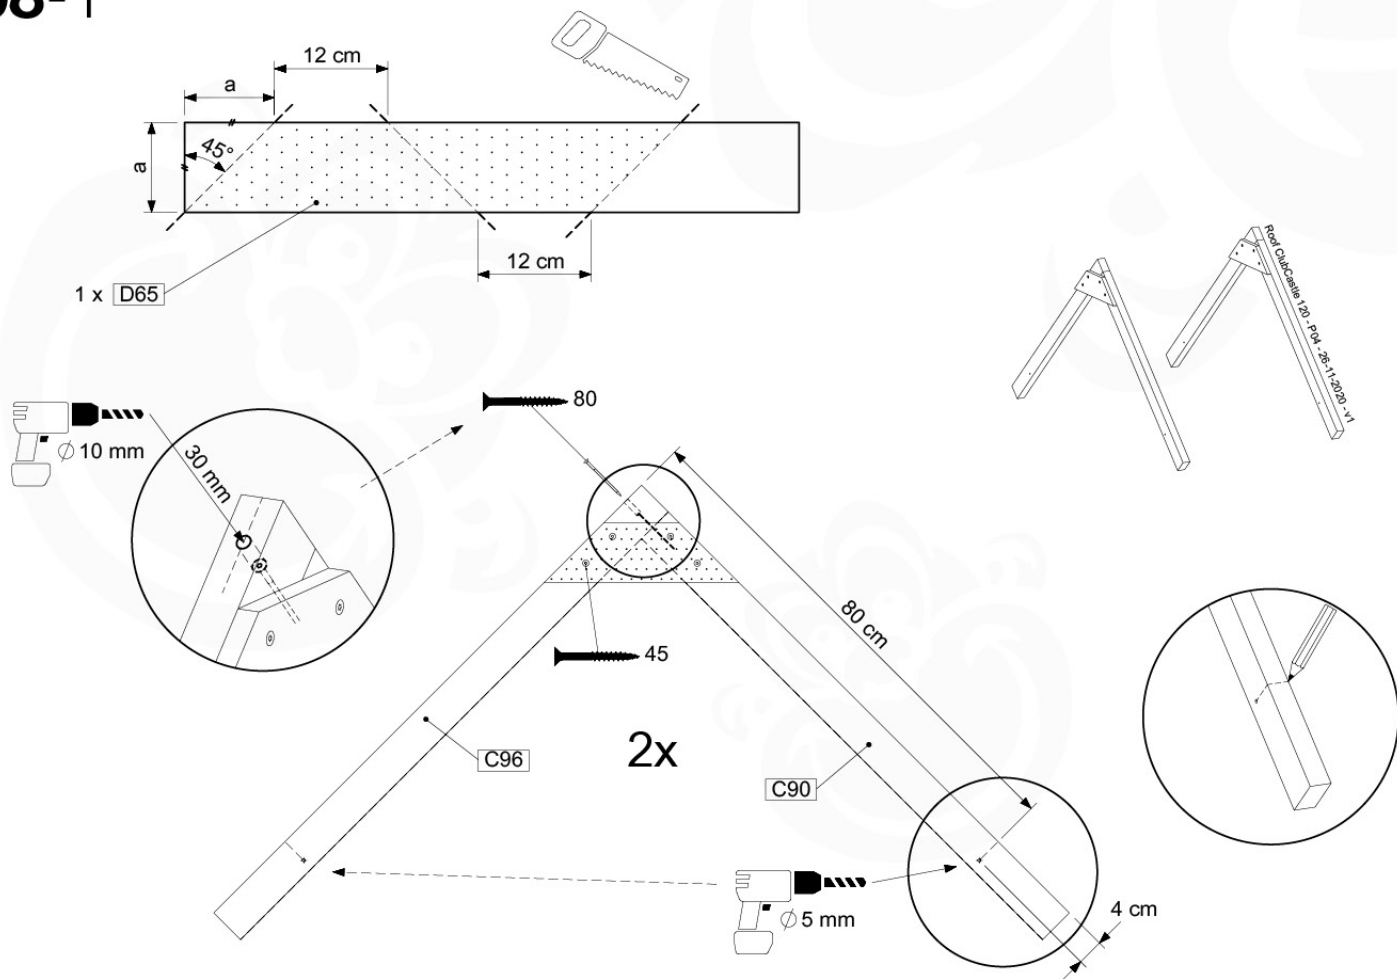

08 Roof Club

RF08

	PartNo	PartName	QTY.
Hardware Pack	001_417	Stealth Screw 8x80	4
	002_220	Gap Point Screw T25 - 5x45	100
	002_223	Gap Point Screw T25 - 5x80	8
Timber	C90	Beam 900 mm	2
	C96	Beam L=(900+beamheight) mm	2
	D65	Board 650 mm	1
	D127	Board 1270 mm	18-24

© 2021 Jungle Gym B.V. - www.junglegym.com

08-1