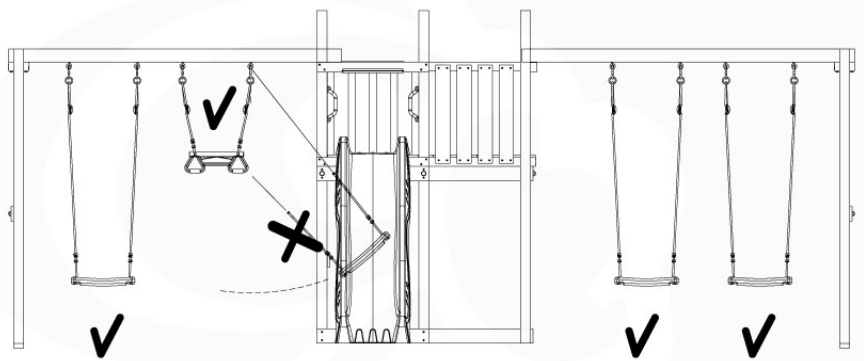

05-3

05-4

05-5

05-6

06

	PartNo	PartName	QTY.
Hardware Pack	001_406	Stealth Screw 8x45	4
	001_417	Stealth Screw 8x80	3
	001_422	Stealth Screw 8x137	3
	002_220	Gap Point Screw T25 - 5x45	12
	002_223	Gap Point Screw T25 - 5x80	6
Other	005_528	Swing Beam Bracket 7x7	1
	005_529	Swing Beam Bracket 9x9	1
	007_001	Ground-anchor	2
Hardware Pack	022_31x	bpc-base version 3	2
	022_84x	bpc cover	2
	023_031	Finishing Washer GPS 5.0	2
Other	101_003	Swing hook with Carabiner	4