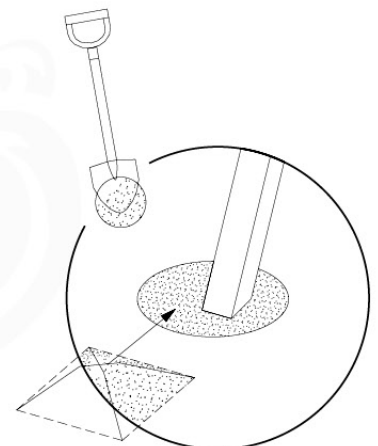

05-3

05-4

05-5

05-6

06

	PartNo	PartName	QTY.
Hardware Pack	001_406	Stealth Screw 8x45	4
	001_417	Stealth Screw 8x80	3
	001_422	Stealth Screw 8x137	3
	002_220	Gap Point Screw T25 - 5x45	12
	002_223	Gap Point Screw T25 - 5x80	6
Other	005_528	Swing Beam Bracket 7x7	1
	005_529	Swing Beam Bracket 9x9	1
	007_001	Ground-anchor	2
Hardware Pack	022_31x	bpc-base version 3	2
	022_84x	bpc cover	2
	023_031	Finishing Washer GPS 5.0	2
Other	101_003	Swing hook with Carabiner	4

06-7

06 -8

06 -9

D180
D141

07 -1

07 -2

08

09