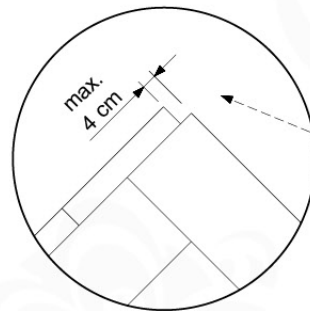

08-2

Roof ClubCastle 120 - P05 - 26-11-2020 - v1

08-3

Roof ClubCastle 120 - P07 - RF06 - 26-11-2020 - v1

≤ 11 x D127

2x