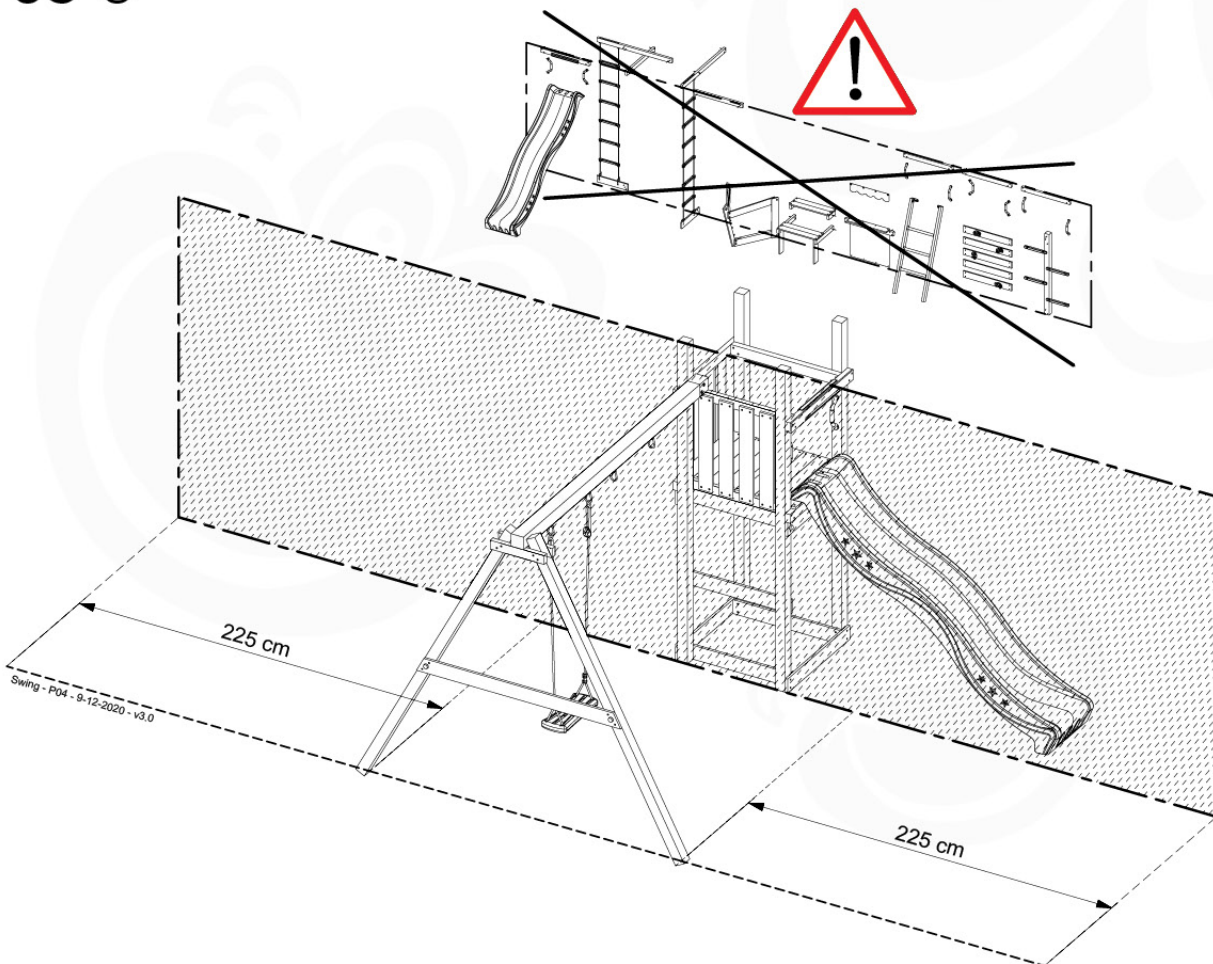

05-3

05-4

05-5

05-6

06

	PartNo	PartName	QTY.
Hardware Pack	001_406	Stealth Screw 8x45	4
	001_417	Stealth Screw 8x80	3
	001_422	Stealth Screw 8x137	3
	002_220	Gap Point Screw T25 - 5x45	12
	002_223	Gap Point Screw T25 - 5x80	6
Other	005_528	Swing Beam Bracket 7x7	1
	005_529	Swing Beam Bracket 9x9	1
	007_001	Ground-anchor	2
Hardware Pack	022_31x	bpc-base version 3	2
	022_84x	bpc cover	2
	023_031	Finishing Washer GPS 5.0	2
Other	101_003	Swing hook with Carabiner	4