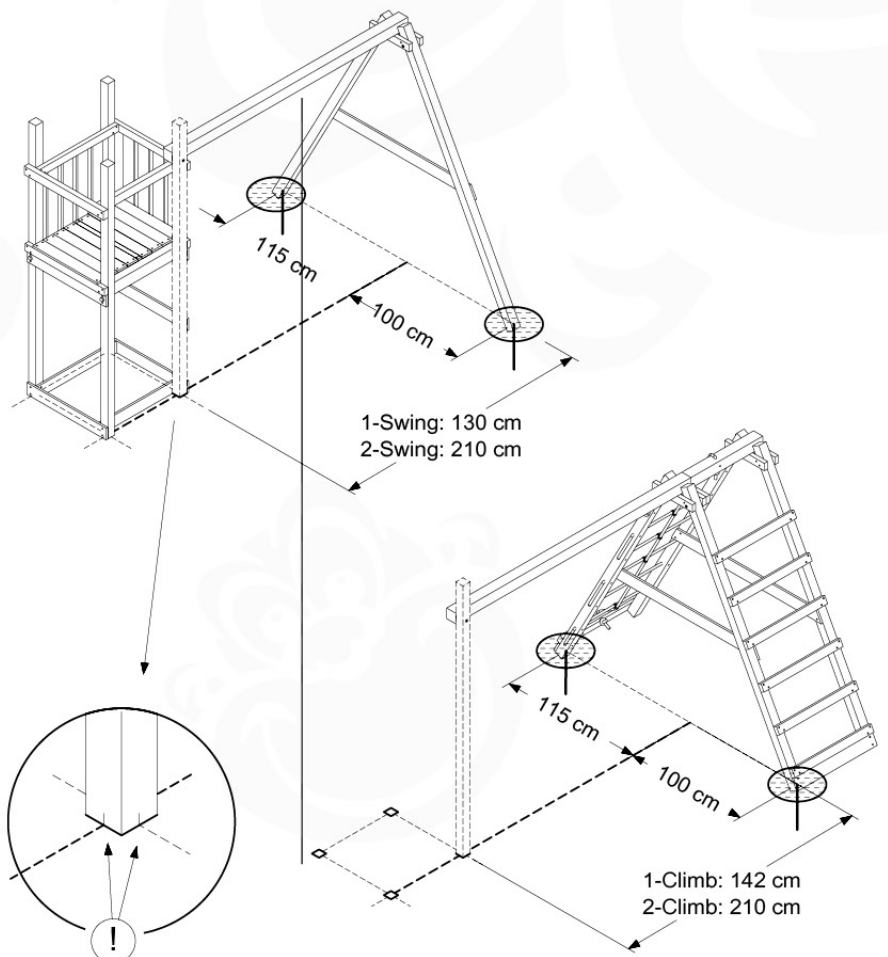

04 Base Tower

BT11

	PartNo	PartName	QTY.
Hardware Pack	001_406	Stealth Screw 8x45	10
	002_220	Gap Point Screw T25 - 5x45	118
	002_223	Gap Point Screw T25 - 5x80	20
Other	007_001	Ground-anchor	2
Hardware Pack	022_31x	bpc-base version 3	8
	022_84x	bpc cover	8
Timber	A240	Post 70x70 L2400	4
	C114	Beam 1140 mm	5
	D100	Board 1000 mm	11-14
	D114	Board 1140 mm	12