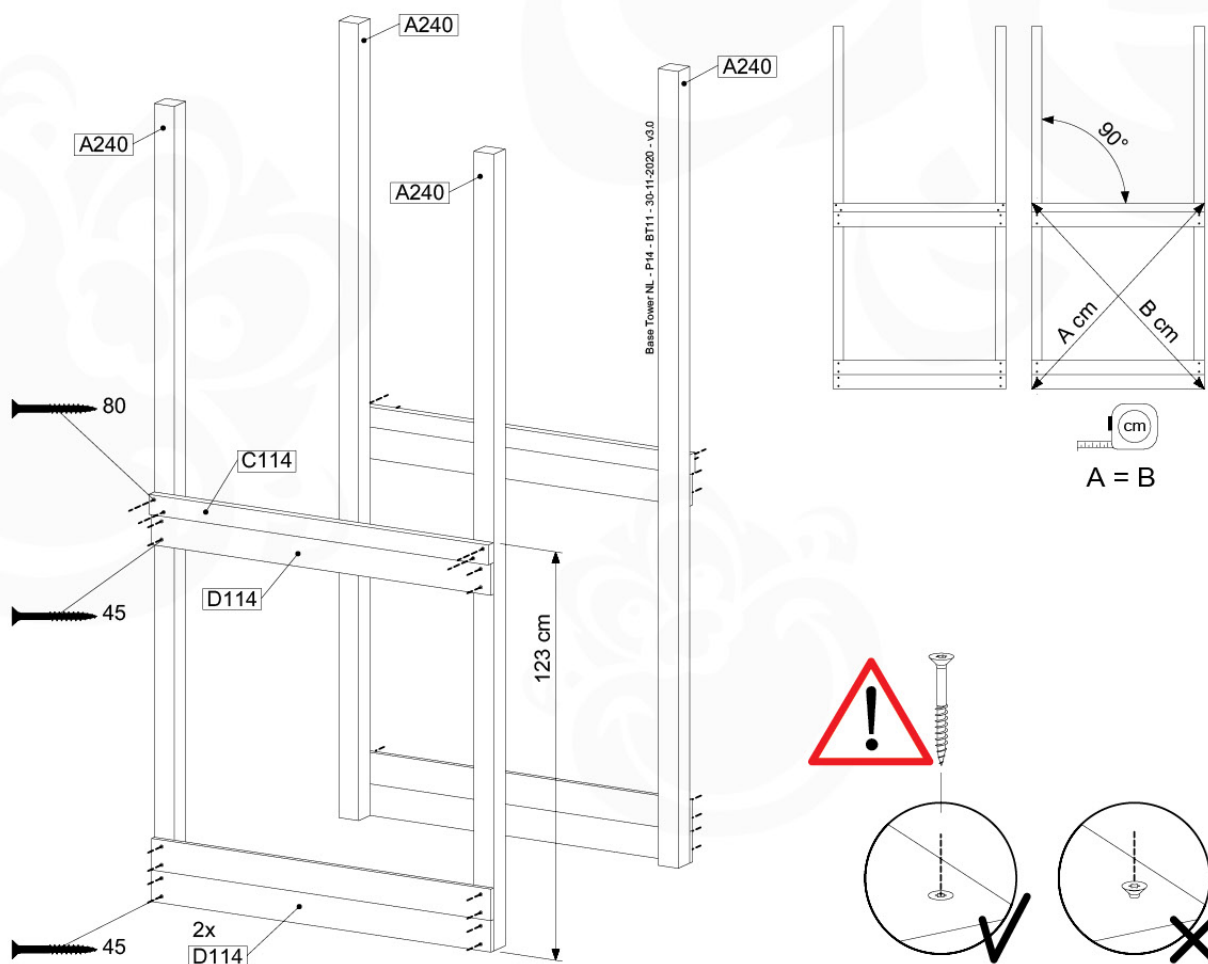

04 Base Tower

BT11

	PartNo	PartName	QTY.
Hardware Pack	001_406	Stealth Screw 8x45	10
	002_220	Gap Point Screw T25 - 5x45	118
	002_223	Gap Point Screw T25 - 5x80	20
Other	007_001	Ground-anchor	2
Hardware Pack	022_31x	bpc-base version 3	8
	022_84x	bpc cover	8
Timber	A240	Post 70x70 L2400	4
	C114	Beam 1140 mm	5
	D100	Board 1000 mm	11-14
	D114	Board 1140 mm	12

Base Tower NL - P06 - BT11 - 30-11-2020 - v3.0

04-1