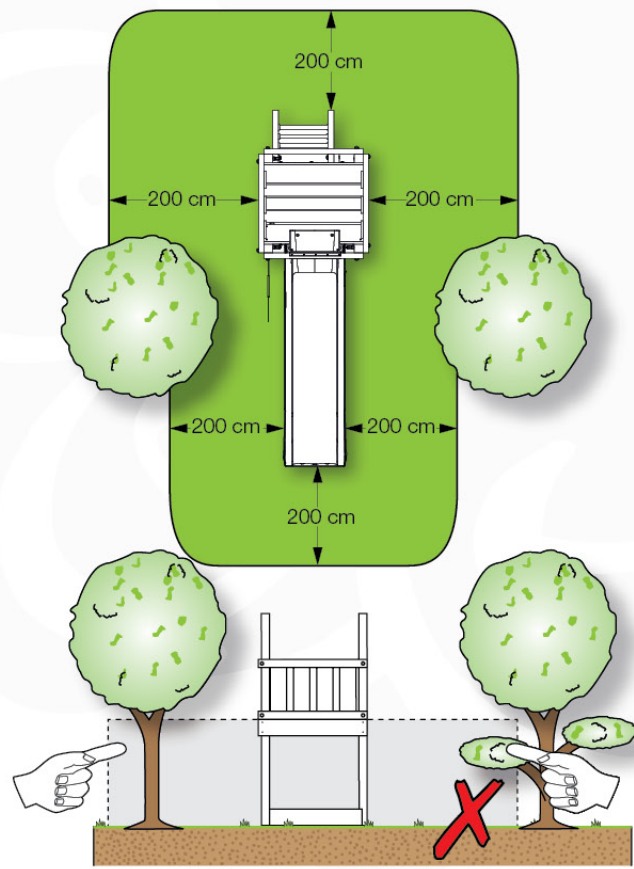

02 Safe Playground

02-1

02-2

02-3

02-4

02-5