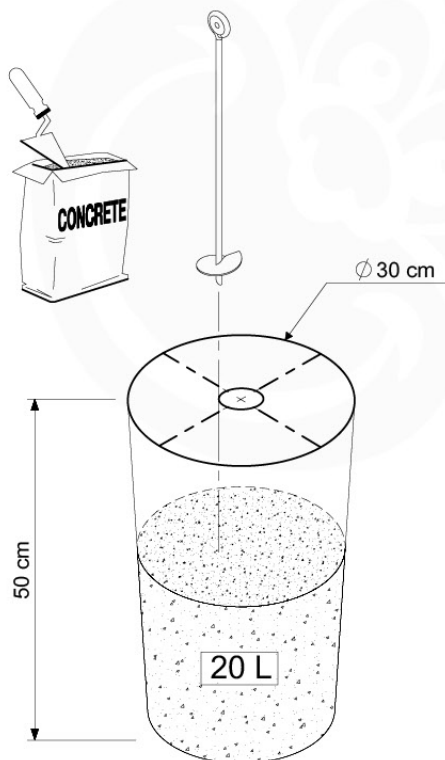

03 Playground Foundation

FD05

03-1

Foundation Plan - P07 - 27-11-2020 - v3

03-2

Foundation Plan - P06 - 27-11-2020 - v3