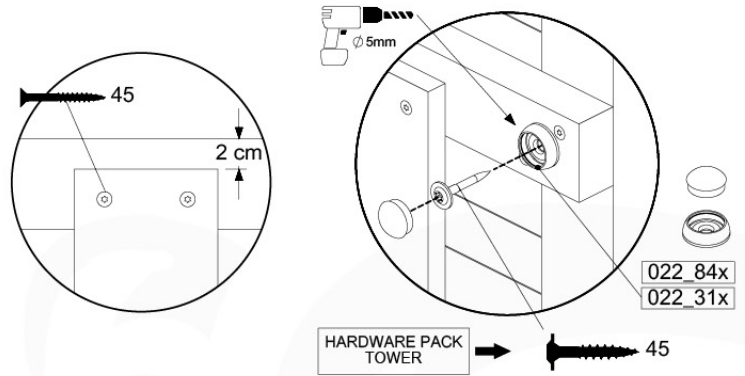

06-1

07 Roof

Club

08

Castle

09