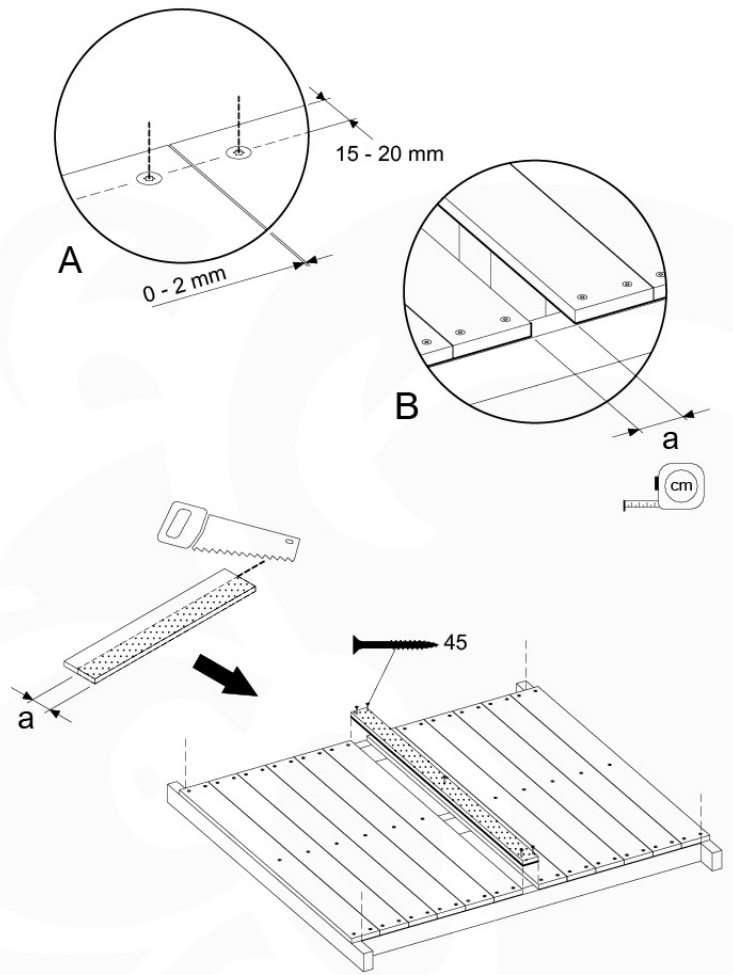

04 Base Tower

BT11

	PartNo	PartName	QTY.
Hardware Pack	001_406	Stealth Screw 8x45	10
	002_220	Gap Point Screw T25 - 5x45	118
	002_223	Gap Point Screw T25 - 5x80	20
Other	007_001	Ground-anchor	2
Hardware Pack	022_31x	bpc-base version 3	8
	022_84x	bpc cover	8
Timber	A240	Post 70x70 L2400	4
	C114	Beam 1140 mm	5
	D100	Board 1000 mm	11-14
	D114	Board 1140 mm	12

Base Tower NL - P06 - BT11 - 30-11-2020 - v3.0

04-1

04-2

04-3

04-4

05 Balustrade (1x)

BL03

	PartNo	PartName	QTY.
Hardware Pack	002_220	Gap Point Screw T25 - 5x45	24
	002_223	Gap Point Screw T25 - 5x80	4
Timber	C114	Beam 1140 mm	1
	D65	Board 650 mm	6

Balustrade 120 - P02 U - 30-11-2020 - v1.0

05-1

06 Balustrade (1x)

BL04

	PartNo	PartName	QTY.
Hardware Pack	002_220	Gap Point Screw T25 - 5x45	24
	002_223	Gap Point Screw T25 - 5x80	4
Timber	C114	Beam 1140 mm	1
	D65	Board 650 mm	6