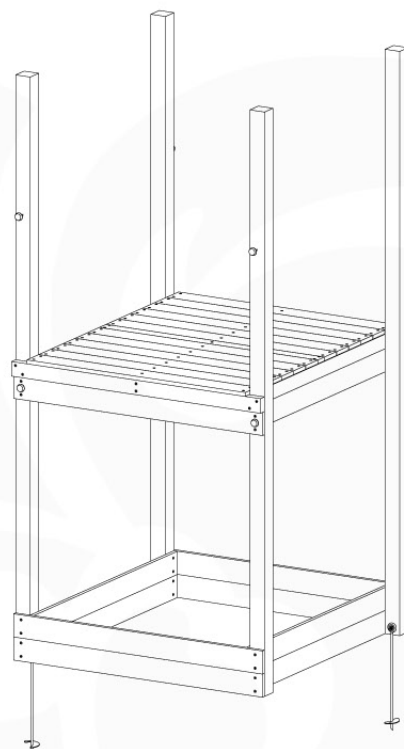

04 Base Tower

BT11

	PartNo	PartName	QTY.
Hardware Pack	001_406	Stealth Screw 8x45	10
	002_220	Gap Point Screw T25 - 5x45	118
	002_223	Gap Point Screw T25 - 5x80	20
Other	007_001	Ground-anchor	2
Hardware Pack	022_31x	bpc-base version 3	8
	022_84x	bpc cover	8
Timber	A240	Post 70x70 L2400	4
	C114	Beam 1140 mm	5
	D100	Board 1000 mm	11-14
	D114	Board 1140 mm	12

Base Tower NL - P06 - BT11 - 30-11-2020 - v3.0

04-1

04-2

04-3

04-4

05 Balustrade (1x)

BL03

	PartNo	PartName	QTY.
Hardware Pack	002_220	Gap Point Screw T25 - 5x45	24
	002_223	Gap Point Screw T25 - 5x80	4
Timber	C114	Beam 1140 mm	1
	D65	Board 650 mm	6