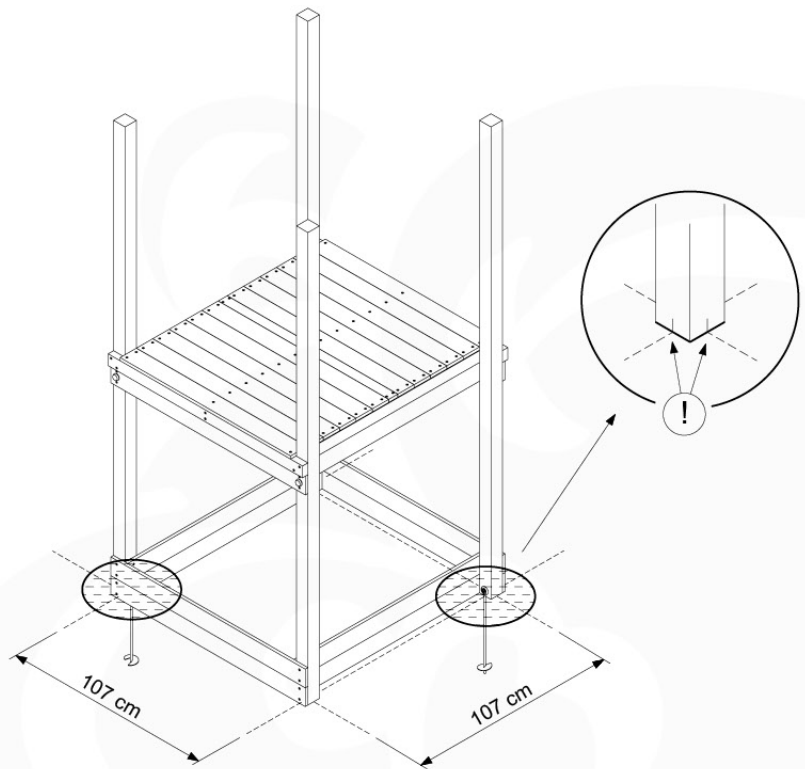

Foundation Plan - P07 - 27-11-2020 - v3