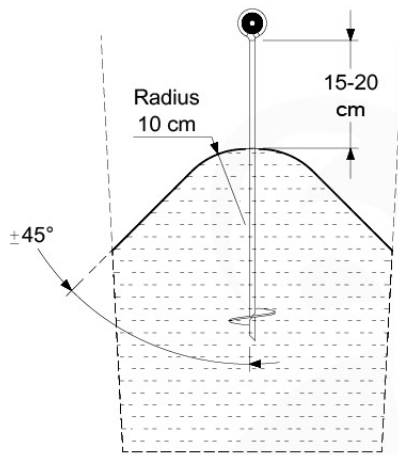

Parts:
Hardware Package Tower →

Ground Anchors 120 - P02 - 27-11-2020 - v1

12-1

12-2

40 L / 80 kg

24h

13 Add-on

Wavy Star Slide XL