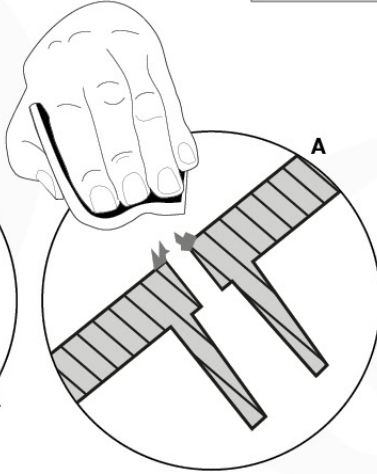

14-6

15 Firemans Pole

FP07

	PartNo	PartName	QTY.
Hardware Pack(s)	001_103	M8 Washer Head Screw 40mm	2
	002_220	Gap Point Screw T25 - 5x45	16
	002_223	Gap Point Screw T25 - 5x80	8
	003_010	M8 spring lock washer	2
	003_040	M8 Washer	2
	004_052	M8 Drive-in Nut 30mm	2
	004_054	M8 Drive-in Nut 45mm	2
	022_31x	bpc-base version 3	2
	022_84x	bpc cover	2
Other	102_915	Fireman's Pole	1
Timber	C70	Beam 700 mm	1
	C114	Beam 1140 mm	1
	D65	Board 650 mm	3