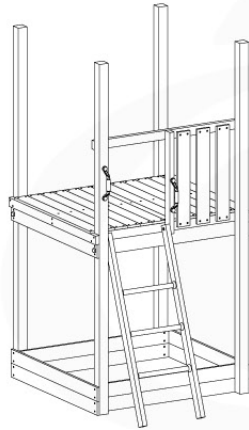

Ladder 120x Bakstrade - P02 UL - 30-11-2020 - v1.0

10-1

10-2

10-3

10-4

10-5

11 Swing Frame / Climb Frame

12

+

12

1-Swing frame / 2-Swing frame
457_101
457_102

+

12

1-Climb frame / 2-Climb frame
457_105
457_106

12 Ground Anchors

GA05