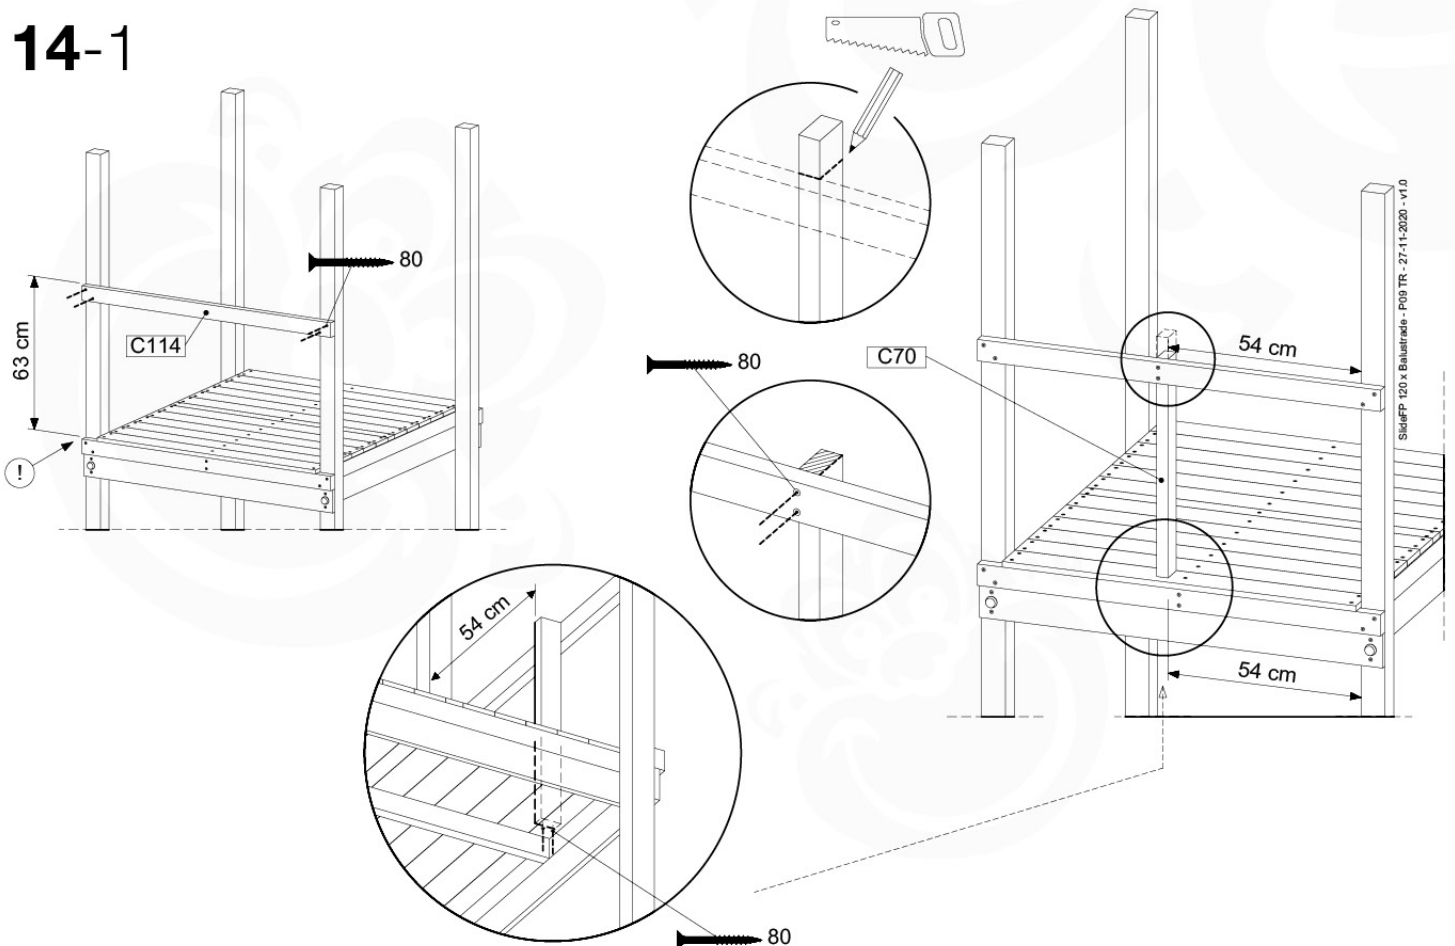

14 Slide Set

SL09

	PartNo	PartName	QTY.
Hardware Pack	000_101	Nail Pan Head	10
	002_220	Gap Point Screw T25 - 5x45	16
	002_223	Gap Point Screw T25 - 5x80	8
	002_308	Gap Point Screw T25 - 5x20	2
Other	120_102	Handgrip set (complete 2x)	1
	123_200	Bumperpad	1
	324_xxx 334_xxx	Wavy Star Slide XL 2200 mm / Wavy Star Slide XXL 2650 mm	1
Timber	C70	Beam 700 mm	1
	C114	Beam 1140 mm	1
	D65	Board 650 mm	3

14-1