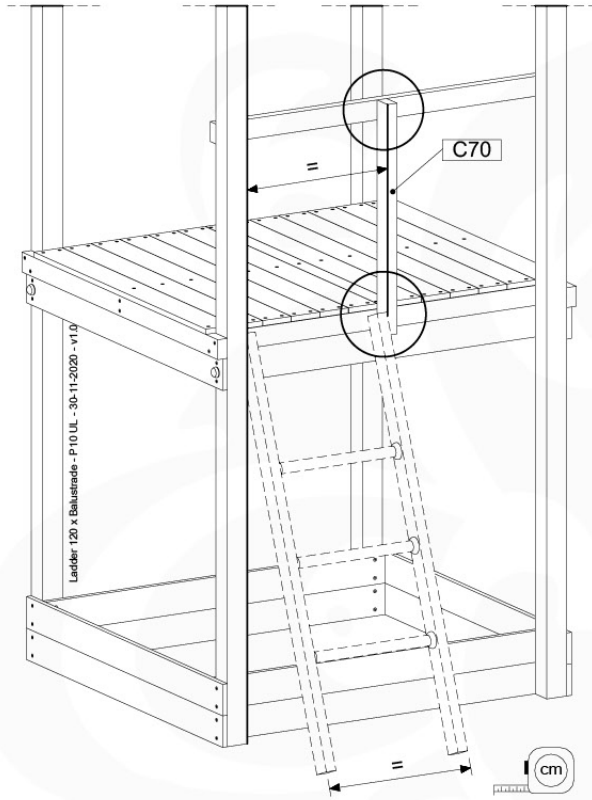

Ladder 120x Bakstrade - P02 UL - 30-11-2020 - v1.0

10-1

10-2

10-3

10-4

10-5

11 Swing Frame / Climb Frame

12

+

12

1-Swing frame / 2-Swing frame
457_101
457_102

+

12

1-Climb frame / 2-Climb frame
457_105
457_106

12 Ground Anchors

GA05