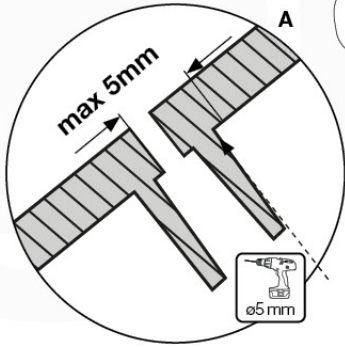

14-6

15 Firemans Pole

FP07

	PartNo	PartName	QTY.
Hardware Pack(s)	001_103	M8 Washer Head Screw 40mm	2
	002_220	Gap Point Screw T25 - 5x45	16
	002_223	Gap Point Screw T25 - 5x80	8
	003_010	M8 spring lock washer	2
	003_040	M8 Washer	2
	004_052	M8 Drive-in Nut 30mm	2
	004_054	M8 Drive-in Nut 45mm	2
	022_31x	bpc-base version 3	2
	022_84x	bpc cover	2
Other	102_915	Fireman's Pole	1
Timber	C70	Beam 700 mm	1
	C114	Beam 1140 mm	1
	D65	Board 650 mm	3