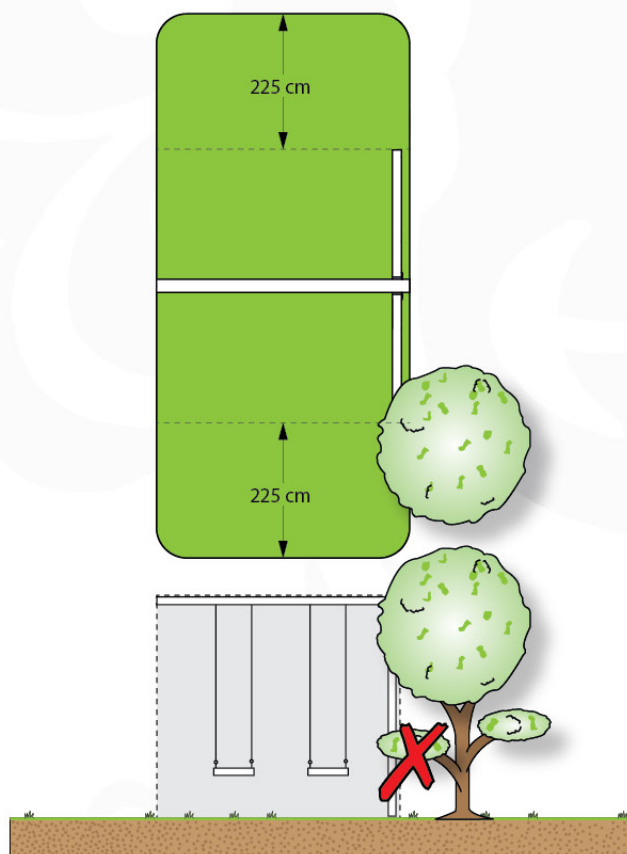

05 Safe Playground Planning

05-1

05-2

05-3

05-4