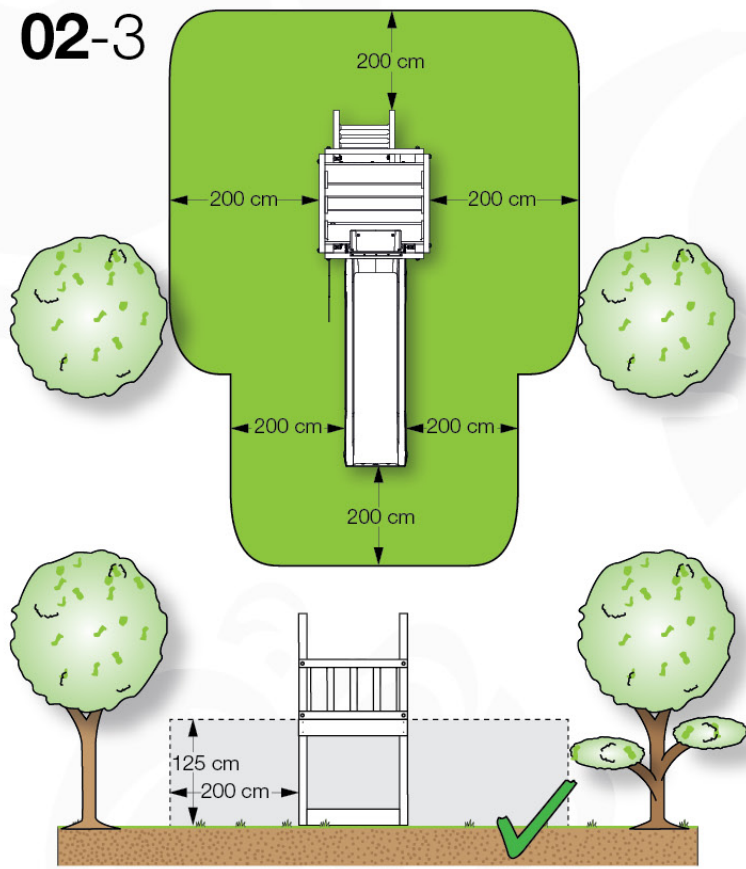

02 Safe Playground

02-1

02-2

02-3

02-4

02-5