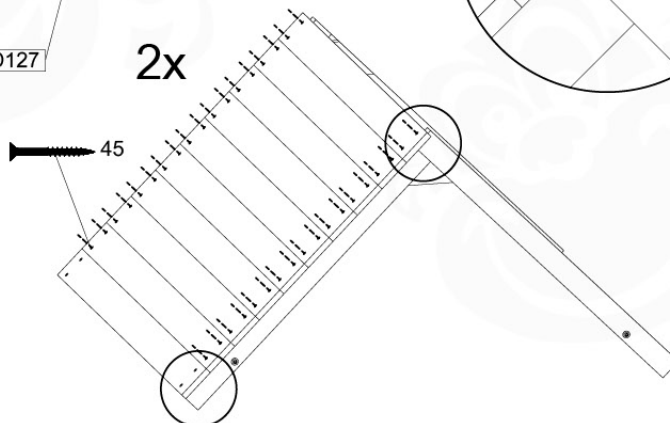

08-2

Roof ClubCastle 120 - P05 - 26-11-2020 - v1

08-3

Roof ClubCastle 120 - P07 - RF06 - 26-11-2020 - v1

≤ 11 x D127

2x