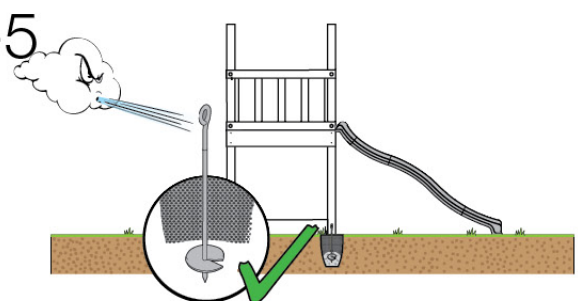

02 Safe Playground

02-1

02-2

02-3

02-4

02-5