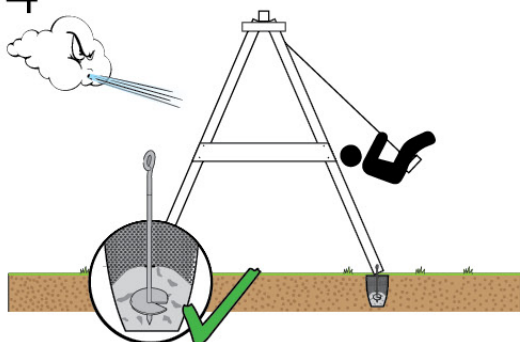

05-3

05-4

05-5

05-6

06

	PartNo	PartName	QTY.
Hardware Pack	001_406	Stealth Screw 8x45	4
	001_417	Stealth Screw 8x80	3
	001_422	Stealth Screw 8x137	3
	002_220	Gap Point Screw T25 - 5x45	12
	002_223	Gap Point Screw T25 - 5x80	6
Other	005_528	Swing Beam Bracket 7x7	1
	005_529	Swing Beam Bracket 9x9	1
	007_001	Ground-anchor	2
Hardware Pack	022_31x	bpc-base version 3	2
	022_84x	bpc cover	2
	023_031	Finishing Washer GPS 5.0	2
Other	101_003	Swing hook with Carabiner	4