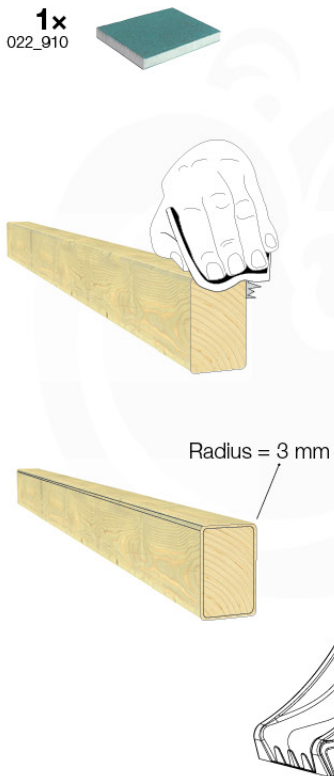

SlideFP 120 x Ballastende - F23 FFTR - 27-11-2020 - v1.0

15-1

15-2

16 Accessories

AC01

(194_119)

	PartNo	PartName	QTY.
Hardware Pack 100_617	001_406	Stealth Screw 8x45	1
	002_041	Dome head screw 4.5 x 20 mm	3
	002_042	Dome head screw 3.5 x 13mm	4
	002_219	Gap Point Screw T25 - 5x30	2
	022_84x	bpc cover	1
Other	022_300	Steering Wheel	1
	022_800	Rail P/T 105	1
	022_910	Sandpad	1
	103_901	Logo ID Plate	1
	104_107	Tool Set Climbing Units	1
	120_024	Tower Flag	1
	122_302	Telescope	1

Accessory ref. - P02 - 18-11-2020 - v3

16-1

16-2

Accessory ref. - P03 - 18-11-2020 - v3

16-3

16-4

Accessory set - P04 - 16-11-2020 - v3

16-5