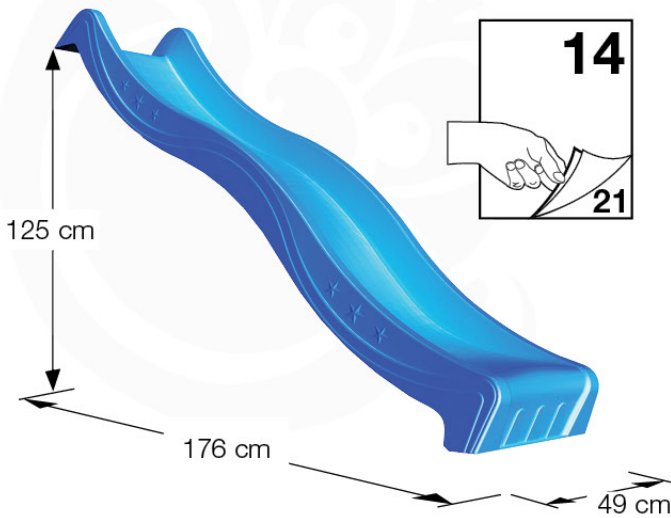

13 Add-on

Wavy Star Slide XL

- 324_100 Yellow
- 324_200 Blue
- 324_300 Green
- 324_400 Red
- 324_500 Fuchsia
- 324_600 Dark Green

Fireman's Pole

201_275