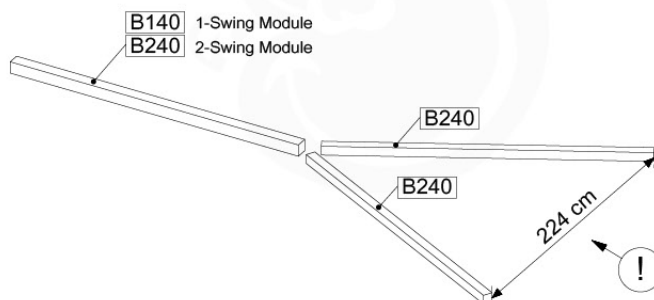

06

	PartNo	PartName	QTY.
Hardware Pack	001_406	Stealth Screw 8x45	4
	001_417	Stealth Screw 8x80	3
	001_422	Stealth Screw 8x137	3
	002_220	Gap Point Screw T25 - 5x45	12
	002_223	Gap Point Screw T25 - 5x80	6
Other	005_528	Swing Beam Bracket 7x7	1
	005_529	Swing Beam Bracket 9x9	1
	007_001	Ground-anchor	2
Hardware Pack	022_31x	bpc-base version 3	2
	022_84x	bpc cover	2
	023_031	Finishing Washer GPS 5.0	2
Other	101_003	Swing hook with Carabiner	4

Swing - P102 - 9-12-2020 - v3.0

06-1

Swing - P05ALL - 9-12-2020 - v3.0