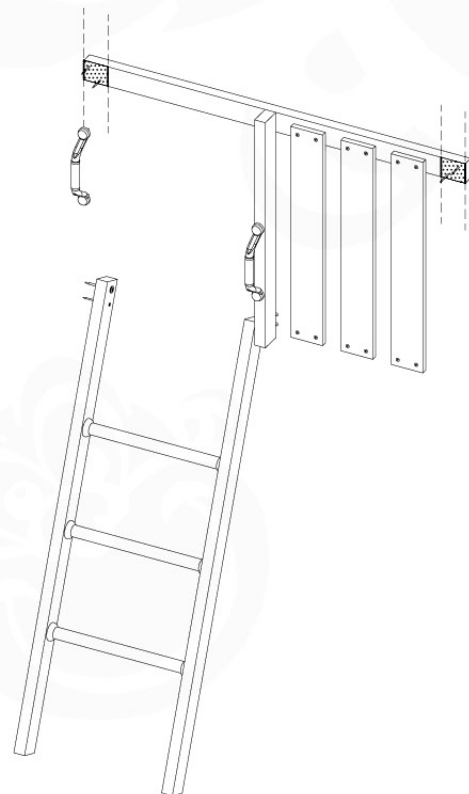

10 Ladder

LA11

	PartNo	PartName	QTY.
Hardware Pack	001_411	Stealth Screw 8x60	2
	001_417	Stealth Screw 8x80	1
	002_220	Gap Point Screw T25 - 5x45	22
	002_223	Gap Point Screw T25 - 5x80	9
Other	005_03x	Ladder Rung Y/B/G/R	3
	022_835	Rung Cap	6
	120_102	Handgrip set (complete 2x)	1
Timber	C70	Beam 700 mm	1
	C114	Beam 1140 mm	1
	C130	Beam 1300 mm	2
	D65	Board 650 mm	3