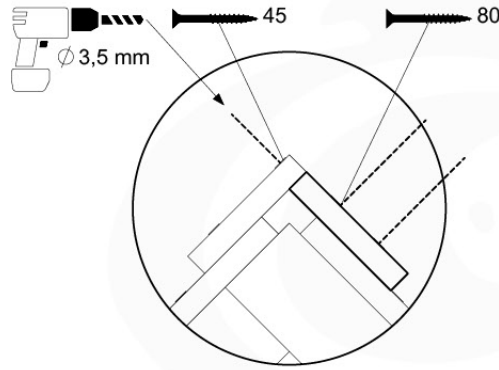

08-4

09 Roof Castle

RF07

	PartNo	PartName	QTY.
Hardware Pack	001_417	Stealth Screw 8x80	4
	002_220	Gap Point Screw T25 - 5x45	20
	002_223	Gap Point Screw T25 - 5x80	2
	002_308	Gap Point Screw T25 - 5x20	10
	023_031	Finishing Washer GPS 5.0	10
Other	123_222	Sheet Canvas Navigator Line 1200x1850	1
Timber	C90	Beam 900 mm	2
	C96	Beam L=(900+beamheight) mm	2
	D65	Board 650 mm	1
	D120	Board 1200 mm	3