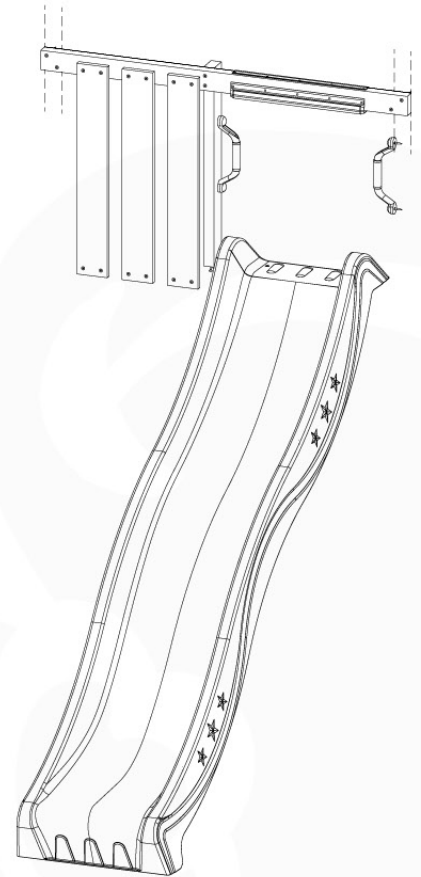

14 Slide Set

SL09

	PartNo	PartName	QTY.
Hardware Pack	000_101	Nail Pan Head	10
	002_220	Gap Point Screw T25 - 5x45	16
	002_223	Gap Point Screw T25 - 5x80	8
	002_308	Gap Point Screw T25 - 5x20	2
Other	120_102	Handgrip set (complete 2x)	1
	123_200	Bumperpad	1
	324_xxx 334_xxx	Wavy Star Slide XL 2200 mm / Wavy Star Slide XXL 2650 mm	1
Timber	C70	Beam 700 mm	1
	C114	Beam 1140 mm	1
	D65	Board 650 mm	3