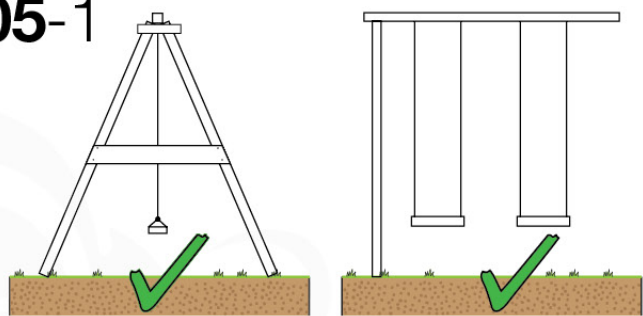

output: 20/11/20

04 Product ID

Art. Description: _____

SKU: _____

LOT: _____

05 Safe Playground Planning

05-1

05-2