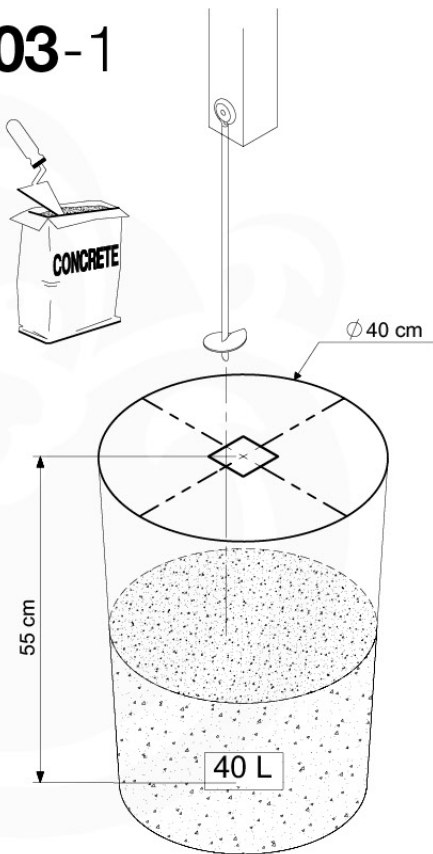

03 Playground Foundation

FD05

03-1