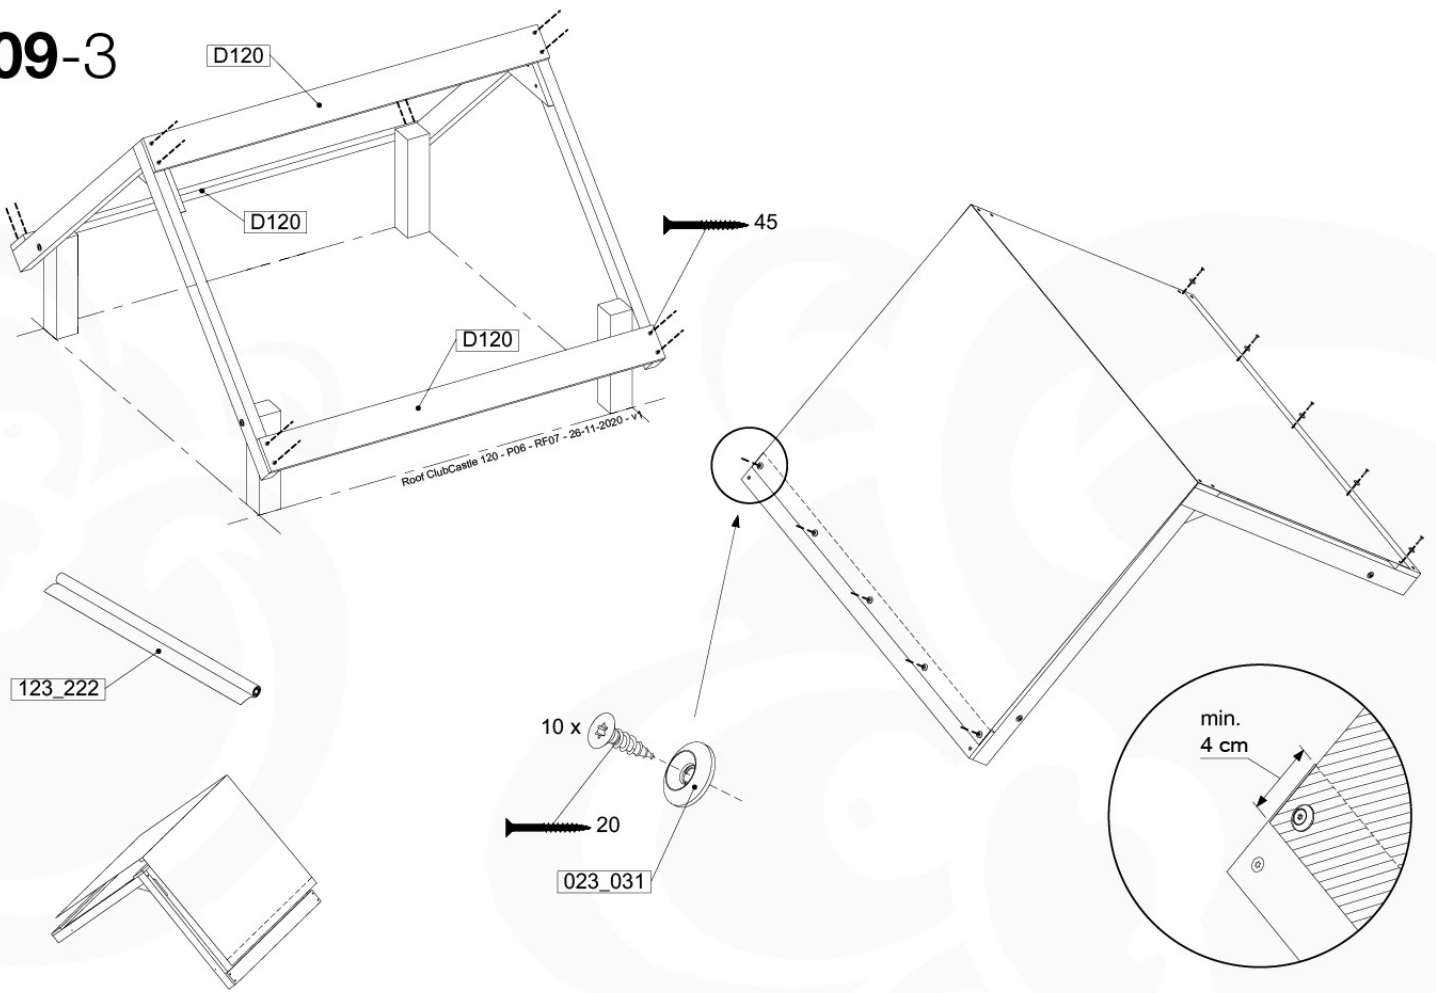

09-3

10 Ladder

LA11

	PartNo	PartName	QTY.
Hardware Pack	001_411	Stealth Screw 8x60	2
	001_417	Stealth Screw 8x80	1
	002_220	Gap Point Screw T25 - 5x45	22
	002_223	Gap Point Screw T25 - 5x80	9
Other	005_03x	Ladder Rung Y/B/G/R	3
	022_835	Rung Cap	6
	120_102	Handgrip set (complete 2x)	1
Timber	C70	Beam 700 mm	1
	C114	Beam 1140 mm	1
	C130	Beam 1300 mm	2
	D65	Board 650 mm	3