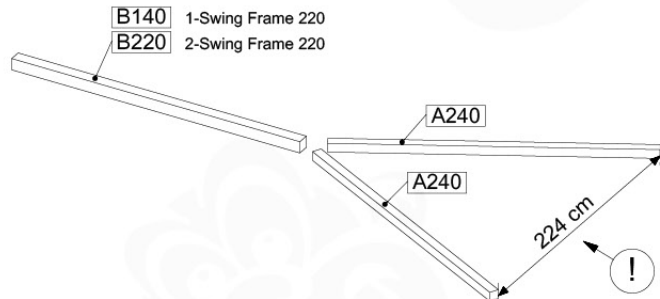

06

	PartNo	PartName	QTY.
Hardware Pack	001_406	Stealth Screw 8x45	4
	001_417	Stealth Screw 8x80	3
	001_422	Stealth Screw 8x137	3
	002_220	Gap Point Screw T25 - 5x45	12
	002_223	Gap Point Screw T25 - 5x80	6
Other	005_528	Swing Beam Bracket 7x7	1
	005_529	Swing Beam Bracket 9x9	1
	007_001	Ground-anchor	2
Hardware Pack	022_31x	bpc-base version 3	2
	022_84x	bpc cover	2
	023_031	Finishing Washer GPS 5.0	2
Other	101_003	Swing hook with Carabiner	4

Swing - P102 - 9-12-2020 - v3.0

06-1

Swing - P05ALL - 9-12-2020 - v3.0