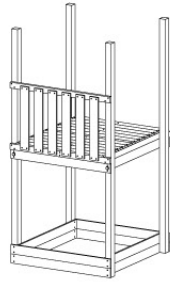

06-1

07 Roof

Club

08

Castle

09