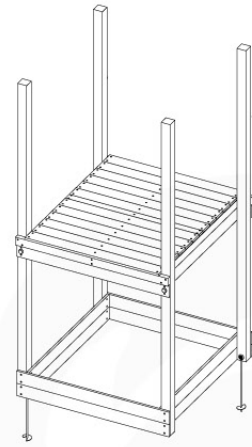

Ladder 120x Bakstrade - P02 UL - 30-11-2020 - v1.0

10-1

10-2

10-3

10-4

10-5

11 Swing Frame / Climb Frame

12

+

12

1-Swing frame / 2-Swing frame
457_101
457_102

+

12

1-Climb frame / 2-Climb frame
457_105
457_106

12 Ground Anchors

GA05

Parts:
Hardware Package Tower →

Ground Anchors 120 - P02 - 27-11-2020 - v1

12-1

12-2

40 L / 80 kg

24h

13 Add-on

Wavy Star Slide XL