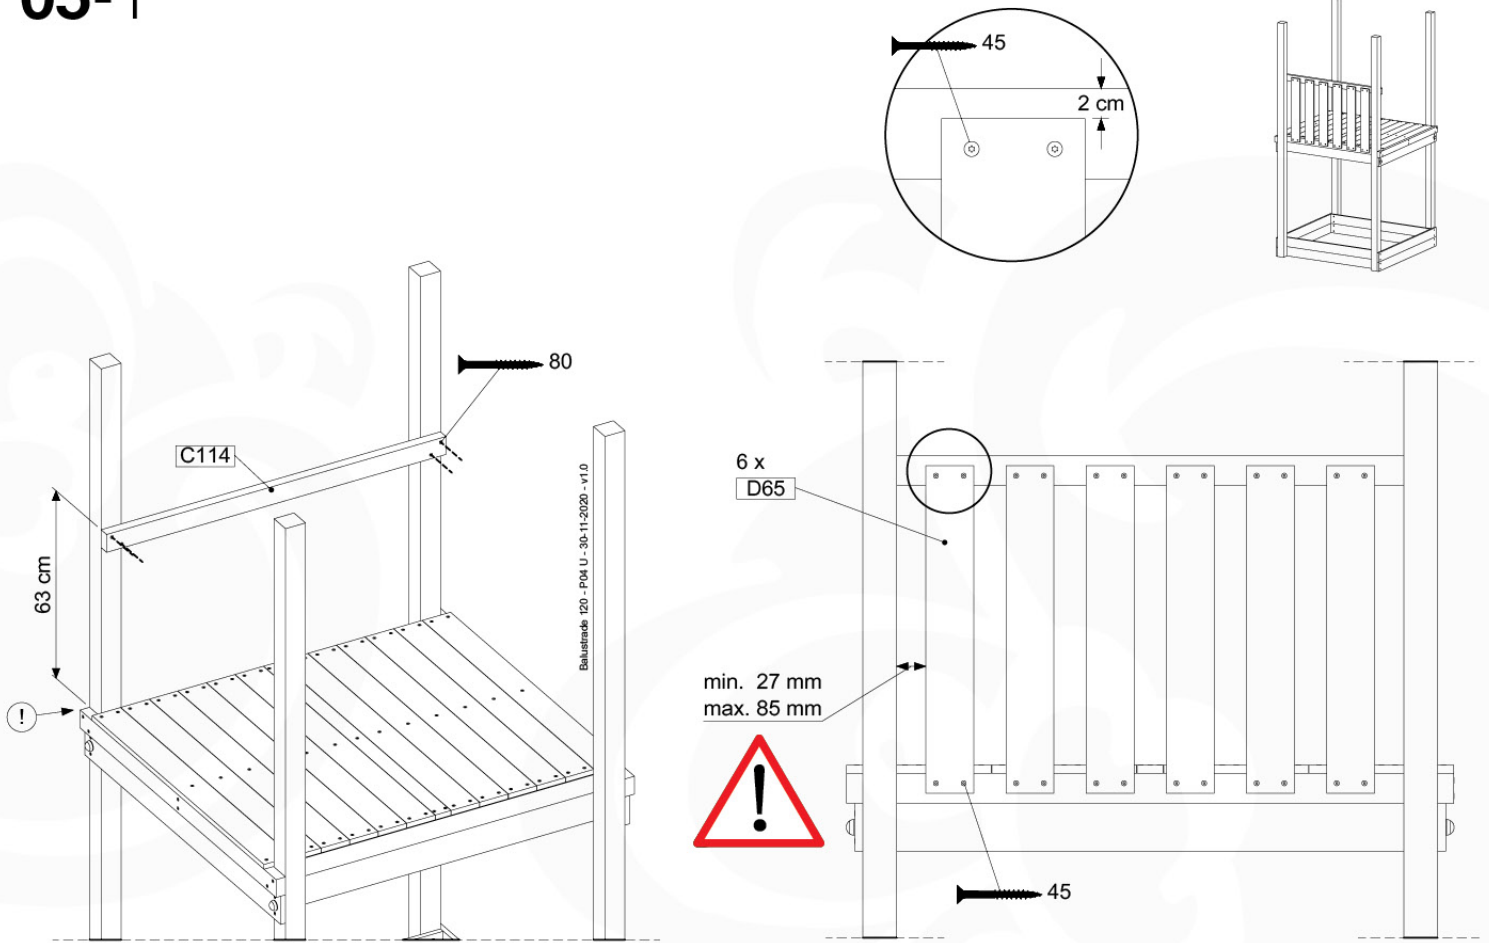

04 Base Tower

BT11

	PartNo	PartName	QTY.
Hardware Pack	001_406	Stealth Screw 8x45	10
	002_220	Gap Point Screw T25 - 5x45	118
	002_223	Gap Point Screw T25 - 5x80	20
Other	007_001	Ground-anchor	2
Hardware Pack	022_31x	bpc-base version 3	8
	022_84x	bpc cover	8
Timber	A240	Post 70x70 L2400	4
	C114	Beam 1140 mm	5
	D100	Board 1000 mm	11-14
	D114	Board 1140 mm	12

Base Tower NL - P06 - BT11 - 30-11-2020 - v3.0

04-1

04-2

04-3

04-4

05 Balustrade (1x)

BL03

	PartNo	PartName	QTY.
Hardware Pack	002_220	Gap Point Screw T25 - 5x45	24
	002_223	Gap Point Screw T25 - 5x80	4
Timber	C114	Beam 1140 mm	1
	D65	Board 650 mm	6

Balustrade 120 - P02 U - 30-11-2020 - v1.0

05-1

06 Balustrade (1x)

BL04

	PartNo	PartName	QTY.
Hardware Pack	002_220	Gap Point Screw T25 - 5x45	24
	002_223	Gap Point Screw T25 - 5x80	4
Timber	C114	Beam 1140 mm	1
	D65	Board 650 mm	6