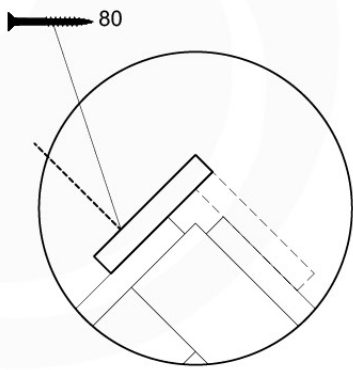

08-4

09 Roof Castle

RF07

	PartNo	PartName	QTY.
Hardware Pack	001_417	Stealth Screw 8x80	4
	002_220	Gap Point Screw T25 - 5x45	20
	002_223	Gap Point Screw T25 - 5x80	2
	002_308	Gap Point Screw T25 - 5x20	10
	023_031	Finishing Washer GPS 5.0	10
Other	123_222	Sheet Canvas Navigator Line 1200x1850	1
Timber	C90	Beam 900 mm	2
	C96	Beam L=(900+beamheight) mm	2
	D65	Board 650 mm	1
	D120	Board 1200 mm	3