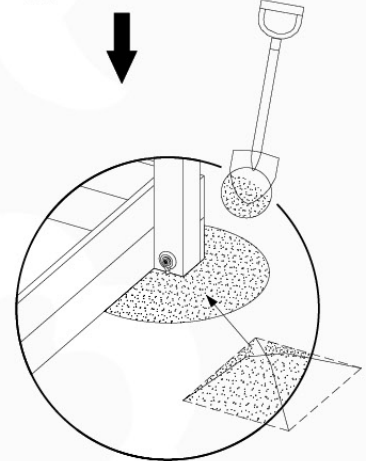

Parts:
Hardware Package Tower →

Ground Anchors 120 - P02 - 27-11-2020 - v1

12-1

12-2

40 L / 80 kg

24h

13 Add-on

Wavy Star Slide XL