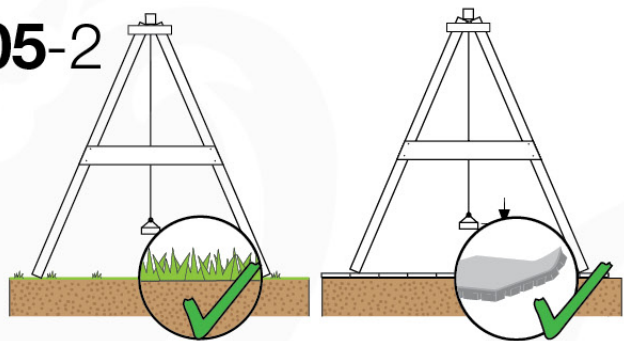

output: 20/11/20

04 Product ID

Art. Description: _____

SKU: _____

LOT: _____

05 Safe Playground Planning

05-1

05-2