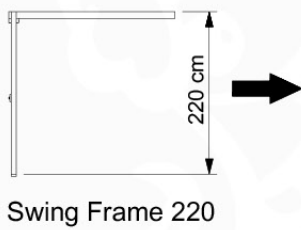

06

	PartNo	PartName	QTY.
Hardware Pack	001_406	Stealth Screw 8x45	4
	001_417	Stealth Screw 8x80	3
	001_422	Stealth Screw 8x137	3
	002_220	Gap Point Screw T25 - 5x45	12
	002_223	Gap Point Screw T25 - 5x80	6
Other	005_528	Swing Beam Bracket 7x7	1
	005_529	Swing Beam Bracket 9x9	1
	007_001	Ground-anchor	2
Hardware Pack	022_31x	bpc-base version 3	2
	022_84x	bpc cover	2
	023_031	Finishing Washer GPS 5.0	2
Other	101_003	Swing hook with Carabiner	4

Swing - P102 - 9-12-2020 - v3.0

06-1

Swing - P05ALL - 9-12-2020 - v3.0