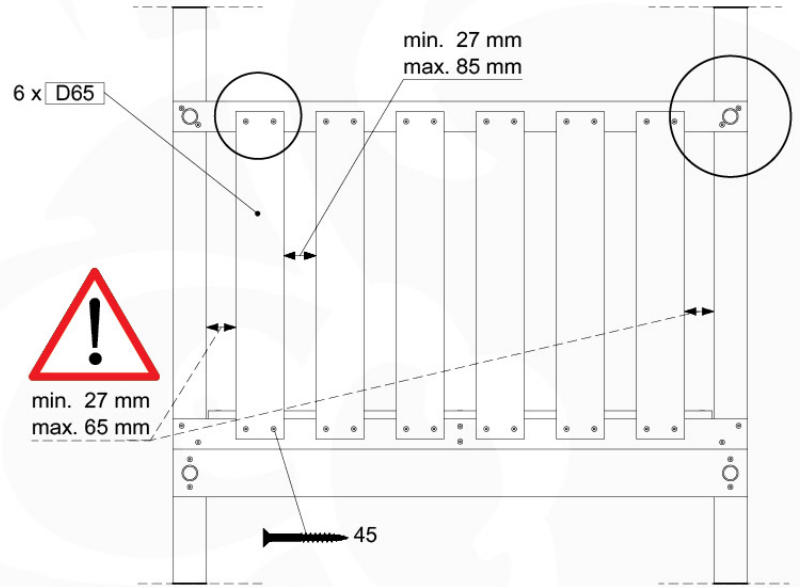

06-1

07 Roof

Club

08

Castle

09