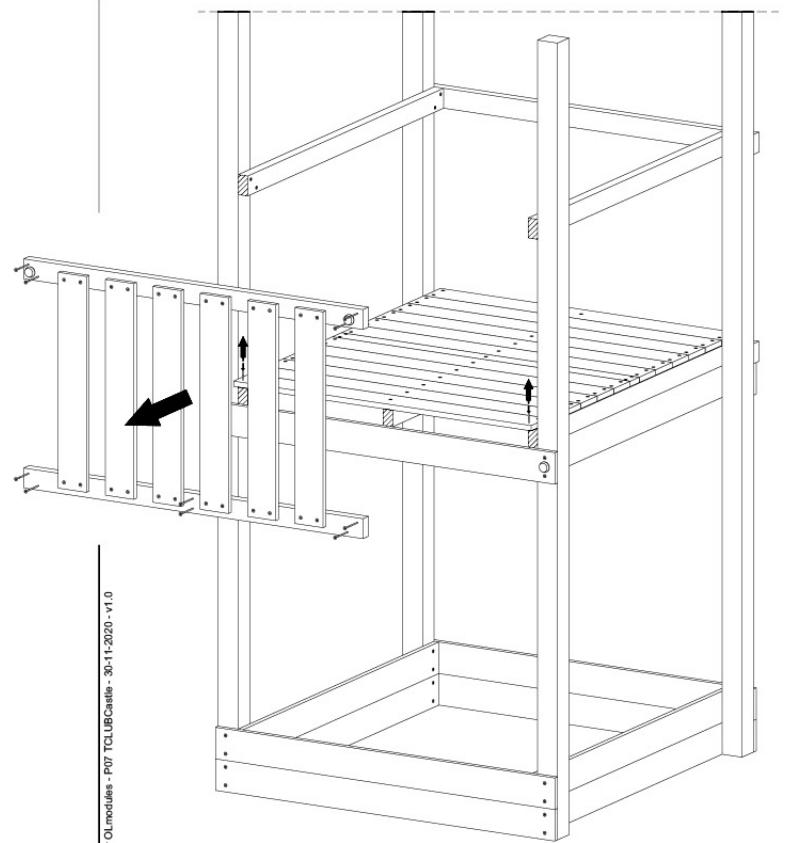

18 Tower preparation for Modules/ links

- 450_240 / 850_240 Bridge Module
- 450_255 / 850_255 Balcony Module
- 450_410 / 850_410 Boat Module
- 450_415 / 850_415 Train Module
- 470_100 / 870_100 Bridge Link
- 470_105 / 870_105 Net Link