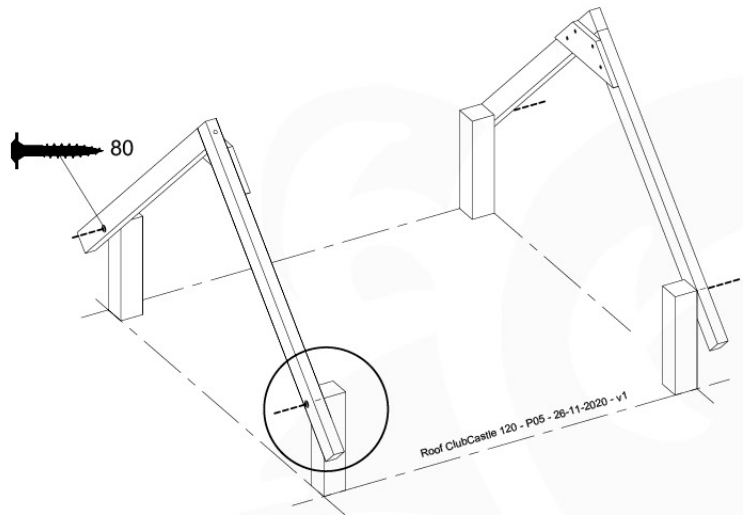

08-2

Roof ClubCastle 120 - P05 - 26-11-2020 - v1