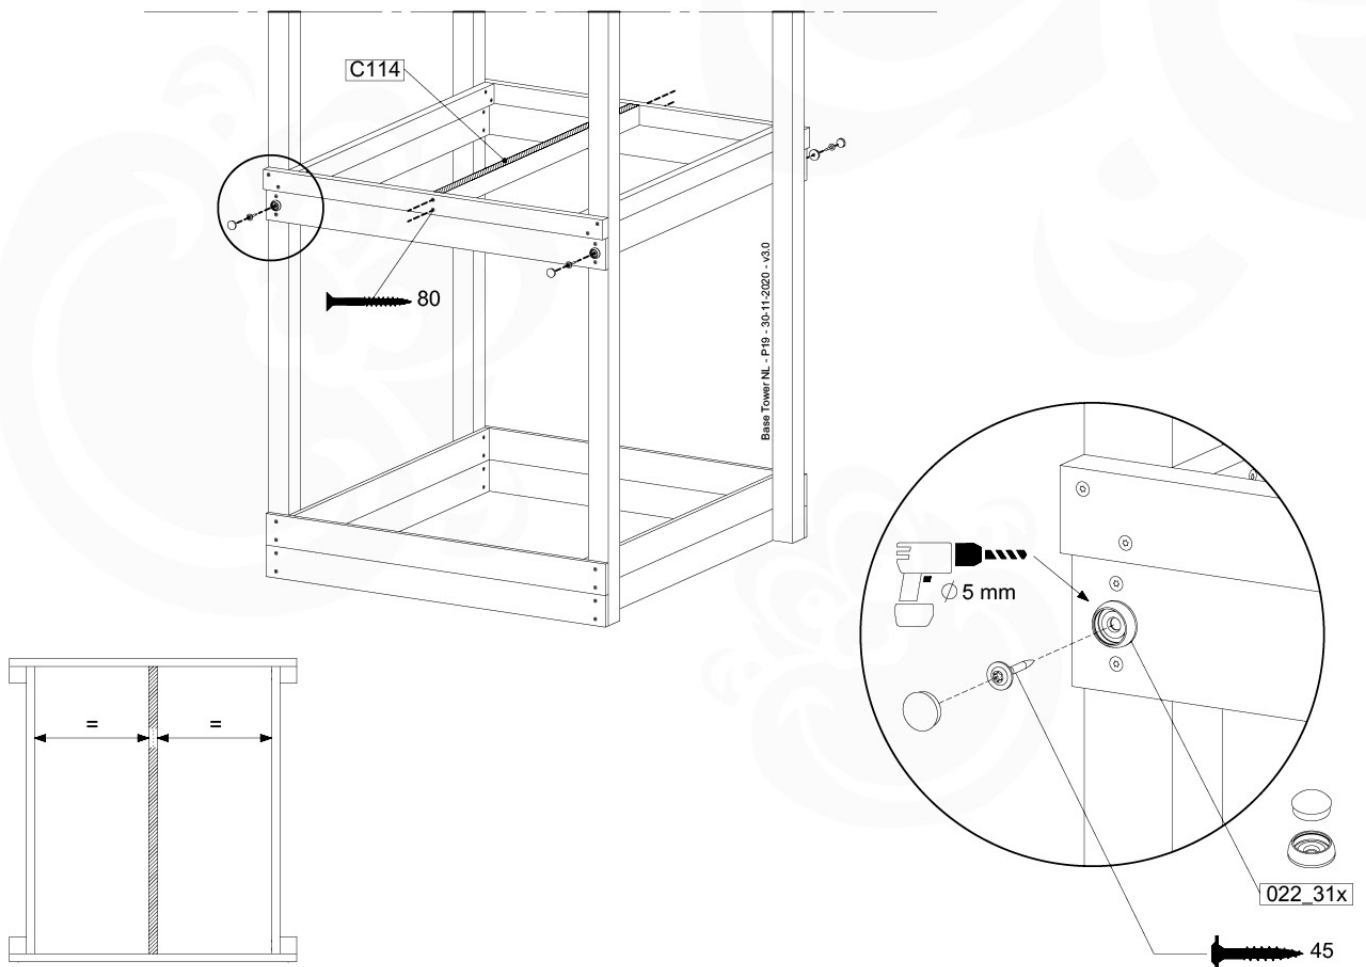

04 Base Tower

BT11

	PartNo	PartName	QTY.
Hardware Pack	001_406	Stealth Screw 8x45	10
	002_220	Gap Point Screw T25 - 5x45	118
	002_223	Gap Point Screw T25 - 5x80	20
Other	007_001	Ground-anchor	2
Hardware Pack	022_31x	bpc-base version 3	8
	022_84x	bpc cover	8
Timber	A240	Post 70x70 L2400	4
	C114	Beam 1140 mm	5
	D100	Board 1000 mm	11-14
	D114	Board 1140 mm	12

Base Tower NL - P06 - BT11 - 30-11-2020 - v3.0

04-1

04-2

04-3

04-4

05 Balustrade (1x)

BL03

	PartNo	PartName	QTY.
Hardware Pack	002_220	Gap Point Screw T25 - 5x45	24
	002_223	Gap Point Screw T25 - 5x80	4
Timber	C114	Beam 1140 mm	1
	D65	Board 650 mm	6

Balustrade 120 - P02 U - 30-11-2020 - v1.0

05-1

06 Balustrade (1x)

BL04

	PartNo	PartName	QTY.
Hardware Pack	002_220	Gap Point Screw T25 - 5x45	24
	002_223	Gap Point Screw T25 - 5x80	4
Timber	C114	Beam 1140 mm	1
	D65	Board 650 mm	6