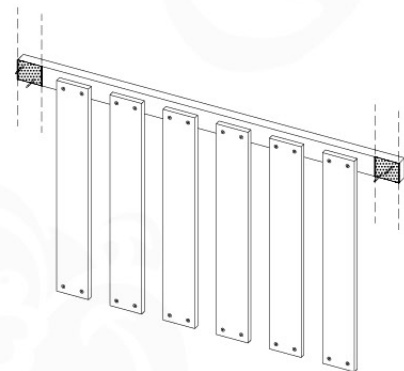

04 Base Tower

BT11

	PartNo	PartName	QTY.
Hardware Pack	001_406	Stealth Screw 8x45	10
	002_220	Gap Point Screw T25 - 5x45	118
	002_223	Gap Point Screw T25 - 5x80	20
Other	007_001	Ground-anchor	2
Hardware Pack	022_31x	bpc-base version 3	8
	022_84x	bpc cover	8
Timber	A240	Post 70x70 L2400	4
	C114	Beam 1140 mm	5
	D100	Board 1000 mm	11-14
	D114	Board 1140 mm	12

Base Tower NL - P06 - BT11 - 30-11-2020 - v3.0

04-1

04-2

04-3

04-4

05 Balustrade (1x)

BL03

	PartNo	PartName	QTY.
Hardware Pack	002_220	Gap Point Screw T25 - 5x45	24
	002_223	Gap Point Screw T25 - 5x80	4
Timber	C114	Beam 1140 mm	1
	D65	Board 650 mm	6