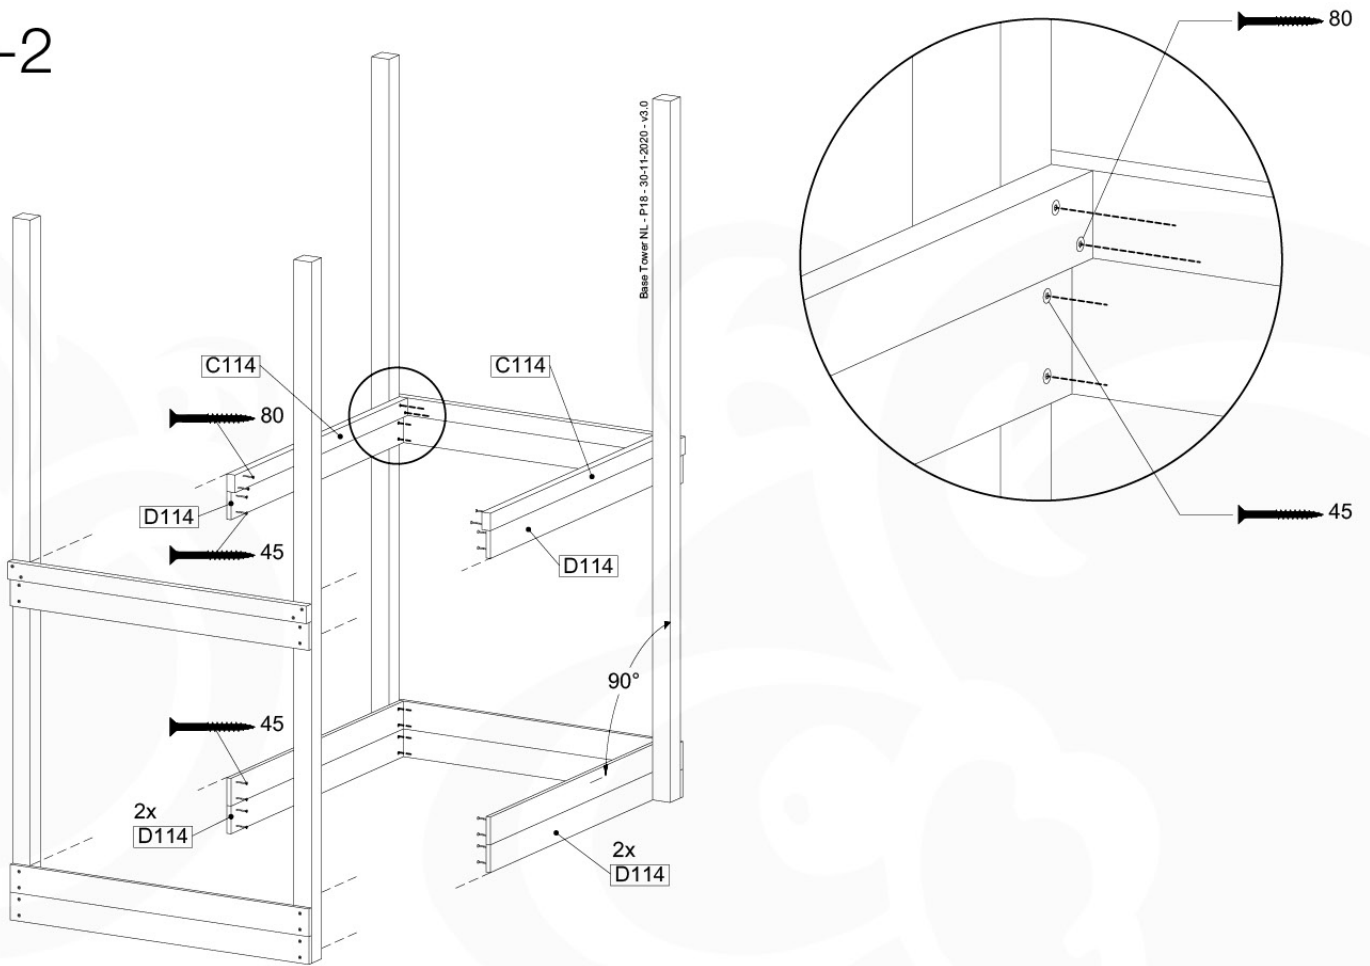

04 Base Tower

BT11

	PartNo	PartName	QTY.
Hardware Pack	001_406	Stealth Screw 8x45	10
	002_220	Gap Point Screw T25 - 5x45	118
	002_223	Gap Point Screw T25 - 5x80	20
Other	007_001	Ground-anchor	2
Hardware Pack	022_31x	bpc-base version 3	8
	022_84x	bpc cover	8
Timber	A240	Post 70x70 L2400	4
	C114	Beam 1140 mm	5
	D100	Board 1000 mm	11-14
	D114	Board 1140 mm	12

Base Tower NL - P06 - BT11 - 30-11-2020 - v3.0

04-1

04-2

04-3

04-4

05 Balustrade (1x)

BL03

	PartNo	PartName	QTY.
Hardware Pack	002_220	Gap Point Screw T25 - 5x45	24
	002_223	Gap Point Screw T25 - 5x80	4
Timber	C114	Beam 1140 mm	1
	D65	Board 650 mm	6