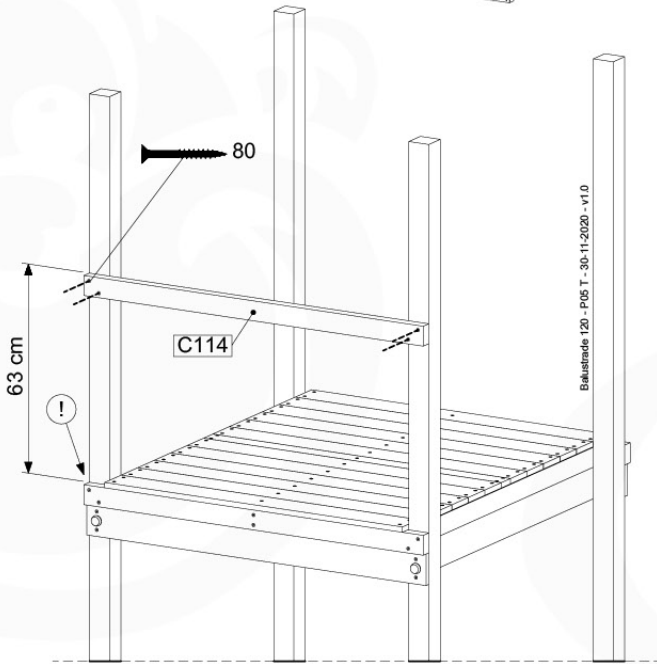

06-1

07 Roof

Club

08

Castle

09