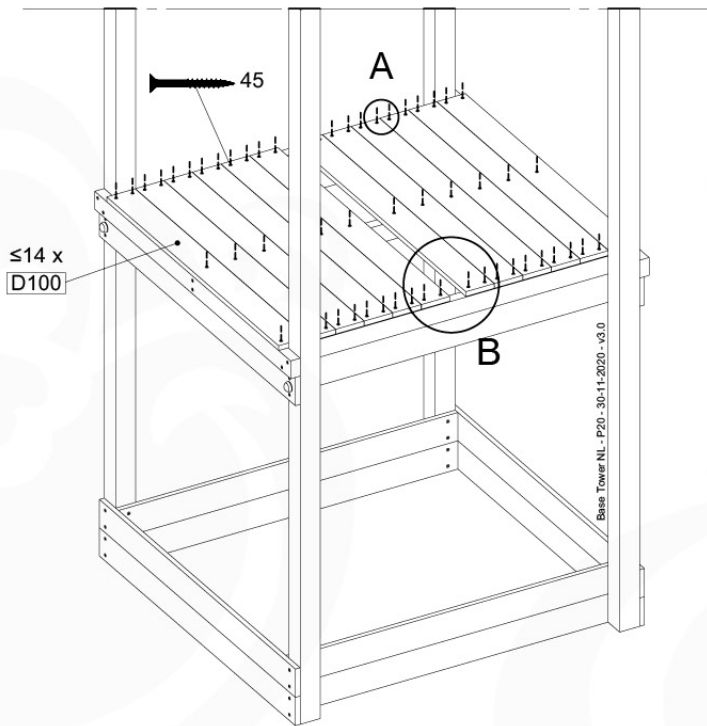

04 Base Tower

BT11

	PartNo	PartName	QTY.
Hardware Pack	001_406	Stealth Screw 8x45	10
	002_220	Gap Point Screw T25 - 5x45	118
	002_223	Gap Point Screw T25 - 5x80	20
Other	007_001	Ground-anchor	2
Hardware Pack	022_31x	bpc-base version 3	8
	022_84x	bpc cover	8
Timber	A240	Post 70x70 L2400	4
	C114	Beam 1140 mm	5
	D100	Board 1000 mm	11-14
	D114	Board 1140 mm	12

Base Tower NL - P06 - BT11 - 30-11-2020 - v3.0

04-1

04-2

04-3

04-4

05 Balustrade (1x)

BL03

	PartNo	PartName	QTY.
Hardware Pack	002_220	Gap Point Screw T25 - 5x45	24
	002_223	Gap Point Screw T25 - 5x80	4
Timber	C114	Beam 1140 mm	1
	D65	Board 650 mm	6