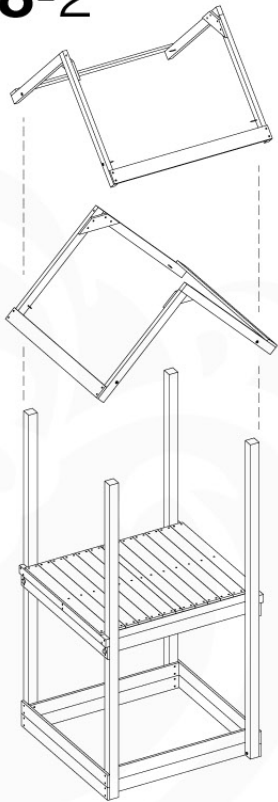

04 Base Tower

BT11

	PartNo	PartName	QTY.
Hardware Pack	001_406	Stealth Screw 8x45	10
	002_220	Gap Point Screw T25 - 5x45	118
	002_223	Gap Point Screw T25 - 5x80	20
Other	007_001	Ground-anchor	2
Hardware Pack	022_31x	bpc-base version 3	8
	022_84x	bpc cover	8
Timber	A240	Post 70x70 L2400	4
	C114	Beam 1140 mm	5
	D100	Board 1000 mm	11-14
	D114	Board 1140 mm	12

Balustrade 120 - P02 U - 30-11-2020 - v1.0

05-1

06 Balustrade (1x)

BL04

	PartNo	PartName	QTY.
Hardware Pack	002_220	Gap Point Screw T25 - 5x45	24
	002_223	Gap Point Screw T25 - 5x80	4
Timber	C114	Beam 1140 mm	1
	D65	Board 650 mm	6

RF08

	PartNo	PartName	QTY.
Hardware Pack	001_417	Stealth Screw 8x80	4
	002_220	Gap Point Screw T25 - 5x45	100
	002_223	Gap Point Screw T25 - 5x80	8
Timber	C90	Beam 900 mm	2
	C96	Beam L=(900+beamheight) mm	2
	D65	Board 650 mm	1
	D127	Board 1270 mm	18-24

Roof Club/Castle 120 - P03 - RF08 - 26-11-2020 - v1

© 2021 Jungle Gym B.V. - www.junglegym.com

08-1

08-2

Roof ClubCastle 120 - P05 - 26-11-2020 - v1

08-3

Roof ClubCastle 120 - P07 - RF06 - 26-11-2020 - v1

≤ 11 x D127