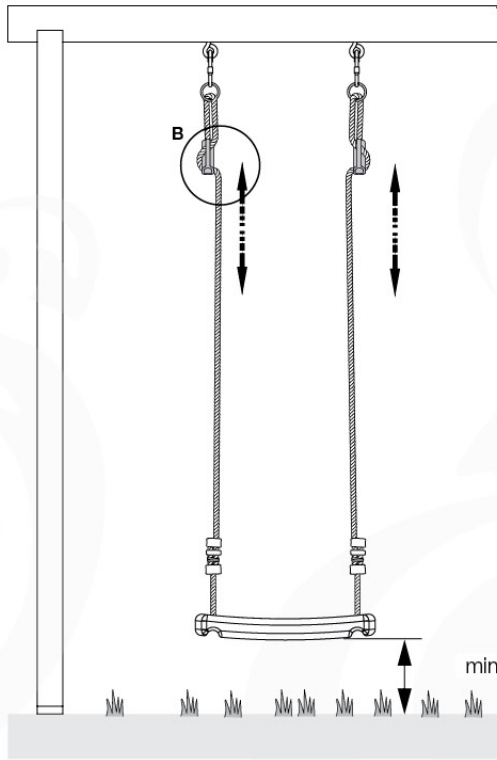

		L	
		ø 5.0 mm	002_308 20 mm 002_219 30 mm 002_220 45 mm 002_223 80 mm
		M8	003_010
		M6	003_034
		M8	004_050 22mm
			022_845 Yellow 022_846 Blue 022_847 Green 022_848 Red
			023_031 White
			120_005 White
022_844	022_314		

05-3

05-4

05-5

05-6

06

	PartNo	PartName	QTY.
Hardware Pack	001_406	Stealth Screw 8x45	4
	001_417	Stealth Screw 8x80	3
	001_422	Stealth Screw 8x137	3
	002_220	Gap Point Screw T25 - 5x45	12
	002_223	Gap Point Screw T25 - 5x80	6
Other	005_528	Swing Beam Bracket 7x7	1
	005_529	Swing Beam Bracket 9x9	1
	007_001	Ground-anchor	2
Hardware Pack	022_31x	bpc-base version 3	2
	022_84x	bpc cover	2
	023_031	Finishing Washer GPS 5.0	2
Other	101_003	Swing hook with Carabiner	4

06-7

06 -8

06 -9

D180
D141

07 -1

07 -2

08

09