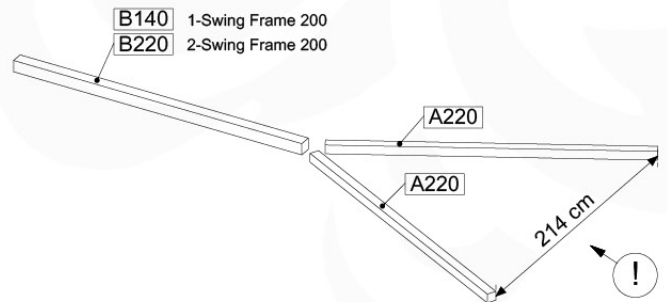

06

	PartNo	PartName	QTY.
Hardware Pack	001_406	Stealth Screw 8x45	4
	001_417	Stealth Screw 8x80	3
	001_422	Stealth Screw 8x137	3
	002_220	Gap Point Screw T25 - 5x45	12
	002_223	Gap Point Screw T25 - 5x80	6
Other	005_528	Swing Beam Bracket 7x7	1
	005_529	Swing Beam Bracket 9x9	1
	007_001	Ground-anchor	2
Hardware Pack	022_31x	bpc-base version 3	2
	022_84x	bpc cover	2
	023_031	Finishing Washer GPS 5.0	2
Other	101_003	Swing hook with Carabiner	4

Swing - P102 - 9-12-2020 - v3.0

06-1

Swing - P05ALL - 9-12-2020 - v3.0