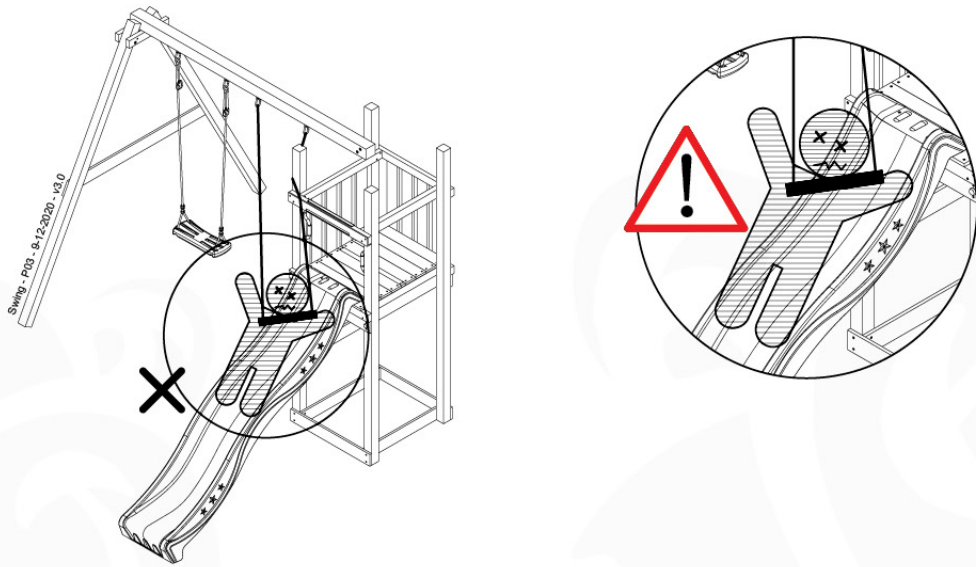

05-3

05-4

05-5

05-6

06

	PartNo	PartName	QTY.
Hardware Pack	001_406	Stealth Screw 8x45	4
	001_417	Stealth Screw 8x80	3
	001_422	Stealth Screw 8x137	3
	002_220	Gap Point Screw T25 - 5x45	12
	002_223	Gap Point Screw T25 - 5x80	6
Other	005_528	Swing Beam Bracket 7x7	1
	005_529	Swing Beam Bracket 9x9	1
	007_001	Ground-anchor	2
Hardware Pack	022_31x	bpc-base version 3	2
	022_84x	bpc cover	2
	023_031	Finishing Washer GPS 5.0	2
Other	101_003	Swing hook with Carabiner	4