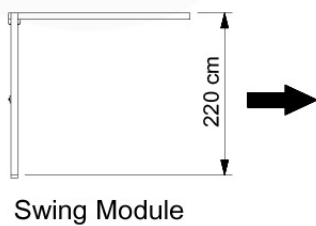

06

	PartNo	PartName	QTY.
Hardware Pack	001_406	Stealth Screw 8x45	4
	001_417	Stealth Screw 8x80	3
	001_422	Stealth Screw 8x137	3
	002_220	Gap Point Screw T25 - 5x45	12
	002_223	Gap Point Screw T25 - 5x80	6
Other	005_528	Swing Beam Bracket 7x7	1
	005_529	Swing Beam Bracket 9x9	1
	007_001	Ground-anchor	2
Hardware Pack	022_31x	bpc-base version 3	2
	022_84x	bpc cover	2
	023_031	Finishing Washer GPS 5.0	2
Other	101_003	Swing hook with Carabiner	4

Swing - P102 - 9-12-2020 - v3.0

06-1

Swing - P05ALL - 9-12-2020 - v3.0