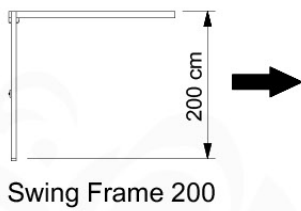

06

	PartNo	PartName	QTY.
Hardware Pack	001_406	Stealth Screw 8x45	4
	001_417	Stealth Screw 8x80	3
	001_422	Stealth Screw 8x137	3
	002_220	Gap Point Screw T25 - 5x45	12
	002_223	Gap Point Screw T25 - 5x80	6
Other	005_528	Swing Beam Bracket 7x7	1
	005_529	Swing Beam Bracket 9x9	1
	007_001	Ground-anchor	2
Hardware Pack	022_31x	bpc-base version 3	2
	022_84x	bpc cover	2
	023_031	Finishing Washer GPS 5.0	2
Other	101_003	Swing hook with Carabiner	4

Swing - P102 - 9-12-2020 - v3.0

06-1

Swing - P05ALL - 9-12-2020 - v3.0