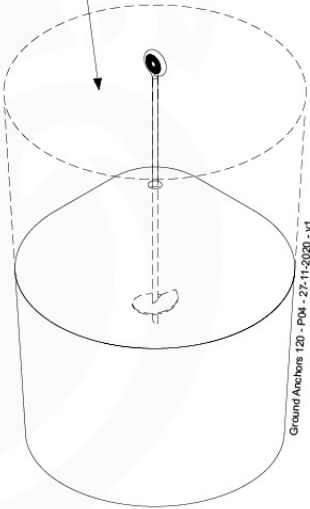

Parts:
Hardware Package Tower →

Ground Anchors 120 - P02 - 27-11-2020 - v1

12-1

12-2

40 L / 80 kg

24h

13 Add-on

Wavy Star Slide XL