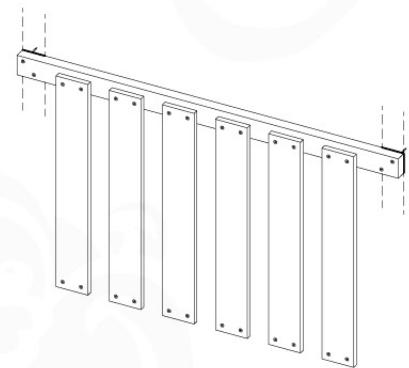

PartNo	PartName	QTY.
Hardware Pack	002_220	Gap Point Screw T25 - 5x45	24
	002_223	Gap Point Screw T25 - 5x80	4
Timber	C114	Beam 1140 mm	1
	D65	Board 650 mm	6

Balustrade 120 - P04 U - 30-11-2020 - v1.0