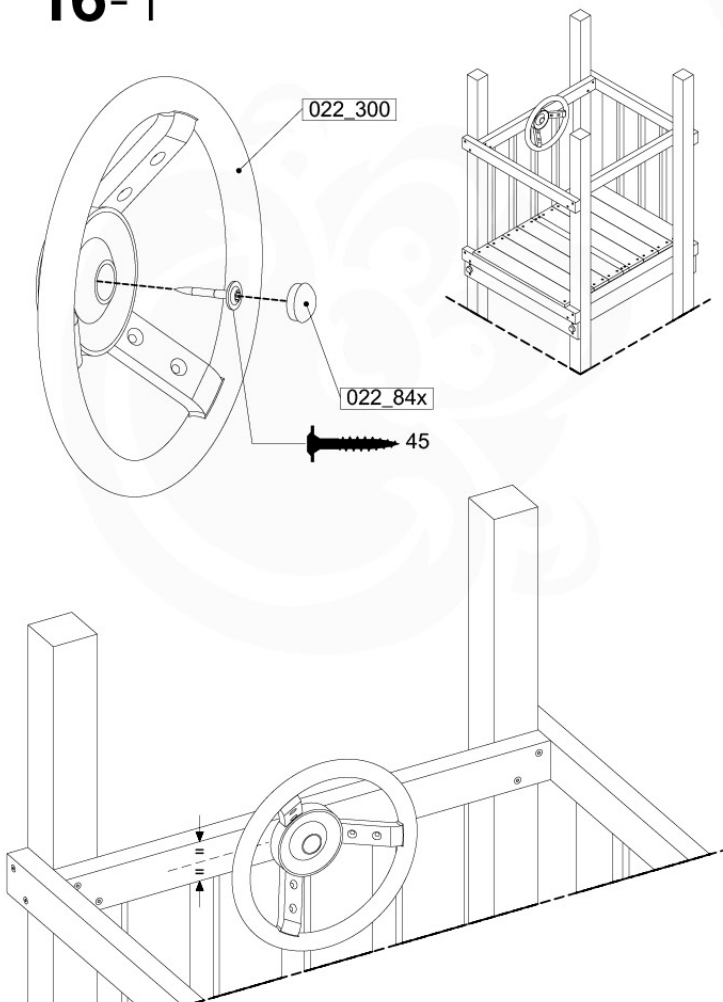

16 Accessories

AC01

(194_119)

	PartNo	PartName	QTY.
Hardware Pack 100_617	001_406	Stealth Screw 8x45	1
	002_041	Dome head screw 4.5 x 20 mm	3
	002_042	Dome head screw 3.5 x 13mm	4
	002_219	Gap Point Screw T25 - 5x30	2
	022_84x	bpc cover	1
Other	022_300	Steering Wheel	1
	022_800	Rail P/T 105	1
	022_910	Sandpad	1
	103_901	Logo ID Plate	1
	104_107	Tool Set Climbing Units	1
	120_024	Tower Flag	1
	122_302	Telescope	1

Accessory ref. - P02 - 18-11-2020 - v3

16-1