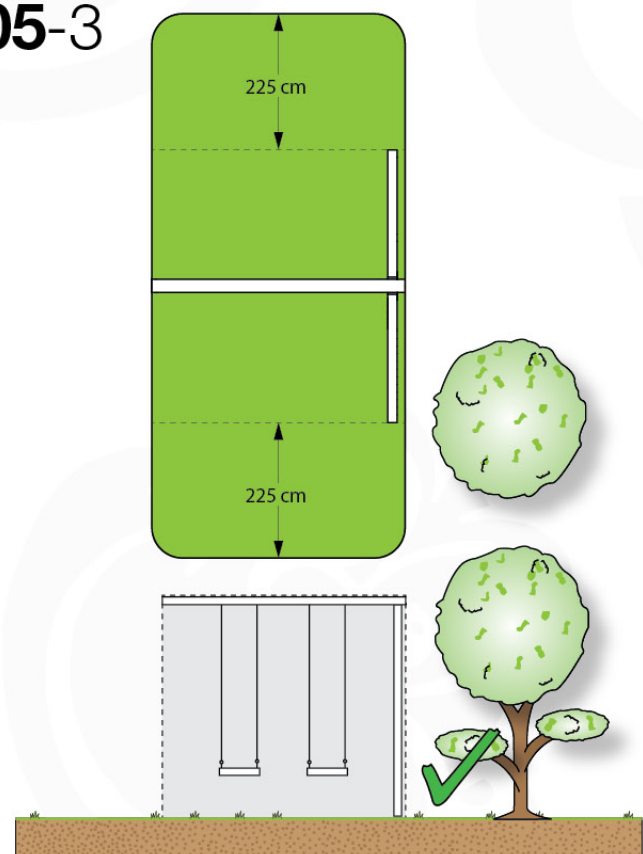

05 Safe Playground Planning

05-1

05-2

05-3

05-4